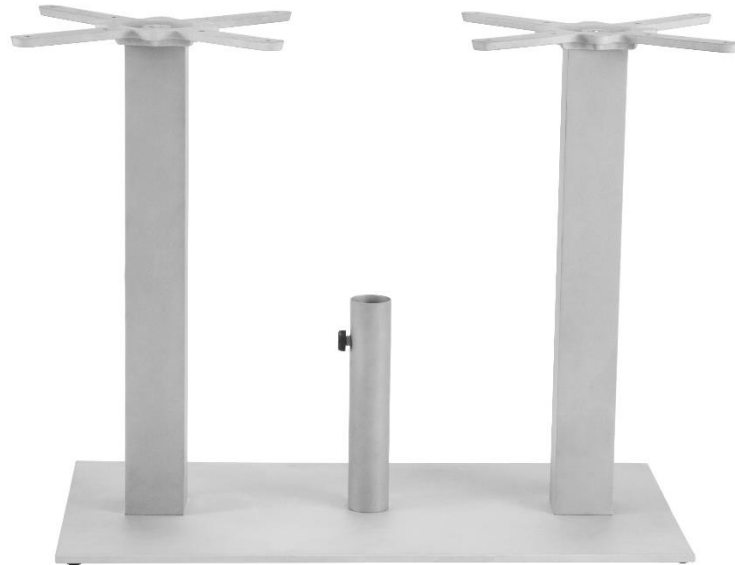

Verona Double Post Umbrella Mount SF-1008-589U

Dimensions:*

Dia: 2.5"
Height: 12"
Weight: 4 lbs.

Materials:

Powder Coated Aluminum
Galvanized Steel Under Plate
Nylon Glides

Description:

Fits Tops 24" to 36"