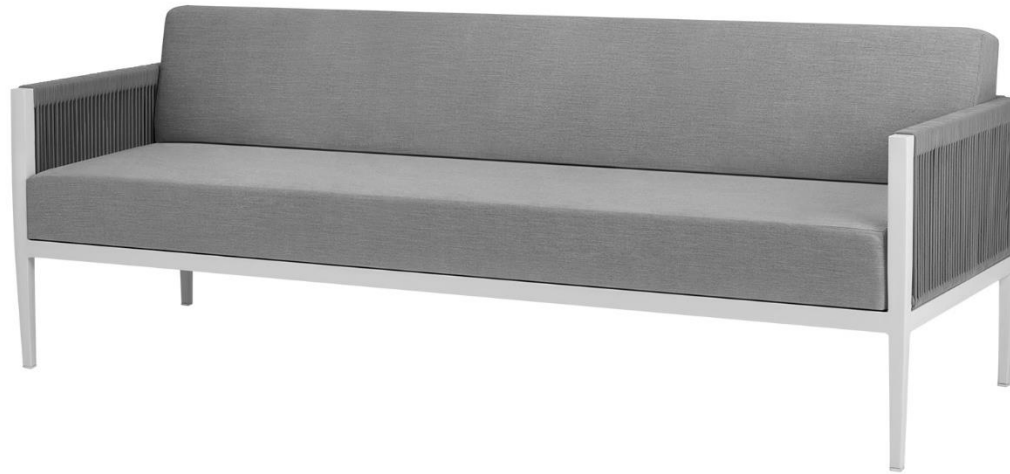

Skye Sofa SF-3303-103

Technical Spec Sheet

Dimensions:

May vary by up to an inch

Width: 79"	Arm Height: 26"
Depth: 32"	Seat Width: 75"
Height: 32"	Seat Depth: 23"
Weight: 57 lbs.	Seat Height: 19"

Materials:

Aluminum Powder Coated Frame
Upholstery or Awning grade Fabric
Durarope
Foam

Description:

Durarope wrapped powder coated aluminum frame.

Warranty:

Source Furniture® warrants its merchandise against manufacturer defects for 3 years (unless otherwise stated). Warranty is not applicable to any product that has been modified or subject to abuse, neglect, accident, or traditional wear and tear. Source Furniture's obligation under this guarantee is restricted to the initial buyer for repair and/or replacement of the defective item(s). This guarantee applies solely to items sold in North, Central and South America.

Ready-to-ship (R2S) – Skye Sofa is ready to ship.

**Dimensions may vary by up to an inch. Weights are an approximation for reference only.*

We are designer friendly! Find more textiles and finishes at www.sourcefurniture.com/finishes