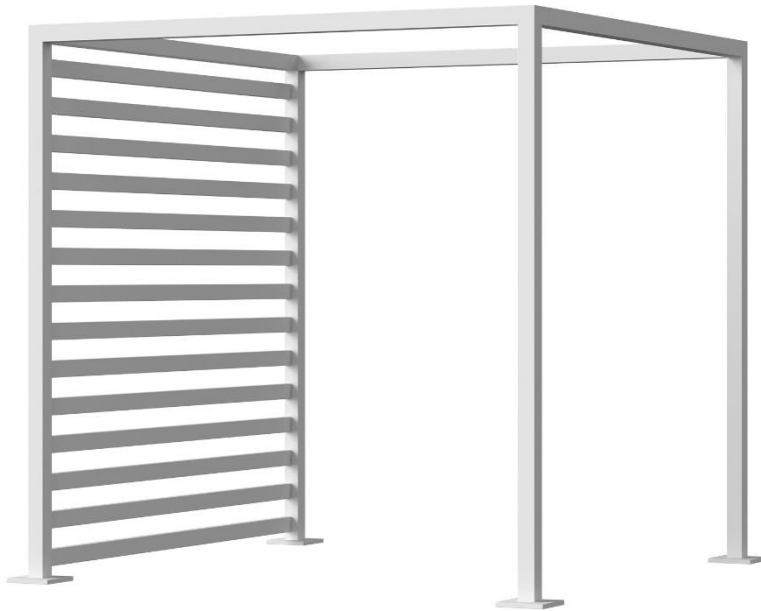

Breeze Cabana 8' Optional: Aluminum Slats - Back SF-3406-1004-8 **Made-to-Order (M2O)**

Dimensions:*
May vary by up
to an inch

Materials: Powder Coated Aluminum

Description: Powder coated aluminum slats made to fit the back of the Breeze Cabana 8'.

Breeze Cabana 8' Optional: Aluminum Slats - Top SF-3406-1000-8 Made-to-Order (M2O)

Dimensions:
May vary by up
to an inch

Materials: Powder Coated Aluminum

Description: Powder coated aluminum slats made to fit the top of the Breeze Cabana 8'.

Breeze Cabana 8' Optional: Aluminum Slats - Left SF-3406-2000-8 Made-to-Order (M2O)

Dimensions:*
May vary by up
to an inch

Materials: Powder Coated Aluminum

Description: Powder coated aluminum slats made to fit the left side of the Breeze Cabana 8'.