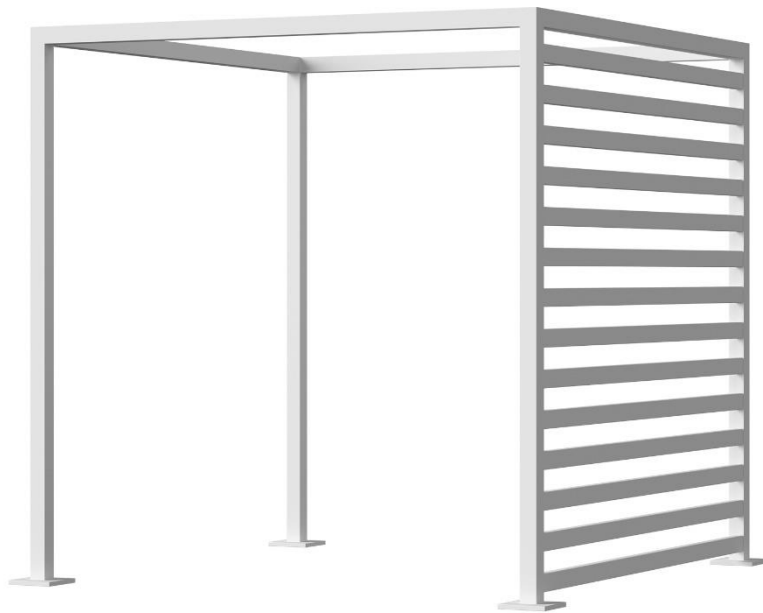

Breeze Cabana 8' Optional: Aluminum Slats - Right SF-3406-2004-8 Made-to-Order (M2O)

Dimensions:*
May vary by up
to an inch

Materials: Powder Coated Aluminum

Description: Powder coated aluminum slats made to fit the right side of the Breeze Cabana 8'.

Warranty: Source Furniture® warrants its merchandise against manufacturer defects for 3 years (unless otherwise stated). Warranty is not applicable to any product that has been modified or subject to abuse, neglect, accident, or traditional wear and tear. Source Furniture's obligation under this guarantee is restricted to the initial buyer for repair and/or replacement of the defective item(s). This guarantee applies solely to items sold in North, Central and South America.
NO WARRANTY ON STANDARD CUSHIONS (INCLUDED)

Made-to-Order (M2O) – Breeze Cabana Optional Slats are Made to Order.
*Dimensions may vary by up to an inch. Weights are an approximation for reference only.

We are designer friendly! Find more textiles and finishes at www.sourcefurniture.com/finishes
If you don't find what you are looking for online, call us at **1.844.366.8464**
We also accept our **Customer's Own Material (C.O.M.)**