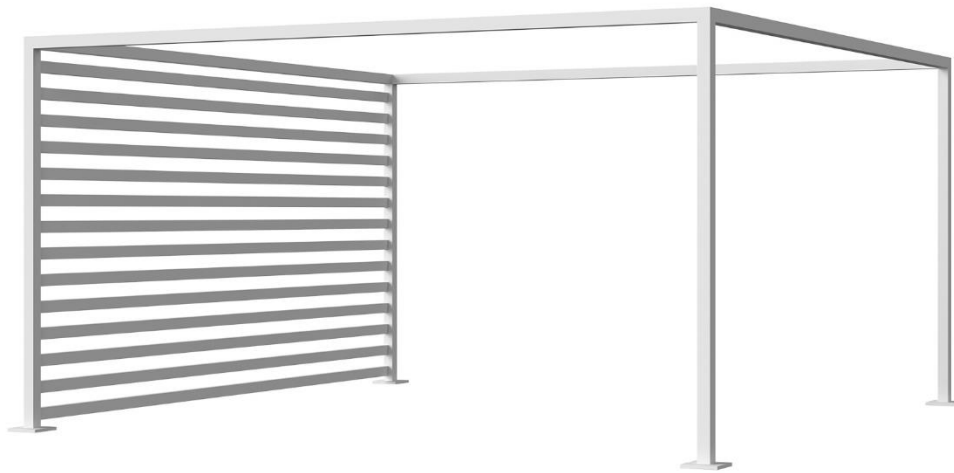

Breeze Cabana 15' Optional: Aluminum Slats - Left SF-3406-2000-15 Made-to-Order (M2O)

Materials: Powder Coated Aluminum

Description: Powder coated aluminum slats made to fit the left side of the Breeze Cabana 15'.

Warranty: Source Furniture® warrants its merchandise against manufacturer defects for 3 years (unless otherwise stated). Warranty is not applicable to any product that has been modified or subject to abuse, neglect, accident, or traditional wear and tear. Source Furniture's obligation under this guarantee is restricted to the initial buyer for repair and/or replacement of the defective item(s). This guarantee applies solely to items sold in North, Central and South America.
NO WARRANTY ON STANDARD CUSHIONS (INCLUDED)

Made-to-Order (M2O) – Breeze Cabana Optional Slats are Made to Order.
*Dimensions may vary by up to an inch. Weights are an approximation for reference only.

We are designer friendly! Find more textiles and finishes at www.sourcefurniture.com/finishes
If you don't find what you are looking for online, call us at **1.844.366.8464**
We also accept our **Customer's Own Material (C.O.M.)**