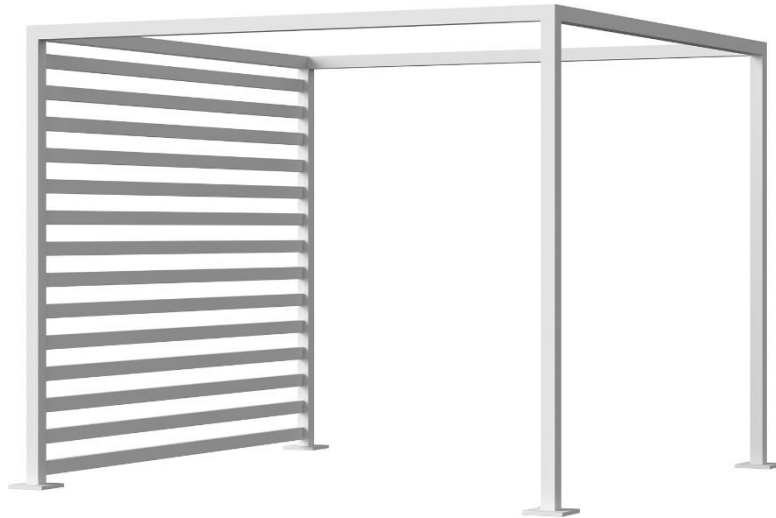

Breeze Cabana 10' Optional: Aluminum Slats - Left SF-3406-2000-10 Made-to-Order (M2O)

Dimensions:
May vary by up
to an inch

Materials: Powder Coated Aluminum

Description: Powder coated aluminum slats made to fit the left side of the Breeze Cabana 10'.

Warranty: Source Furniture® warrants its merchandise against manufacturer defects for 3 years (unless otherwise stated). Warranty is not applicable to any product that has been modified or subject to abuse, neglect, accident, or traditional wear and tear. Source Furniture's obligation under this guarantee is restricted to the initial buyer for repair and/or replacement of the defective item(s). This guarantee applies solely to items sold in North, Central and South America.
NO WARRANTY ON STANDARD CUSHIONS (INCLUDED)

Made-to-Order (M2O) – Breeze Cabana Optional Slats are Made to Order.
*Dimensions may vary by up to an inch. Weights are an approximation for reference only.

We are designer friendly! Find more textiles and finishes at www.sourcefurniture.com/finishes
If you don't find what you are looking for online, call us at **1.844.366.8464**
We also accept our **Customer's Own Material (C.O.M.)**