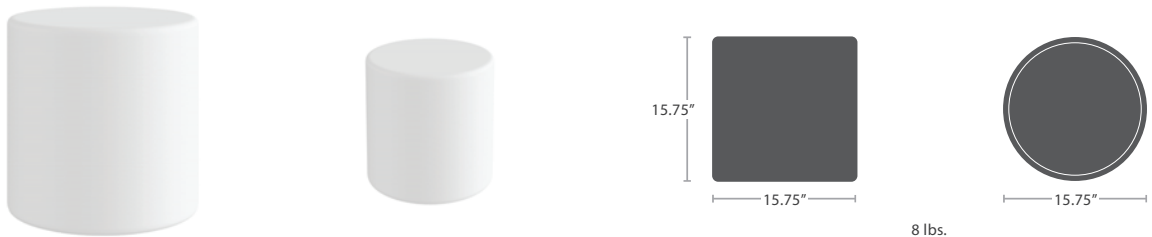

SHELF SERIES

MATERIAL OVERVIEW

POLYETHYLENE (PE)

ARMLESS CHAISE SF-2037-134

READY TO SHIP

SIDE TABLE (ROUND) SF-2037-320

READY TO SHIP