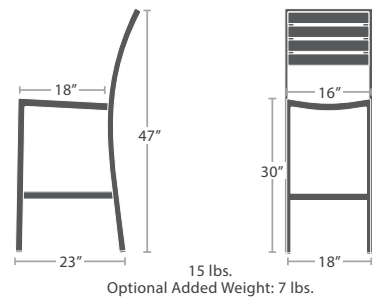

BAR SIDE CHAIR SC-2405-172 STACKS 3

READY TO SHIP