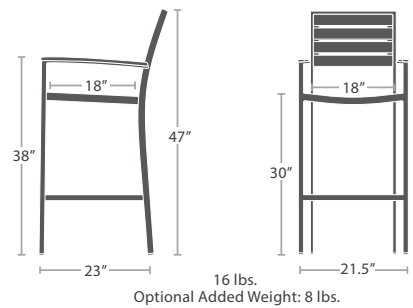

BLACK AND ESPRESSO DURAWOOD OPTIONS AVAILABLE VIA SPECIAL ORDER. ADDITIONAL LEAD TIMES AND FEES MAY APPLY.

15 lbs.
Added Weight: 10 lbs.

BAR STOOL SC-2405-171

READY TO SHIP

DINING SIDE CHAIR SC-2405-162 STACKS 10

READY TO SHIP

DINING ARM CHAIR SC-2405-163 STACKS 10

READY TO SHIP

BAR SIDE CHAIR SC-2405-172 STACKS 3

READY TO SHIP

BAR ARM CHAIR SC-2405-173 STACKS 3

READY TO SHIP