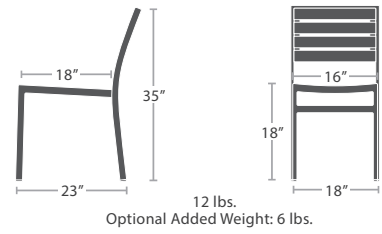

BLACK AND ESPRESSO DURAWOOD OPTIONS AVAILABLE VIA SPECIAL ORDER. ADDITIONAL LEAD TIMES AND FEES MAY APPLY.

15 lbs.
Added Weight: 10 lbs.

BAR STOOL SC-2405-171

READY TO SHIP

DINING SIDE CHAIR SC-2405-162 STACKS 10