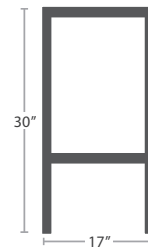

BLACK AND ESPRESSO DURAWOOD OPTIONS AVAILABLE VIA SPECIAL ORDER. ADDITIONAL LEAD TIMES AND FEES MAY APPLY.

15 lbs.
Added Weight: 10 lbs.

BAR STOOL SC-2405-171

READY TO SHIP

DINING SIDE CHAIR SC-2405-162 STACKS 10