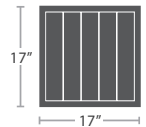

BLACK AND ESPRESSO DURAWOOD OPTIONS AVAILABLE VIA SPECIAL ORDER. ADDITIONAL LEAD TIMES AND FEES MAY APPLY.

15 lbs.
Added Weight: 10 lbs.

BAR STOOL SC-2405-171

READY TO SHIP

DINING SIDE CHAIR SC-2405-162 STACKS 10