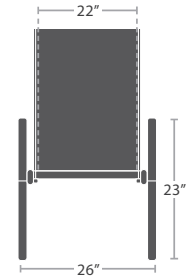

LANAI COLLECTION

MATERIAL OVERVIEW

POWDER COATED ALUMINUM FRAME | ALL POWDER COATING OPTIONS AVAILABLE | SLING FABRIC SEAT AND BACK

21 lbs.

CHAISE SF-3011-104 STACKS 6

MADE TO ORDER