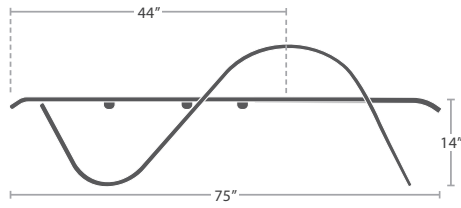

LANAI COLLECTION

MATERIAL OVERVIEW

POWDER COATED ALUMINUM FRAME | ALL POWDER COATING OPTIONS AVAILABLE | SLING FABRIC SEAT AND BACK

21 lbs.

CHAISE SF-3011-104 STACKS 6

MADE TO ORDER