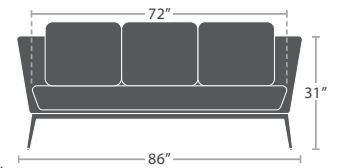

MADE TO ORDER

27 lbs.

LOVESEAT SF-2034-102

MADE TO ORDER

35 lbs.

SOFA SF-2034-103

MADE TO ORDER

20 lbs.

END TABLE SF-2034-303

MADE TO ORDER

26 lbs.

COFFEE TABLE SF-2034-311

MADE TO ORDER

SMALL DAYBED SF-3401-221

55 lbs.

MADE TO ORDER