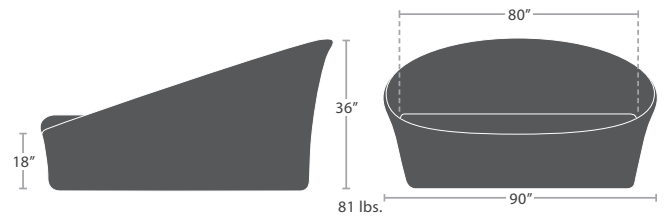

MADE TO ORDER

27 lbs.

LOVESEAT SF-2034-102

MADE TO ORDER

35 lbs.

SOFA SF-2034-103

MADE TO ORDER

20 lbs.

END TABLE SF-2034-303

MADE TO ORDER

26 lbs.

COFFEE TABLE SF-2034-311

MADE TO ORDER

SMALL DAYBED SF-3401-221

55 lbs.

MADE TO ORDER

MEDIUM DAYBED SF-3401-222

80 lbs.

MADE TO ORDER

LARGE DAYBED SF-3401-223

81 lbs.

MADE TO ORDER

CANOPY FOR SMALL COSMO DAYBED SF-3401-681

MADE TO ORDER