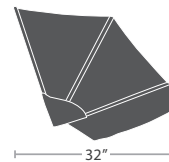

END TABLE SF-2034-303

MADE TO ORDER

26 lbs.

COFFEE TABLE SF-2034-311

MADE TO ORDER

SMALL DAYBED SF-3401-221

55 lbs.

MADE TO ORDER

MEDIUM DAYBED SF-3401-222

80 lbs.

MADE TO ORDER

LARGE DAYBED SF-3401-223

81 lbs.

MADE TO ORDER

CANOPY FOR SMALL COSMO DAYBED SF-3401-681

MADE TO ORDER