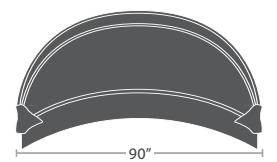

CANOPY FOR LARGE COSMO DAYBED SF-3401-683