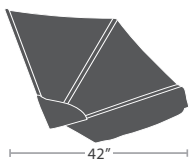

END TABLE SF-2034-303

MADE TO ORDER

26 lbs.

COFFEE TABLE SF-2034-311

MADE TO ORDER

SMALL DAYBED SF-3401-221

55 lbs.

MADE TO ORDER

MEDIUM DAYBED SF-3401-222

80 lbs.

MADE TO ORDER

LARGE DAYBED SF-3401-223

81 lbs.

MADE TO ORDER

CANOPY FOR SMALL COSMO DAYBED SF-3401-681

MADE TO ORDER