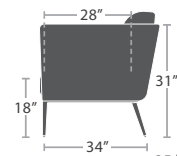

MADE TO ORDER

27 lbs.

LOVESEAT SF-2034-102

MADE TO ORDER

35 lbs.

SOFA SF-2034-103

MADE TO ORDER

20 lbs.

END TABLE SF-2034-303

MADE TO ORDER

26 lbs.

COFFEE TABLE SF-2034-311

MADE TO ORDER

SMALL DAYBED SF-3401-221

55 lbs.

MADE TO ORDER