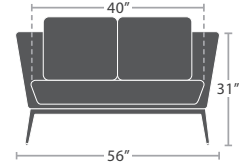

MADE TO ORDER

27 lbs.

LOVESEAT SF-2034-102

MADE TO ORDER

35 lbs.

SOFA SF-2034-103

MADE TO ORDER

20 lbs.