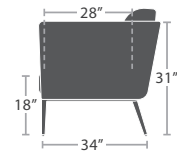

MADE TO ORDER

27 lbs.

LOVESEAT SF-2034-102

MADE TO ORDER

35 lbs.

SOFA SF-2034-103

MADE TO ORDER

20 lbs.

END TABLE SF-2034-303

MADE TO ORDER

26 lbs.

COFFEE TABLE SF-2034-311

MADE TO ORDER

SMALL DAYBED SF-3401-221

55 lbs.

MADE TO ORDER