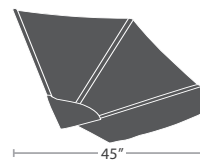

CANOPY FOR LARGE COSMO DAYBED SF-3401-683