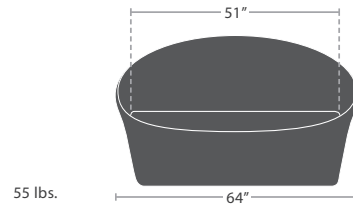

MADE TO ORDER

27 lbs.

LOVESEAT SF-2034-102

MADE TO ORDER

35 lbs.

SOFA SF-2034-103

MADE TO ORDER

20 lbs.

END TABLE SF-2034-303

MADE TO ORDER

26 lbs.

COFFEE TABLE SF-2034-311

MADE TO ORDER

SMALL DAYBED SF-3401-221

55 lbs.

MADE TO ORDER

MEDIUM DAYBED SF-3401-222

80 lbs.

MADE TO ORDER

LARGE DAYBED SF-3401-223

81 lbs.

MADE TO ORDER

CANOPY FOR SMALL COSMO DAYBED SF-3401-681

MADE TO ORDER