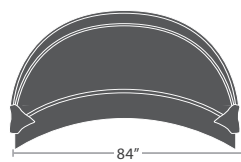

END TABLE SF-2034-303

MADE TO ORDER

26 lbs.

COFFEE TABLE SF-2034-311

MADE TO ORDER

SMALL DAYBED SF-3401-221

55 lbs.

MADE TO ORDER

MEDIUM DAYBED SF-3401-222

80 lbs.

MADE TO ORDER

LARGE DAYBED SF-3401-223

81 lbs.

MADE TO ORDER

CANOPY FOR SMALL COSMO DAYBED SF-3401-681

MADE TO ORDER