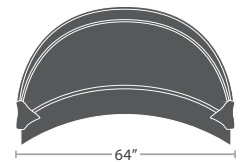

MADE TO ORDER

27 lbs.

LOVESEAT SF-2034-102

MADE TO ORDER

35 lbs.

SOFA SF-2034-103

MADE TO ORDER

20 lbs.

END TABLE SF-2034-303

MADE TO ORDER

26 lbs.

COFFEE TABLE SF-2034-311

MADE TO ORDER

SMALL DAYBED SF-3401-221

55 lbs.

MADE TO ORDER

MEDIUM DAYBED SF-3401-222

80 lbs.

MADE TO ORDER

LARGE DAYBED SF-3401-223

81 lbs.

MADE TO ORDER

CANOPY FOR SMALL COSMO DAYBED SF-3401-681

MADE TO ORDER