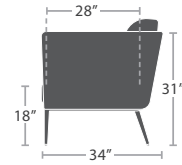

20 lbs.

CLUB CHAIR SF-2034-101

MADE TO ORDER

27 lbs.

MADE TO ORDER

35 lbs.

MADE TO ORDER

20 lbs.

MADE TO ORDER

26 lbs.

MADE TO ORDER