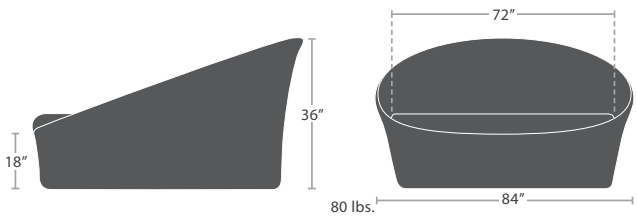

MADE TO ORDER

27 lbs.

LOVESEAT SF-2034-102

MADE TO ORDER

35 lbs.

SOFA SF-2034-103

MADE TO ORDER

20 lbs.

END TABLE SF-2034-303

MADE TO ORDER

26 lbs.

COFFEE TABLE SF-2034-311

MADE TO ORDER

SMALL DAYBED SF-3401-221

55 lbs.

MADE TO ORDER

MEDIUM DAYBED SF-3401-222

80 lbs.

MADE TO ORDER

LARGE DAYBED SF-3401-223

81 lbs.

MADE TO ORDER

CANOPY FOR SMALL COSMO DAYBED SF-3401-681

MADE TO ORDER