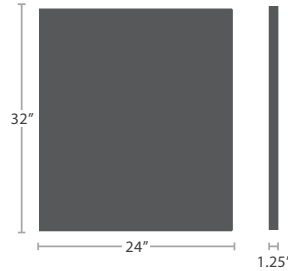

## MATERIAL OVERVIEW

POWDER COATED HONEYCOMB CORE ALUMINUM | ALL POWDER COATING OPTIONS AVAILABLE

READY TO SHIP

UMBRELLA HOLE OPTION AVAILABLE

SC-1014-402  
8 lbs.

SC-1014-405  
13 lbs.

SC-1014-406  
15 lbs.

SC-1014-447  
11 lbs.

SC-1014-414  
19 lbs.

STOCKED IN