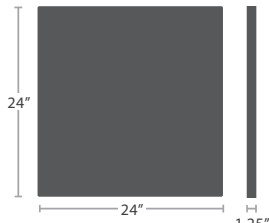

## MATERIAL OVERVIEW

POWDER COATED HONEYCOMB CORE ALUMINUM | ALL POWDER COATING OPTIONS AVAILABLE

READY TO SHIP

UMBRELLA HOLE OPTION AVAILABLE

SC-1014-402  
8 lbs.

SC-1014-405  
13 lbs.

SC-1014-406  
15 lbs.