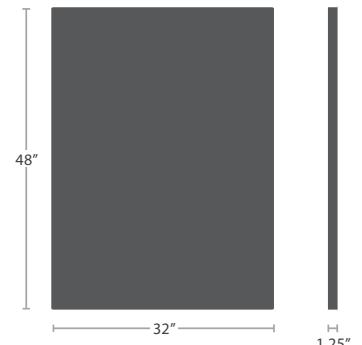

## MATERIAL OVERVIEW

POWDER COATED HONEYCOMB CORE ALUMINUM | ALL POWDER COATING OPTIONS AVAILABLE

READY TO SHIP

UMBRELLA HOLE OPTION AVAILABLE

SC-1014-402  
8 lbs.

SC-1014-405  
13 lbs.

SC-1014-406  
15 lbs.

SC-1014-447  
11 lbs.

SC-1014-414  
19 lbs.

STOCKED IN