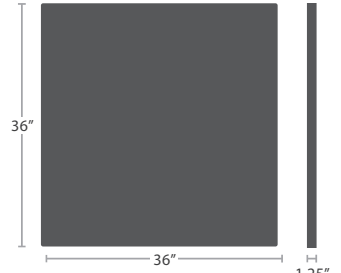

## MATERIAL OVERVIEW

POWDER COATED HONEYCOMB CORE ALUMINUM | ALL POWDER COATING OPTIONS AVAILABLE

READY TO SHIP

UMBRELLA HOLE OPTION AVAILABLE

SC-1014-402  
8 lbs.

SC-1014-405  
13 lbs.

SC-1014-406  
15 lbs.

SC-1014-447  
11 lbs.

SC-1014-414  
19 lbs.

STOCKED IN