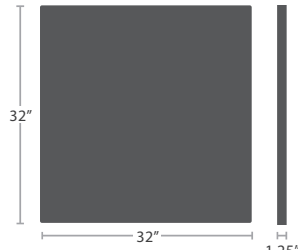

## MATERIAL OVERVIEW

POWDER COATED HONEYCOMB CORE ALUMINUM | ALL POWDER COATING OPTIONS AVAILABLE

READY TO SHIP

UMBRELLA HOLE OPTION AVAILABLE

SC-1014-402  
8 lbs.

SC-1014-405  
13 lbs.

SC-1014-406  
15 lbs.

SC-1014-447  
11 lbs.

SC-1014-414  
19 lbs.

STOCKED IN