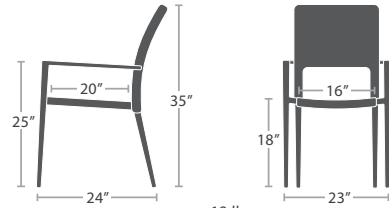

CHLOE SERIES

MATERIAL OVERVIEW

POWDER COATED ALUMINUM FRAME

STOCKED IN

11 lbs.
Optional Added Weight: 7 lbs.

DINING SIDE CHAIR SC-2207-162 STACKS 8

READY TO SHIP

13 lbs.
Optional Added Weight: 7 lbs.

DINING ARM CHAIR SC-2207-163 STACKS 8

READY TO SHIP

15 lbs.
Optional Added Weight: 6 lbs.

BAR SIDE CHAIR SC-2207-172 STACKS 3

READY TO SHIP

17 lbs.
Optional Added Weight: 8 lbs.

BAR ARM CHAIR SC-2207-173 STACKS 3