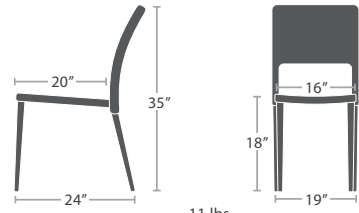

CHLOE SERIES

MATERIAL OVERVIEW

POWDER COATED ALUMINUM FRAME

STOCKED IN

11 lbs.
Optional Added Weight: 7 lbs.

DINING SIDE CHAIR SC-2207-162 STACKS 8

READY TO SHIP

13 lbs.
Optional Added Weight: 7 lbs.

DINING ARM CHAIR SC-2207-163 STACKS 8

READY TO SHIP

15 lbs.
Optional Added Weight: 6 lbs.

BAR SIDE CHAIR SC-2207-172 STACKS 3

READY TO SHIP

17 lbs.
Optional Added Weight: 8 lbs.

BAR ARM CHAIR SC-2207-173 STACKS 3