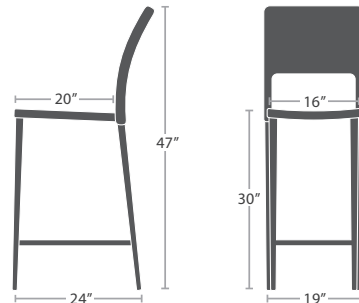

CHLOE SERIES

MATERIAL OVERVIEW

POWDER COATED ALUMINUM FRAME

STOCKED IN

11 lbs.
Optional Added Weight: 7 lbs.

DINING SIDE CHAIR SC-2207-162 STACKS 8

READY TO SHIP

13 lbs.
Optional Added Weight: 7 lbs.

DINING ARM CHAIR SC-2207-163 STACKS 8

READY TO SHIP

15 lbs.
Optional Added Weight: 6 lbs.

BAR SIDE CHAIR SC-2207-172 STACKS 3

READY TO SHIP

17 lbs.
Optional Added Weight: 8 lbs.

BAR ARM CHAIR SC-2207-173 STACKS 3