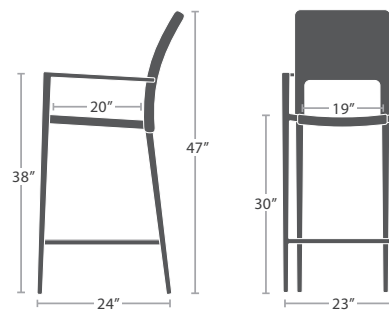

CHLOE SERIES

MATERIAL OVERVIEW

POWDER COATED ALUMINUM FRAME

STOCKED IN

11 lbs.
Optional Added Weight: 7 lbs.

DINING SIDE CHAIR SC-2207-162 STACKS 8

READY TO SHIP

13 lbs.
Optional Added Weight: 7 lbs.

DINING ARM CHAIR SC-2207-163 STACKS 8

READY TO SHIP

15 lbs.
Optional Added Weight: 6 lbs.

BAR SIDE CHAIR SC-2207-172 STACKS 3

READY TO SHIP

17 lbs.
Optional Added Weight: 8 lbs.

BAR ARM CHAIR SC-2207-173 STACKS 3