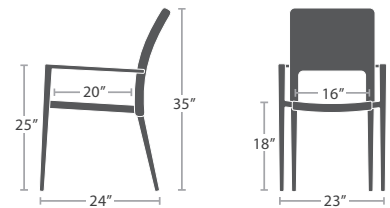

CHLOE ROPE SERIES

MATERIAL OVERVIEW

POWDER COATED ALUMINUM FRAME | SPECIAL ORDER AVAILABLE FOR OTHER COLOR OPTIONS. ADDITIONAL LEAD TIMES AND FEES MAY APPLY

11 lbs.
Optional Added Weight: 7 lbs.

DINING SIDE CHAIR SC-2207-162-2 STACKS 8

READY TO SHIP

13 lbs.
Optional Added Weight: 7 lbs.

DINING ARM CHAIR SC-2207-163-2 STACKS 8

READY TO SHIP

15 lbs.
Optional Added Weight: 6 lbs.

BAR SIDE CHAIR SC-2207-172-2 STACKS 3

READY TO SHIP

STOCKED IN