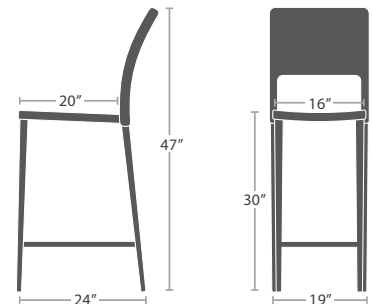

CHLOE ROPE SERIES

MATERIAL OVERVIEW

POWDER COATED ALUMINUM FRAME | SPECIAL ORDER AVAILABLE FOR OTHER COLOR OPTIONS. ADDITIONAL LEAD TIMES AND FEES MAY APPLY

11 lbs.
Optional Added Weight: 7 lbs.

DINING SIDE CHAIR SC-2207-162-2 STACKS 8

READY TO SHIP

13 lbs.
Optional Added Weight: 7 lbs.

DINING ARM CHAIR SC-2207-163-2 STACKS 8

READY TO SHIP

15 lbs.
Optional Added Weight: 6 lbs.

BAR SIDE CHAIR SC-2207-172-2 STACKS 3

READY TO SHIP

STOCKED IN