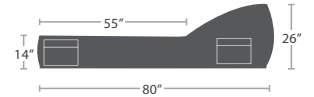

85 lbs.

POUF CHAISE SF-3216-739

MADE TO ORDER

170 lbs.

LARGE DAYBED POUF SF-3216-683

MADE TO ORDER

8 lbs.

SMALL POUF (SQUARE) SF-3216-731

MADE TO ORDER

10 lbs.

POUF (SQUARE) SF-3216-732

MADE TO ORDER

8 lbs.

SMALL POUF (ROUND) SF-3216-730

MADE TO ORDER

15 lbs.