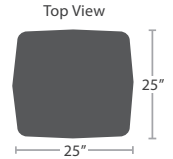

85 lbs.

POUF CHAISE SF-3216-739

MADE TO ORDER

170 lbs.

LARGE DAYBED POUF SF-3216-683

MADE TO ORDER

8 lbs.

SMALL POUF (SQUARE) SF-3216-731

MADE TO ORDER

10 lbs.

POUF (SQUARE) SF-3216-732

MADE TO ORDER

8 lbs.

SMALL POUF (ROUND) SF-3216-730

MADE TO ORDER

15 lbs.