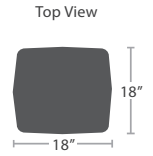

85 lbs.

POUF CHAISE SF-3216-739

MADE TO ORDER

170 lbs.

LARGE DAYBED POUF SF-3216-683

MADE TO ORDER

8 lbs.

SMALL POUF (SQUARE) SF-3216-731

MADE TO ORDER

10 lbs.

POUF (SQUARE) SF-3216-732

MADE TO ORDER

8 lbs.

SMALL POUF (ROUND) SF-3216-730

MADE TO ORDER

15 lbs.