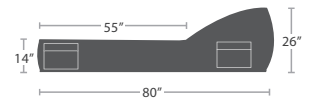

85 lbs.

POUF CHAISE SF-3216-739

MADE TO ORDER

170 lbs.

LARGE DAYBED POUF SF-3216-683

MADE TO ORDER

8 lbs.

SMALL POUF (SQUARE) SF-3216-731

MADE TO ORDER

10 lbs.

POUF (SQUARE) SF-3216-732

MADE TO ORDER

8 lbs.

SMALL POUF (ROUND) SF-3216-730

MADE TO ORDER

15 lbs.