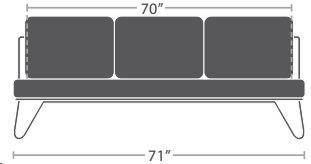

21"

**SMALL SIDE TABLE SF-1809-320**

18"

20 lbs.

16"

**END TABLE SF-1809-322**

18"

40 lbs.

24"

**SMALL COFFEE TABLE SF-1809-323**

16"

98 lbs.

37"

**COFFEE TABLE SF-1809-321**

29"

54 lbs.

24"

**DINING TABLE SF-1809-324**

40"

61 lbs.

24"

**BAR TABLE SF-1809-328**

35 lbs.

CLUB CHAIR SF-1809-101

MADE TO ORDER

91 lbs.

SOFA SF-1809-103

MADE TO ORDER

15 lbs.

DINING SIDE CHAIR - 1N SF-1809-162-1N STACKS 6

READY TO SHIP

14 lbs.