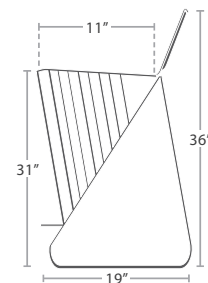

16 lbs.

BAR SIDE CHAIR - 5 SF-1809-172-5 STACKS 4

READY TO SHIP