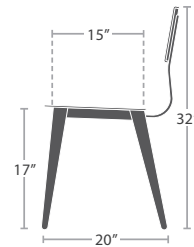

MADE TO ORDER

91 lbs.

SOFA SF-1809-103

MADE TO ORDER

15 lbs.

DINING SIDE CHAIR - 1N SF-1809-162-1N STACKS 6

READY TO SHIP

14 lbs.

DINING SIDE CHAIR - 2 SF-1809-162-2

READY TO SHIP

17 lbs.

DINING SIDE CHAIR - 3 SF-1809-162-3 STACKS 6

READY TO SHIP

15 lbs.

DINING SIDE CHAIR - 4 SF-1809-162-4 STACKS 6

READY TO SHIP

15 lbs.

DINING SIDE CHAIR - 5 SF-1809-162-5 STACKS 6

READY TO SHIP

15 lbs.

DINING SIDE CHAIR - 6 SF-1809-162-6

READY TO SHIP

18 lbs.

BAR SIDE CHAIR - 4 SF-1809-172-4 STACKS 4