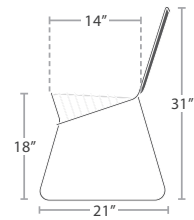

MADE TO ORDER

91 lbs.

SOFA SF-1809-103

MADE TO ORDER

15 lbs.

DINING SIDE CHAIR - 1N SF-1809-162-1N STACKS 6

READY TO SHIP

14 lbs.

DINING SIDE CHAIR - 2 SF-1809-162-2

READY TO SHIP

17 lbs.

DINING SIDE CHAIR - 3 SF-1809-162-3 STACKS 6

READY TO SHIP

15 lbs.

DINING SIDE CHAIR - 4 SF-1809-162-4 STACKS 6

READY TO SHIP