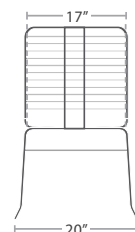

24"

**DINING TABLE SF-1809-324**

40"

61 lbs.

24"

**BAR TABLE SF-1809-328**

35 lbs.

CLUB CHAIR SF-1809-101

MADE TO ORDER

91 lbs.

SOFA SF-1809-103

MADE TO ORDER

15 lbs.

DINING SIDE CHAIR - 1N SF-1809-162-1N STACKS 6

READY TO SHIP

14 lbs.

DINING SIDE CHAIR - 2 SF-1809-162-2

READY TO SHIP

17 lbs.

DINING SIDE CHAIR - 3 SF-1809-162-3 STACKS 6

READY TO SHIP

15 lbs.

DINING SIDE CHAIR - 4 SF-1809-162-4 STACKS 6

READY TO SHIP

15 lbs.

DINING SIDE CHAIR - 5 SF-1809-162-5 STACKS 6

READY TO SHIP

15 lbs.

DINING SIDE CHAIR - 6 SF-1809-162-6

READY TO SHIP

18 lbs.

BAR SIDE CHAIR - 4 SF-1809-172-4 STACKS 4