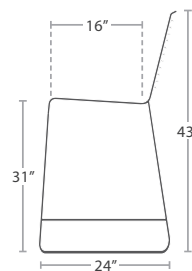

15 lbs.

DINING SIDE CHAIR - 5 SF-1809-162-5 STACKS 6

READY TO SHIP

15 lbs.

DINING SIDE CHAIR - 6 SF-1809-162-6

READY TO SHIP

18 lbs.

BAR SIDE CHAIR - 4 SF-1809-172-4 STACKS 4