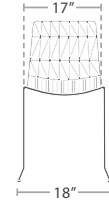

21"

**SMALL SIDE TABLE SF-1809-320**

18"

20 lbs.

16"

**END TABLE SF-1809-322**

18"

40 lbs.

24"

**SMALL COFFEE TABLE SF-1809-323**

16"

98 lbs.

37"

**COFFEE TABLE SF-1809-321**

29"

54 lbs.

24"

**DINING TABLE SF-1809-324**

40"

61 lbs.

24"

**BAR TABLE SF-1809-328**

35 lbs.

CLUB CHAIR SF-1809-101

MADE TO ORDER

91 lbs.

SOFA SF-1809-103

MADE TO ORDER

15 lbs.

DINING SIDE CHAIR - 1N SF-1809-162-1N STACKS 6

READY TO SHIP

14 lbs.