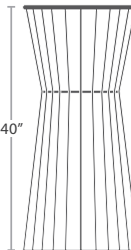

21"

**SMALL SIDE TABLE SF-1809-320**

18"

20 lbs.

16"

**END TABLE SF-1809-322**

18"

40 lbs.

24"

**SMALL COFFEE TABLE SF-1809-323**

16"

98 lbs.

37"

**COFFEE TABLE SF-1809-321**

29"

54 lbs.

24"

**DINING TABLE SF-1809-324**

40"

61 lbs.

24"

**BAR TABLE SF-1809-328**

35 lbs.

CLUB CHAIR SF-1809-101