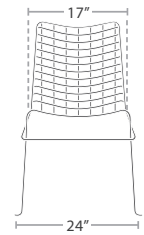

MADE TO ORDER

91 lbs.

SOFA SF-1809-103

MADE TO ORDER

15 lbs.

DINING SIDE CHAIR - 1N SF-1809-162-1N STACKS 6

READY TO SHIP

14 lbs.

DINING SIDE CHAIR - 2 SF-1809-162-2

READY TO SHIP

17 lbs.

DINING SIDE CHAIR - 3 SF-1809-162-3 STACKS 6

READY TO SHIP

15 lbs.

DINING SIDE CHAIR - 4 SF-1809-162-4 STACKS 6

READY TO SHIP