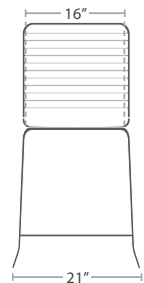

DINING SIDE CHAIR - 2 SF-1809-162-2

READY TO SHIP

17 lbs.

DINING SIDE CHAIR - 3 SF-1809-162-3 STACKS 6

READY TO SHIP

15 lbs.

DINING SIDE CHAIR - 4 SF-1809-162-4 STACKS 6

READY TO SHIP

15 lbs.

DINING SIDE CHAIR - 5 SF-1809-162-5 STACKS 6

READY TO SHIP

15 lbs.

DINING SIDE CHAIR - 6 SF-1809-162-6

READY TO SHIP

18 lbs.

BAR SIDE CHAIR - 4 SF-1809-172-4 STACKS 4

READY TO SHIP

16 lbs.

BAR SIDE CHAIR - 5 SF-1809-172-5 STACKS 4

READY TO SHIP