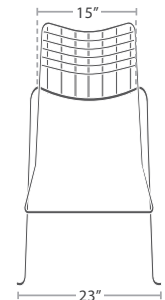

24"

**SMALL COFFEE TABLE SF-1809-323**

16"

98 lbs.

37"

**COFFEE TABLE SF-1809-321**

29"

54 lbs.

DINING SIDE CHAIR - 2 SF-1809-162-2

READY TO SHIP

17 lbs.

DINING SIDE CHAIR - 3 SF-1809-162-3 STACKS 6

READY TO SHIP

15 lbs.

DINING SIDE CHAIR - 4 SF-1809-162-4 STACKS 6

READY TO SHIP

15 lbs.

DINING SIDE CHAIR - 5 SF-1809-162-5 STACKS 6

READY TO SHIP

15 lbs.

DINING SIDE CHAIR - 6 SF-1809-162-6

READY TO SHIP

18 lbs.

BAR SIDE CHAIR - 4 SF-1809-172-4 STACKS 4

READY TO SHIP

16 lbs.

BAR SIDE CHAIR - 5 SF-1809-172-5 STACKS 4

READY TO SHIP