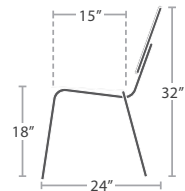

24"

**DINING TABLE SF-1809-324**

40"

61 lbs.

24"

**BAR TABLE SF-1809-328**

35 lbs.

CLUB CHAIR SF-1809-101

MADE TO ORDER

91 lbs.

SOFA SF-1809-103

MADE TO ORDER

15 lbs.

DINING SIDE CHAIR - 1N SF-1809-162-1N STACKS 6

READY TO SHIP

14 lbs.