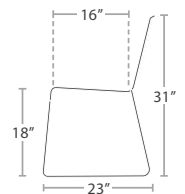

17 lbs.

DINING SIDE CHAIR - 3 SF-1809-162-3 STACKS 6

READY TO SHIP