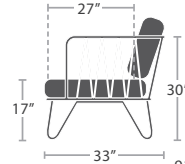

21"

**SMALL SIDE TABLE SF-1809-320**

18"

20 lbs.

16"

**END TABLE SF-1809-322**

18"

40 lbs.

24"

**SMALL COFFEE TABLE SF-1809-323**

16"

98 lbs.

37"

**COFFEE TABLE SF-1809-321**

29"

54 lbs.

24"

**DINING TABLE SF-1809-324**

40"

61 lbs.

24"

**BAR TABLE SF-1809-328**

35 lbs.

CLUB CHAIR SF-1809-101

MADE TO ORDER

91 lbs.

SOFA SF-1809-103

MADE TO ORDER

15 lbs.

DINING SIDE CHAIR - 1N SF-1809-162-1N STACKS 6

READY TO SHIP

14 lbs.