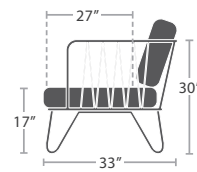

21"

**SMALL SIDE TABLE SF-1809-320**

18"

20 lbs.

16"

**END TABLE SF-1809-322**

18"

40 lbs.

24"

**SMALL COFFEE TABLE SF-1809-323**

16"

98 lbs.

37"

**COFFEE TABLE SF-1809-321**

29"

54 lbs.

24"

**DINING TABLE SF-1809-324**

40"

61 lbs.

24"

**BAR TABLE SF-1809-328**

35 lbs.

CLUB CHAIR SF-1809-101

MADE TO ORDER

91 lbs.

SOFA SF-1809-103

MADE TO ORDER

15 lbs.

DINING SIDE CHAIR - 1N SF-1809-162-1N STACKS 6

READY TO SHIP

14 lbs.