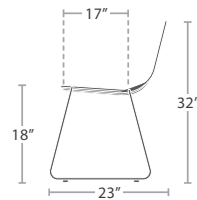

15 lbs.

DINING SIDE CHAIR - 1N SF-1809-162-1N STACKS 6

READY TO SHIP