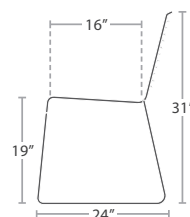

DINING SIDE CHAIR - 2 SF-1809-162-2

READY TO SHIP

17 lbs.

DINING SIDE CHAIR - 3 SF-1809-162-3 STACKS 6

READY TO SHIP

15 lbs.

DINING SIDE CHAIR - 4 SF-1809-162-4 STACKS 6

READY TO SHIP