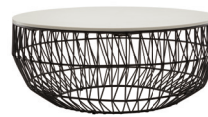

## MATERIAL OVERVIEW

CLEAR POWDER COATED | ALL POWDER COATING OPTIONS AVAILABLE | DURABOARD TABLE TOPS AVAILABLE | ALL DURABOARD OPTIONS AVAILABLE | CUSHIONS ARE NOT INCLUDED WHERE APPLICABLE

14"

18 lbs.

21"

**SMALL SIDE TABLE SF-1809-320**

18"

20 lbs.

16"

**END TABLE SF-1809-322**

18"

40 lbs.

24"

**SMALL COFFEE TABLE SF-1809-323**

16"

98 lbs.

37"

**COFFEE TABLE SF-1809-321**

29"

54 lbs.

24"

**DINING TABLE SF-1809-324**

40"

61 lbs.

24"

**BAR TABLE SF-1809-328**

35 lbs.

CLUB CHAIR SF-1809-101