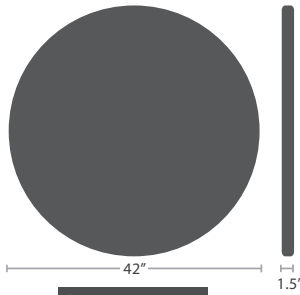

MADE TO ORDER

7 lbs.

SIDE TABLE ROUND SF-3006-322

MADE TO ORDER

10 lbs.

Arm accents available in Ipe, Composite Wood, or Duraboard. For best results use Serge Ferrari ISO or DUO sling.

TIDES DINING ARM CHAIR SF-3006-163

MADE TO ORDER

DURABOARD OPTIONS

COMPOSITE WOOD OPTIONS

IPE WOOD OPTION (RAW - No sealant or oil)

ROUND

SF-3006-420
8 lbs.

SF-3006-423
24 lbs.
Solid Only

SF-3006-425
26 lbs.

SF-3006-426
34 lbs.

SF-3006-427
50 lbs.

SQUARE

SF-3006-406
34 lbs.

OPTIONAL STYLES

Round Solid

Square Solid

Splash