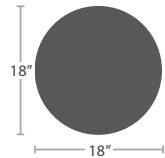

MADE TO ORDER

6 lbs.

15"

SMALL DINING TABLE BASE SF-3006-512 FITS TOPS 24" TO 32"

MADE TO ORDER

8 lbs.

22"

MEDIUM DINING TABLE BASE SF-3006-525 FITS TOPS 32" TO 36"

MADE TO ORDER

8 lbs.

28"

GRANDE DINING TABLE BASE SF-3006-528 FITS TOPS 36" TO 38"

MADE TO ORDER

ARMLESS CHAISE SF-3006-134 STACKS 10

MADE TO ORDER

OPTIONAL SLED LEGS ADD-ON SF-3006-134-SLED

MADE TO ORDER

7 lbs.

SIDE TABLE ROUND SF-3006-322

MADE TO ORDER

10 lbs.

Arm accents available in Ipe, Composite Wood, or Duraboard. For best results use Serge Ferrari ISO or DUO sling.

TIDES DINING ARM CHAIR SF-3006-163