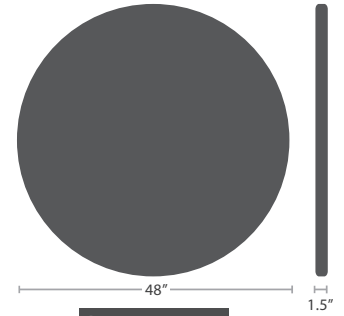

MADE TO ORDER

7 lbs.

SIDE TABLE ROUND SF-3006-322

MADE TO ORDER

10 lbs.

Arm accents available in Ipe, Composite Wood, or Duraboard. For best results use Serge Ferrari ISO or DUO sling.

TIDES DINING ARM CHAIR SF-3006-163

MADE TO ORDER

DURABOARD OPTIONS

COMPOSITE WOOD OPTIONS

IPE WOOD OPTION (RAW - No sealant or oil)

ROUND

SF-3006-420
8 lbs.

SF-3006-423
24 lbs.
Solid Only

SF-3006-425
26 lbs.

SF-3006-426
34 lbs.

SF-3006-427
50 lbs.

SQUARE

SF-3006-406
34 lbs.

OPTIONAL STYLES

Round Solid

Square Solid

Splash