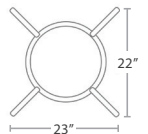

MADE TO ORDER

6 lbs.

15"

SMALL DINING TABLE BASE SF-3006-512 FITS TOPS 24" TO 32"

MADE TO ORDER

8 lbs.

22"

MEDIUM DINING TABLE BASE SF-3006-525 FITS TOPS 32" TO 36"

MADE TO ORDER

8 lbs.

28"

GRANDE DINING TABLE BASE SF-3006-528 FITS TOPS 36" TO 38"

MADE TO ORDER

ARMLESS CHAISE SF-3006-134 STACKS 10

MADE TO ORDER

OPTIONAL SLED LEGS ADD-ON SF-3006-134-SLED