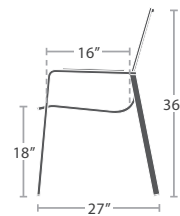

MADE TO ORDER

8 lbs.

28"

GRANDE DINING TABLE BASE SF-3006-528 FITS TOPS 36" TO 38"

MADE TO ORDER

ARMLESS CHAISE SF-3006-134 STACKS 10

MADE TO ORDER

OPTIONAL SLED LEGS ADD-ON SF-3006-134-SLED

MADE TO ORDER

7 lbs.

SIDE TABLE ROUND SF-3006-322

MADE TO ORDER

10 lbs.

Arm accents available in Ipe, Composite Wood, or Duraboard. For best results use Serge Ferrari ISO or DUO sling.

TIDES DINING ARM CHAIR SF-3006-163

MADE TO ORDER

DURABOARD OPTIONS

COMPOSITE WOOD OPTIONS

IPE WOOD OPTION (RAW - No sealant or oil)

ROUND

SF-3006-420
8 lbs.

SF-3006-423
24 lbs.
Solid Only

SF-3006-425
26 lbs.

SF-3006-426
34 lbs.

SF-3006-427
50 lbs.

SQUARE

SF-3006-406
34 lbs.

OPTIONAL STYLES

Round Solid

Square Solid

Splash