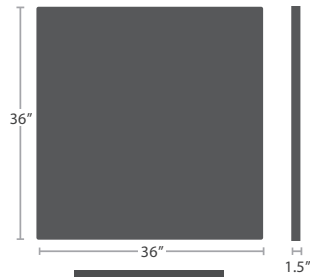

MADE TO ORDER

DURABOARD OPTIONS

COMPOSITE WOOD OPTIONS

IPE WOOD OPTION (RAW - No sealant or oil)

ROUND

SF-3006-420
8 lbs.

SF-3006-423
24 lbs.
Solid Only

SF-3006-425
26 lbs.

SF-3006-426
34 lbs.

SF-3006-427
50 lbs.

SQUARE

SF-3006-406
34 lbs.

OPTIONAL STYLES

Round Solid

Square Solid

Splash