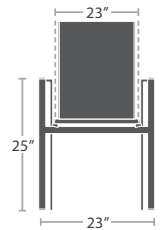

MADE TO ORDER

8 lbs.

28"

GRANDE DINING TABLE BASE SF-3006-528 FITS TOPS 36" TO 38"

MADE TO ORDER

ARMLESS CHAISE SF-3006-134 STACKS 10

MADE TO ORDER

OPTIONAL SLED LEGS ADD-ON SF-3006-134-SLED

MADE TO ORDER

7 lbs.

SIDE TABLE ROUND SF-3006-322

MADE TO ORDER

10 lbs.

Arm accents available in Ipe, Composite Wood, or Duraboard. For best results use Serge Ferrari ISO or DUO sling.

TIDES DINING ARM CHAIR SF-3006-163