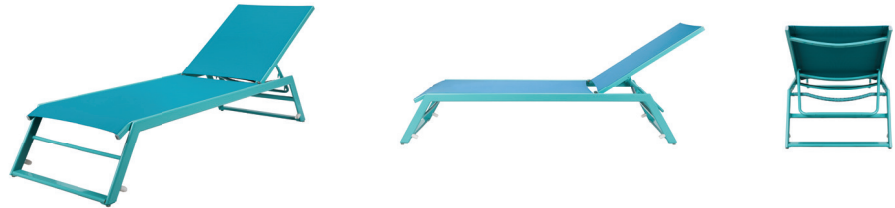

TIDES COLLECTION

MATERIAL OVERVIEW

POWDER COATED ALUMINUM FRAME | ALL POWDER COATING OPTIONS AVAILABLE | SLING FABRIC SEAT AND BACK | CUSHIONS ARE NOT INCLUDED WHERE APPLICABLE

4 lbs.

13"

SIDE TABLE BASE SF-3006-520 FITS TOPS UP TO 18"

MADE TO ORDER

6 lbs.

15"

SMALL DINING TABLE BASE SF-3006-512 FITS TOPS 24" TO 32"

MADE TO ORDER

8 lbs.

22"

MEDIUM DINING TABLE BASE SF-3006-525 FITS TOPS 32" TO 36"

MADE TO ORDER

8 lbs.

28"

GRANDE DINING TABLE BASE SF-3006-528 FITS TOPS 36" TO 38"

MADE TO ORDER

ARMLESS CHAISE SF-3006-134 STACKS 10

MADE TO ORDER

OPTIONAL SLED LEGS ADD-ON SF-3006-134-SLED

MADE TO ORDER

7 lbs.

SIDE TABLE ROUND SF-3006-322

MADE TO ORDER

10 lbs.

Arm accents available in Ipe, Composite Wood, or Duraboard. For best results use Serge Ferrari ISO or DUO sling.

TIDES DINING ARM CHAIR SF-3006-163