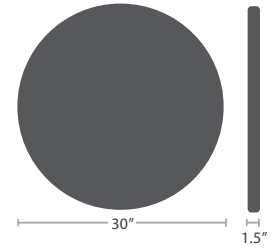

MADE TO ORDER

7 lbs.

SIDE TABLE ROUND SF-3006-322

MADE TO ORDER

10 lbs.

Arm accents available in Ipe, Composite Wood, or Duraboard. For best results use Serge Ferrari ISO or DUO sling.

TIDES DINING ARM CHAIR SF-3006-163

MADE TO ORDER

DURABOARD OPTIONS

COMPOSITE WOOD OPTIONS

IPE WOOD OPTION (RAW - No sealant or oil)

ROUND

SF-3006-420
8 lbs.

SF-3006-423
24 lbs.
Solid Only

SF-3006-425
26 lbs.

SF-3006-426
34 lbs.

SF-3006-427
50 lbs.

SQUARE

SF-3006-406
34 lbs.

OPTIONAL STYLES

Round Solid

Square Solid

Splash