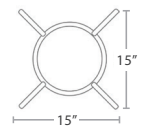

MADE TO ORDER

6 lbs.

15"

SMALL DINING TABLE BASE SF-3006-512 FITS TOPS 24" TO 32"

MADE TO ORDER

8 lbs.

22"

MEDIUM DINING TABLE BASE SF-3006-525 FITS TOPS 32" TO 36"