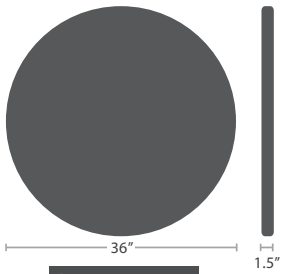

MADE TO ORDER

7 lbs.

SIDE TABLE ROUND SF-3006-322

MADE TO ORDER

10 lbs.

Arm accents available in Ipe, Composite Wood, or Duraboard. For best results use Serge Ferrari ISO or DUO sling.

TIDES DINING ARM CHAIR SF-3006-163

MADE TO ORDER

DURABOARD OPTIONS

COMPOSITE WOOD OPTIONS

IPE WOOD OPTION (RAW - No sealant or oil)

ROUND

SF-3006-420
8 lbs.

SF-3006-423
24 lbs.
Solid Only

SF-3006-425
26 lbs.

SF-3006-426
34 lbs.

SF-3006-427
50 lbs.

SQUARE

SF-3006-406
34 lbs.

OPTIONAL STYLES

Round Solid

Square Solid

Splash