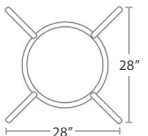

MADE TO ORDER

6 lbs.

15"

SMALL DINING TABLE BASE SF-3006-512 FITS TOPS 24" TO 32"

MADE TO ORDER

8 lbs.

22"

MEDIUM DINING TABLE BASE SF-3006-525 FITS TOPS 32" TO 36"

MADE TO ORDER

8 lbs.

28"

GRANDE DINING TABLE BASE SF-3006-528 FITS TOPS 36" TO 38"

MADE TO ORDER

ARMLESS CHAISE SF-3006-134 STACKS 10

MADE TO ORDER

OPTIONAL SLED LEGS ADD-ON SF-3006-134-SLED