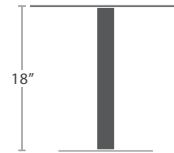

MADE TO ORDER

MADE TO ORDER

7 lbs.

MADE TO ORDER

10 lbs.

Arm accents available in Ipe, Composite Wood, or Duraboard. For best results use Serge Ferrari ISO or DUO sling.

MADE TO ORDER

DURABOARD OPTIONS

COMPOSITE WOOD OPTIONS

IPE WOOD OPTION (RAW - No sealant or oil)