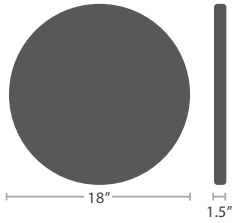

MADE TO ORDER

7 lbs.

SIDE TABLE ROUND SF-3006-322

MADE TO ORDER

10 lbs.

Arm accents available in Ipe, Composite Wood, or Duraboard. For best results use Serge Ferrari ISO or DUO sling.

TIDES DINING ARM CHAIR SF-3006-163

MADE TO ORDER

DURABOARD OPTIONS

COMPOSITE WOOD OPTIONS

IPE WOOD OPTION (RAW - No sealant or oil)

ROUND

SF-3006-420
8 lbs.

SF-3006-423
24 lbs.
Solid Only

SF-3006-425
26 lbs.

SF-3006-426
34 lbs.

SF-3006-427
50 lbs.

SQUARE

SF-3006-406
34 lbs.

OPTIONAL STYLES

Round Solid

Square Solid

Splash