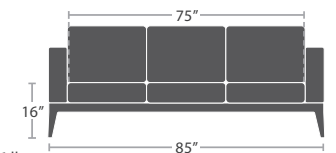

39 lbs.

CLUB CHAIR SF-3201-101

READY TO SHIP

61 lbs.

LOVESEAT SF-3201-102

READY TO SHIP

96 lbs.

SOFA SF-3201-103

READY TO SHIP

24 lbs.

DINING ARM CHAIR SF-3201-163

READY TO SHIP

47 lbs.

ARMLESS LOUNGE CHAIR SF-3201-131

READY TO SHIP

26 lbs.