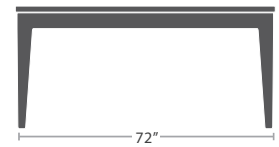

CORNER SF-3201-151

READY TO SHIP

65 lbs.

ARMLESS LOVESEAT SF-3201-132

READY TO SHIP

75 lbs.

LEFT ARM LOVESEAT SF-3201-112

READY TO SHIP

73 lbs.

RIGHT ARM LOVESEAT SF-3201-122

READY TO SHIP

55 lbs.

BENCH SF-3201-182 SEATS 2

READY TO SHIP

42 lbs.

OTTOMAN SF-3201-140

READY TO SHIP

29 lbs.

DINING TABLE SQUARE SF-3201-305 SEATS 4

READY TO SHIP

86 lbs.

DINING TABLE RECTANGULAR SF-3201-314 SEATS 6

READY TO SHIP

91 lbs.