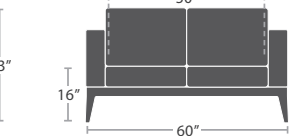

39 lbs.

CLUB CHAIR SF-3201-101

READY TO SHIP

61 lbs.

LOVESEAT SF-3201-102

READY TO SHIP

96 lbs.

SOFA SF-3201-103