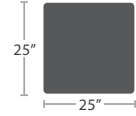

DINING TABLE RECTANGULAR SF-3201-315 SEATS 8

READY TO SHIP

22 lbs.

END TABLE SF-3201-313

READY TO SHIP

20 lbs.

END TABLE SF-3201-303

READY TO SHIP