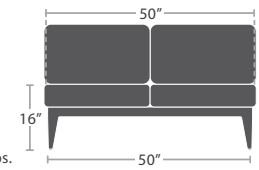

39 lbs.

CLUB CHAIR SF-3201-101

READY TO SHIP

61 lbs.

LOVESEAT SF-3201-102

READY TO SHIP

96 lbs.

SOFA SF-3201-103

READY TO SHIP

24 lbs.

DINING ARM CHAIR SF-3201-163

READY TO SHIP

47 lbs.

ARMLESS LOUNGE CHAIR SF-3201-131

READY TO SHIP

26 lbs.

CORNER SF-3201-151

READY TO SHIP

65 lbs.

ARMLESS LOVESEAT SF-3201-132

READY TO SHIP

75 lbs.

LEFT ARM LOVESEAT SF-3201-112

READY TO SHIP