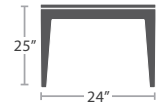

22 lbs.

END TABLE SF-3201-313

READY TO SHIP