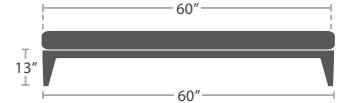

55 lbs.

READY TO SHIP