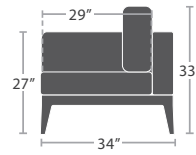

CORNER SF-3201-151

READY TO SHIP

65 lbs.

ARMLESS LOVESEAT SF-3201-132

READY TO SHIP

75 lbs.

LEFT ARM LOVESEAT SF-3201-112

READY TO SHIP

73 lbs.

RIGHT ARM LOVESEAT SF-3201-122

READY TO SHIP

55 lbs.

BENCH SF-3201-182 SEATS 2

READY TO SHIP

42 lbs.

OTTOMAN SF-3201-140