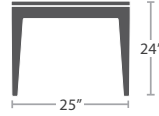

READY TO SHIP

29 lbs.

DINING TABLE SQUARE SF-3201-305 SEATS 4

READY TO SHIP

86 lbs.

DINING TABLE RECTANGULAR SF-3201-314 SEATS 6

READY TO SHIP

91 lbs.

DINING TABLE RECTANGULAR SF-3201-315 SEATS 8

READY TO SHIP

22 lbs.

END TABLE SF-3201-313

READY TO SHIP

20 lbs.

END TABLE SF-3201-303

READY TO SHIP