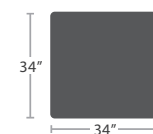

CORNER SF-3201-151

READY TO SHIP

65 lbs.

ARMLESS LOVESEAT SF-3201-132

READY TO SHIP

75 lbs.

LEFT ARM LOVESEAT SF-3201-112

READY TO SHIP

73 lbs.

RIGHT ARM LOVESEAT SF-3201-122

READY TO SHIP

55 lbs.

BENCH SF-3201-182 SEATS 2

READY TO SHIP

42 lbs.

OTTOMAN SF-3201-140

READY TO SHIP

29 lbs.

DINING TABLE SQUARE SF-3201-305 SEATS 4

READY TO SHIP

86 lbs.

DINING TABLE RECTANGULAR SF-3201-314 SEATS 6

READY TO SHIP

91 lbs.