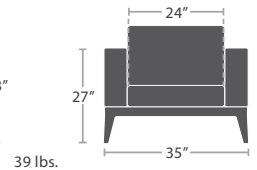

39 lbs.

CLUB CHAIR SF-3201-101

READY TO SHIP

61 lbs.

LOVESEAT SF-3201-102

READY TO SHIP

96 lbs.

SOFA SF-3201-103