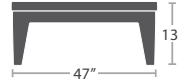

26 lbs.

COFFEE TABLE SF-3201-301

READY TO SHIP