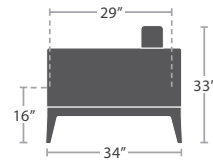

39 lbs.

CLUB CHAIR SF-3201-101

READY TO SHIP

61 lbs.

LOVESEAT SF-3201-102

READY TO SHIP

96 lbs.

SOFA SF-3201-103