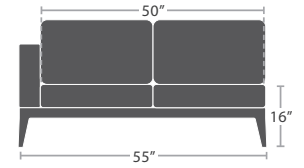

READY TO SHIP

24 lbs.

DINING ARM CHAIR SF-3201-163

READY TO SHIP

47 lbs.

ARMLESS LOUNGE CHAIR SF-3201-131

READY TO SHIP

26 lbs.

CORNER SF-3201-151

READY TO SHIP

65 lbs.

ARMLESS LOVESEAT SF-3201-132

READY TO SHIP

75 lbs.

LEFT ARM LOVESEAT SF-3201-112

READY TO SHIP

73 lbs.

RIGHT ARM LOVESEAT SF-3201-122

READY TO SHIP

55 lbs.

BENCH SF-3201-182 SEATS 2

READY TO SHIP

42 lbs.

OTTOMAN SF-3201-140