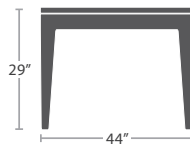

READY TO SHIP

29 lbs.

DINING TABLE SQUARE SF-3201-305 SEATS 4

READY TO SHIP

86 lbs.

DINING TABLE RECTANGULAR SF-3201-314 SEATS 6

READY TO SHIP

91 lbs.

DINING TABLE RECTANGULAR SF-3201-315 SEATS 8

READY TO SHIP

22 lbs.

END TABLE SF-3201-313

READY TO SHIP

20 lbs.

END TABLE SF-3201-303

READY TO SHIP