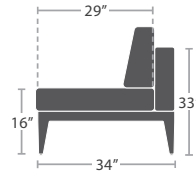

39 lbs.

CLUB CHAIR SF-3201-101

READY TO SHIP

61 lbs.

LOVESEAT SF-3201-102

READY TO SHIP

96 lbs.

SOFA SF-3201-103

READY TO SHIP

24 lbs.

DINING ARM CHAIR SF-3201-163

READY TO SHIP

47 lbs.

ARMLESS LOUNGE CHAIR SF-3201-131

READY TO SHIP

26 lbs.