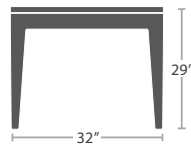

CORNER SF-3201-151

READY TO SHIP

65 lbs.

ARMLESS LOVESEAT SF-3201-132

READY TO SHIP

75 lbs.

LEFT ARM LOVESEAT SF-3201-112

READY TO SHIP

73 lbs.

RIGHT ARM LOVESEAT SF-3201-122

READY TO SHIP

55 lbs.

BENCH SF-3201-182 SEATS 2

READY TO SHIP

42 lbs.

OTTOMAN SF-3201-140

READY TO SHIP

29 lbs.

DINING TABLE SQUARE SF-3201-305 SEATS 4

READY TO SHIP

86 lbs.

DINING TABLE RECTANGULAR SF-3201-314 SEATS 6

READY TO SHIP

91 lbs.