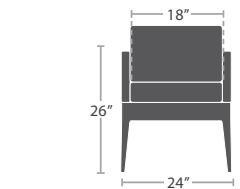

39 lbs.

CLUB CHAIR SF-3201-101

READY TO SHIP

61 lbs.

LOVESEAT SF-3201-102

READY TO SHIP

96 lbs.

SOFA SF-3201-103

READY TO SHIP

24 lbs.

DINING ARM CHAIR SF-3201-163

READY TO SHIP

47 lbs.

ARMLESS LOUNGE CHAIR SF-3201-131

READY TO SHIP

26 lbs.