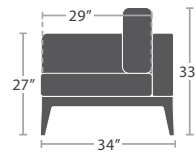

READY TO SHIP

24 lbs.

DINING ARM CHAIR SF-3201-163

READY TO SHIP

47 lbs.

ARMLESS LOUNGE CHAIR SF-3201-131

READY TO SHIP

26 lbs.

CORNER SF-3201-151

READY TO SHIP

65 lbs.

ARMLESS LOVESEAT SF-3201-132

READY TO SHIP

75 lbs.

LEFT ARM LOVESEAT SF-3201-112

READY TO SHIP

73 lbs.

RIGHT ARM LOVESEAT SF-3201-122

READY TO SHIP

55 lbs.

BENCH SF-3201-182 SEATS 2

READY TO SHIP

42 lbs.

OTTOMAN SF-3201-140