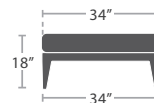

55 lbs.

BENCH SF-3201-182 SEATS 2

READY TO SHIP