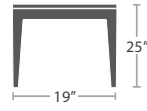

73 lbs.

RIGHT ARM LOVESEAT SF-3201-122

READY TO SHIP

55 lbs.

BENCH SF-3201-182 SEATS 2

READY TO SHIP

42 lbs.

OTTOMAN SF-3201-140

READY TO SHIP

29 lbs.

DINING TABLE SQUARE SF-3201-305 SEATS 4

READY TO SHIP

86 lbs.

DINING TABLE RECTANGULAR SF-3201-314 SEATS 6

READY TO SHIP

91 lbs.

DINING TABLE RECTANGULAR SF-3201-315 SEATS 8

READY TO SHIP

22 lbs.

END TABLE SF-3201-313

READY TO SHIP

20 lbs.

END TABLE SF-3201-303

READY TO SHIP