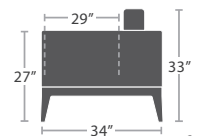

39 lbs.

CLUB CHAIR SF-3201-101

READY TO SHIP

61 lbs.

LOVESEAT SF-3201-102

READY TO SHIP

96 lbs.

SOFA SF-3201-103

READY TO SHIP

24 lbs.

DINING ARM CHAIR SF-3201-163

READY TO SHIP

47 lbs.

ARMLESS LOUNGE CHAIR SF-3201-131

READY TO SHIP

26 lbs.