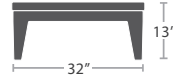

READY TO SHIP

29 lbs.

DINING TABLE SQUARE SF-3201-305 SEATS 4

READY TO SHIP

86 lbs.

DINING TABLE RECTANGULAR SF-3201-314 SEATS 6

READY TO SHIP

91 lbs.

DINING TABLE RECTANGULAR SF-3201-315 SEATS 8

READY TO SHIP

22 lbs.

END TABLE SF-3201-313

READY TO SHIP

20 lbs.

END TABLE SF-3201-303

READY TO SHIP