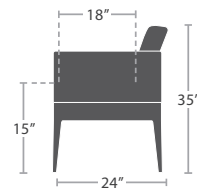

39 lbs.

CLUB CHAIR SF-3201-101

READY TO SHIP

61 lbs.

LOVESEAT SF-3201-102

READY TO SHIP

96 lbs.

SOFA SF-3201-103

READY TO SHIP

24 lbs.

DINING ARM CHAIR SF-3201-163

READY TO SHIP

47 lbs.

ARMLESS LOUNGE CHAIR SF-3201-131

READY TO SHIP

26 lbs.