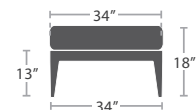

CORNER SF-3201-151

READY TO SHIP

65 lbs.

ARMLESS LOVESEAT SF-3201-132

READY TO SHIP

75 lbs.

LEFT ARM LOVESEAT SF-3201-112

READY TO SHIP

73 lbs.

RIGHT ARM LOVESEAT SF-3201-122

READY TO SHIP

55 lbs.

BENCH SF-3201-182 SEATS 2

READY TO SHIP

42 lbs.

OTTOMAN SF-3201-140

READY TO SHIP

29 lbs.

DINING TABLE SQUARE SF-3201-305 SEATS 4

READY TO SHIP

86 lbs.

DINING TABLE RECTANGULAR SF-3201-314 SEATS 6

READY TO SHIP

91 lbs.