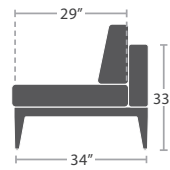

39 lbs.

CLUB CHAIR SF-3201-101

READY TO SHIP

61 lbs.

LOVESEAT SF-3201-102

READY TO SHIP

96 lbs.

SOFA SF-3201-103

READY TO SHIP

24 lbs.

DINING ARM CHAIR SF-3201-163

READY TO SHIP

47 lbs.

ARMLESS LOUNGE CHAIR SF-3201-131

READY TO SHIP

26 lbs.

CORNER SF-3201-151

READY TO SHIP

65 lbs.

ARMLESS LOVESEAT SF-3201-132

READY TO SHIP

75 lbs.

LEFT ARM LOVESEAT SF-3201-112

READY TO SHIP