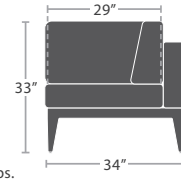

39 lbs.

CLUB CHAIR SF-3201-101

READY TO SHIP

61 lbs.

LOVESEAT SF-3201-102

READY TO SHIP

96 lbs.

SOFA SF-3201-103

READY TO SHIP

24 lbs.

DINING ARM CHAIR SF-3201-163

READY TO SHIP

47 lbs.

ARMLESS LOUNGE CHAIR SF-3201-131

READY TO SHIP

26 lbs.

CORNER SF-3201-151

READY TO SHIP

65 lbs.

ARMLESS LOVESEAT SF-3201-132

READY TO SHIP

75 lbs.

LEFT ARM LOVESEAT SF-3201-112

READY TO SHIP