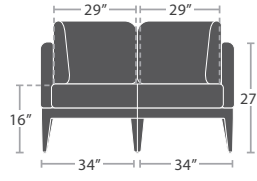

39 lbs.

CLUB CHAIR SF-3201-101

READY TO SHIP

61 lbs.

LOVESEAT SF-3201-102

READY TO SHIP

96 lbs.

SOFA SF-3201-103

READY TO SHIP

24 lbs.

DINING ARM CHAIR SF-3201-163

READY TO SHIP

47 lbs.

ARMLESS LOUNGE CHAIR SF-3201-131

READY TO SHIP

26 lbs.

CORNER SF-3201-151

READY TO SHIP

65 lbs.

ARMLESS LOVESEAT SF-3201-132

READY TO SHIP

75 lbs.

LEFT ARM LOVESEAT SF-3201-112

READY TO SHIP