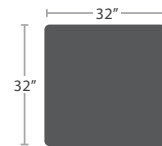

CORNER SF-3201-151

READY TO SHIP

65 lbs.

ARMLESS LOVESEAT SF-3201-132

READY TO SHIP

75 lbs.

LEFT ARM LOVESEAT SF-3201-112

READY TO SHIP

73 lbs.

RIGHT ARM LOVESEAT SF-3201-122

READY TO SHIP

55 lbs.

BENCH SF-3201-182 SEATS 2

READY TO SHIP

42 lbs.

OTTOMAN SF-3201-140

READY TO SHIP

29 lbs.

DINING TABLE SQUARE SF-3201-305 SEATS 4

READY TO SHIP

86 lbs.

DINING TABLE RECTANGULAR SF-3201-314 SEATS 6

READY TO SHIP

91 lbs.