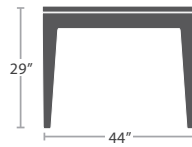

CORNER SF-3201-151

READY TO SHIP

65 lbs.

ARMLESS LOVESEAT SF-3201-132

READY TO SHIP

75 lbs.

LEFT ARM LOVESEAT SF-3201-112

READY TO SHIP

73 lbs.

RIGHT ARM LOVESEAT SF-3201-122

READY TO SHIP

55 lbs.

BENCH SF-3201-182 SEATS 2

READY TO SHIP

42 lbs.

OTTOMAN SF-3201-140

READY TO SHIP

29 lbs.

DINING TABLE SQUARE SF-3201-305 SEATS 4

READY TO SHIP

86 lbs.

DINING TABLE RECTANGULAR SF-3201-314 SEATS 6

READY TO SHIP

91 lbs.