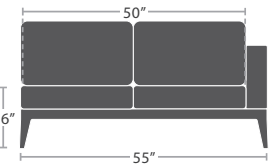

READY TO SHIP

24 lbs.

DINING ARM CHAIR SF-3201-163

READY TO SHIP

47 lbs.

ARMLESS LOUNGE CHAIR SF-3201-131

READY TO SHIP

26 lbs.

CORNER SF-3201-151

READY TO SHIP

65 lbs.

ARMLESS LOVESEAT SF-3201-132

READY TO SHIP

75 lbs.

LEFT ARM LOVESEAT SF-3201-112

READY TO SHIP

73 lbs.

RIGHT ARM LOVESEAT SF-3201-122

READY TO SHIP

55 lbs.

BENCH SF-3201-182 SEATS 2

READY TO SHIP

42 lbs.

OTTOMAN SF-3201-140