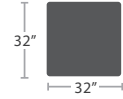

DINING TABLE RECTANGULAR SF-3201-315 SEATS 8

READY TO SHIP

22 lbs.

END TABLE SF-3201-313

READY TO SHIP

20 lbs.

END TABLE SF-3201-303

READY TO SHIP