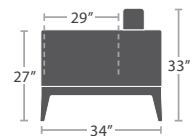

39 lbs.

CLUB CHAIR SF-3201-101

READY TO SHIP

61 lbs.

LOVESEAT SF-3201-102

READY TO SHIP

96 lbs.

SOFA SF-3201-103