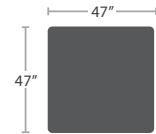

26 lbs.

COFFEE TABLE SF-3201-301

READY TO SHIP