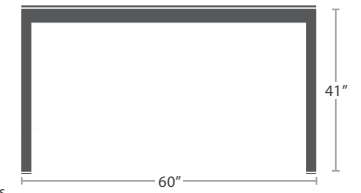

MADE TO ORDER

66 lbs.

RIGHT ARM LOVESEAT SF-3203-122

MADE TO ORDER

13 lbs.

END TABLE (SQUARE) SF-3203-303

MADE TO ORDER

47 lbs.

COFFEE TABLE RECTANGULAR SF-3203-311

MADE TO ORDER

47 lbs.

DINING TABLE (SQUARE) SF-3203-305

55 lbs.

BAR TABLE (SQUARE) SF-3203-308

67 lbs.

DINING TABLE (RECTANGULAR) SF-3203-314

54 lbs.

BAR TABLE (RECTANGULAR) SF-3203-316

63 lbs.

DRINK RAIL RECTANGULAR SF-3203-932 SOLID TOP ONLY

MADE TO ORDER

88 lbs.

BAR RAIL (LARGE) SF-3203-933 SOLID TOP ONLY

MADE TO ORDER