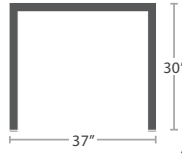

47 lbs.

DINING TABLE (SQUARE) SF-3203-305