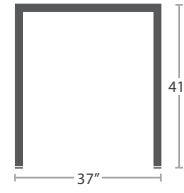

60 lbs.

ARMLESS LOVESEAT SF-3203-132

MADE TO ORDER

42 lbs.

CORNER SF-3203-151

MADE TO ORDER

66 lbs.

LEFT ARM LOVESEAT SF-3203-112

MADE TO ORDER

66 lbs.

RIGHT ARM LOVESEAT SF-3203-122

MADE TO ORDER

13 lbs.

END TABLE (SQUARE) SF-3203-303

MADE TO ORDER

47 lbs.

COFFEE TABLE RECTANGULAR SF-3203-311

MADE TO ORDER

47 lbs.

DINING TABLE (SQUARE) SF-3203-305

55 lbs.

BAR TABLE (SQUARE) SF-3203-308

67 lbs.

DINING TABLE (RECTANGULAR) SF-3203-314