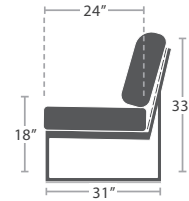

IPE WOOD OPTION - SLATTED ONLY

CLUB CHAIR SF-3203-101

MADE TO ORDER

LOVESEAT SF-3203-102

MADE TO ORDER

SOFA SF-3203-103

MADE TO ORDER

30 lbs.

OTTOMAN SF-3203-142

MADE TO ORDER

34 lbs.

DINING ARM CHAIR SF-3203-163

MADE TO ORDER

32 lbs.

ARMLESS LOUNGE CHAIR SF-3203-131

MADE TO ORDER

60 lbs.

ARMLESS LOVESEAT SF-3203-132

MADE TO ORDER

42 lbs.

CORNER SF-3203-151

MADE TO ORDER

66 lbs.

LEFT ARM LOVESEAT SF-3203-112

MADE TO ORDER

66 lbs.

RIGHT ARM LOVESEAT SF-3203-122

MADE TO ORDER

13 lbs.

END TABLE (SQUARE) SF-3203-303

MADE TO ORDER

47 lbs.