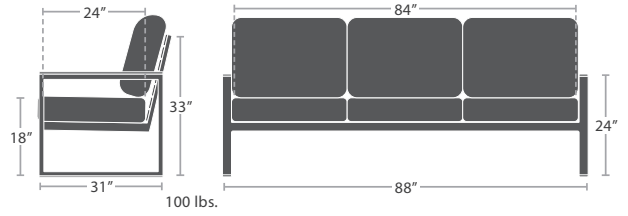

IPE WOOD OPTION - SLATTED ONLY

CLUB CHAIR SF-3203-101

MADE TO ORDER

LOVESEAT SF-3203-102

MADE TO ORDER

SOFA SF-3203-103

MADE TO ORDER

30 lbs.

OTTOMAN SF-3203-142

MADE TO ORDER

34 lbs.

DINING ARM CHAIR SF-3203-163

MADE TO ORDER

32 lbs.

ARMLESS LOUNGE CHAIR SF-3203-131

MADE TO ORDER