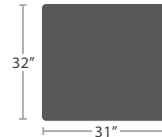

IPE WOOD OPTION - SLATTED ONLY

CLUB CHAIR SF-3203-101

MADE TO ORDER

LOVESEAT SF-3203-102

MADE TO ORDER

SOFA SF-3203-103

MADE TO ORDER

30 lbs.

OTTOMAN SF-3203-142

MADE TO ORDER

34 lbs.

DINING ARM CHAIR SF-3203-163

MADE TO ORDER

32 lbs.

ARMLESS LOUNGE CHAIR SF-3203-131

MADE TO ORDER