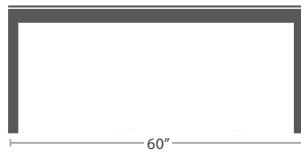

MADE TO ORDER

66 lbs.

RIGHT ARM LOVESEAT SF-3203-122

MADE TO ORDER

13 lbs.

END TABLE (SQUARE) SF-3203-303

MADE TO ORDER

47 lbs.

COFFEE TABLE RECTANGULAR SF-3203-311

MADE TO ORDER

47 lbs.

DINING TABLE (SQUARE) SF-3203-305

55 lbs.

BAR TABLE (SQUARE) SF-3203-308

67 lbs.

DINING TABLE (RECTANGULAR) SF-3203-314