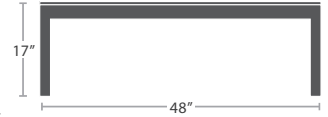

MADE TO ORDER

66 lbs.

RIGHT ARM LOVESEAT SF-3203-122

MADE TO ORDER

13 lbs.

END TABLE (SQUARE) SF-3203-303

MADE TO ORDER

47 lbs.