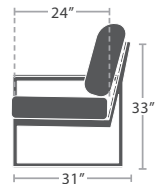

OTTOMAN SF-3203-142

MADE TO ORDER

34 lbs.

DINING ARM CHAIR SF-3203-163

MADE TO ORDER

32 lbs.

ARMLESS LOUNGE CHAIR SF-3203-131

MADE TO ORDER

60 lbs.

ARMLESS LOVESEAT SF-3203-132

MADE TO ORDER

42 lbs.

CORNER SF-3203-151

MADE TO ORDER

66 lbs.

LEFT ARM LOVESEAT SF-3203-112

MADE TO ORDER

66 lbs.

RIGHT ARM LOVESEAT SF-3203-122

MADE TO ORDER

13 lbs.

END TABLE (SQUARE) SF-3203-303

MADE TO ORDER

47 lbs.