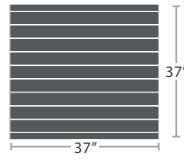

47 lbs.

DINING TABLE (SQUARE) SF-3203-305