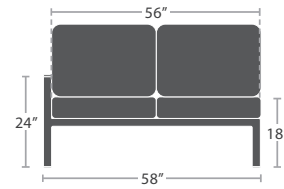

OTTOMAN SF-3203-142

MADE TO ORDER

34 lbs.

DINING ARM CHAIR SF-3203-163

MADE TO ORDER

32 lbs.

ARMLESS LOUNGE CHAIR SF-3203-131

MADE TO ORDER

60 lbs.

ARMLESS LOVESEAT SF-3203-132

MADE TO ORDER

42 lbs.

CORNER SF-3203-151

MADE TO ORDER

66 lbs.

LEFT ARM LOVESEAT SF-3203-112

MADE TO ORDER

66 lbs.

RIGHT ARM LOVESEAT SF-3203-122

MADE TO ORDER

13 lbs.

END TABLE (SQUARE) SF-3203-303

MADE TO ORDER

47 lbs.