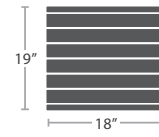

60 lbs.

ARMLESS LOVESEAT SF-3203-132

MADE TO ORDER

42 lbs.

CORNER SF-3203-151

MADE TO ORDER

66 lbs.

LEFT ARM LOVESEAT SF-3203-112

MADE TO ORDER

66 lbs.

RIGHT ARM LOVESEAT SF-3203-122

MADE TO ORDER

13 lbs.

END TABLE (SQUARE) SF-3203-303

MADE TO ORDER

47 lbs.