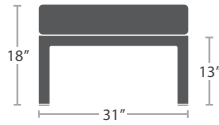

IPE WOOD OPTION - SLATTED ONLY

CLUB CHAIR SF-3203-101

MADE TO ORDER

LOVESEAT SF-3203-102

MADE TO ORDER

SOFA SF-3203-103

MADE TO ORDER

30 lbs.

OTTOMAN SF-3203-142

MADE TO ORDER

34 lbs.

DINING ARM CHAIR SF-3203-163

MADE TO ORDER

32 lbs.

ARMLESS LOUNGE CHAIR SF-3203-131

MADE TO ORDER