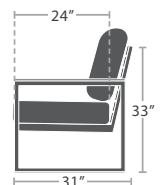

OTTOMAN SF-3203-142

MADE TO ORDER

34 lbs.

DINING ARM CHAIR SF-3203-163

MADE TO ORDER

32 lbs.

ARMLESS LOUNGE CHAIR SF-3203-131

MADE TO ORDER

60 lbs.

ARMLESS LOVESEAT SF-3203-132

MADE TO ORDER

42 lbs.

CORNER SF-3203-151

MADE TO ORDER

66 lbs.

LEFT ARM LOVESEAT SF-3203-112

MADE TO ORDER

66 lbs.

RIGHT ARM LOVESEAT SF-3203-122

MADE TO ORDER

13 lbs.

END TABLE (SQUARE) SF-3203-303

MADE TO ORDER

47 lbs.