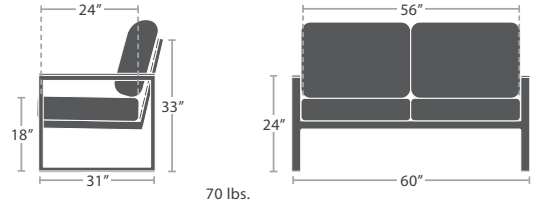

IPE WOOD OPTION - SLATTED ONLY

CLUB CHAIR SF-3203-101

MADE TO ORDER

LOVESEAT SF-3203-102

MADE TO ORDER

SOFA SF-3203-103

MADE TO ORDER

30 lbs.