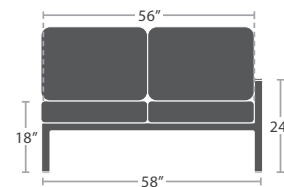

IPE WOOD OPTION - SLATTED ONLY

CLUB CHAIR SF-3203-101

MADE TO ORDER

LOVESEAT SF-3203-102

MADE TO ORDER

SOFA SF-3203-103

MADE TO ORDER

30 lbs.

OTTOMAN SF-3203-142

MADE TO ORDER

34 lbs.

DINING ARM CHAIR SF-3203-163

MADE TO ORDER

32 lbs.

ARMLESS LOUNGE CHAIR SF-3203-131

MADE TO ORDER

60 lbs.

ARMLESS LOVESEAT SF-3203-132

MADE TO ORDER

42 lbs.

CORNER SF-3203-151

MADE TO ORDER

66 lbs.

LEFT ARM LOVESEAT SF-3203-112

MADE TO ORDER

66 lbs.

RIGHT ARM LOVESEAT SF-3203-122

MADE TO ORDER

13 lbs.

END TABLE (SQUARE) SF-3203-303

MADE TO ORDER

47 lbs.