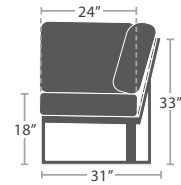

IPE WOOD OPTION - SLATTED ONLY

CLUB CHAIR SF-3203-101

MADE TO ORDER

LOVESEAT SF-3203-102

MADE TO ORDER

SOFA SF-3203-103

MADE TO ORDER

30 lbs.

OTTOMAN SF-3203-142

MADE TO ORDER

34 lbs.

DINING ARM CHAIR SF-3203-163

MADE TO ORDER

32 lbs.

ARMLESS LOUNGE CHAIR SF-3203-131

MADE TO ORDER

60 lbs.

ARMLESS LOVESEAT SF-3203-132

MADE TO ORDER

42 lbs.

CORNER SF-3203-151

MADE TO ORDER

66 lbs.

LEFT ARM LOVESEAT SF-3203-112