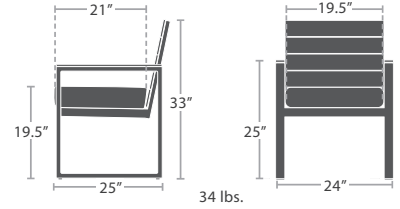

IPE WOOD OPTION - SLATTED ONLY

CLUB CHAIR SF-3203-101

MADE TO ORDER

LOVESEAT SF-3203-102

MADE TO ORDER

SOFA SF-3203-103

MADE TO ORDER

30 lbs.

OTTOMAN SF-3203-142

MADE TO ORDER

34 lbs.

DINING ARM CHAIR SF-3203-163

MADE TO ORDER

32 lbs.

ARMLESS LOUNGE CHAIR SF-3203-131

MADE TO ORDER