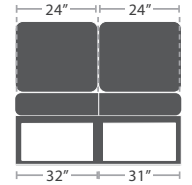

OTTOMAN SF-3203-142

MADE TO ORDER

34 lbs.

DINING ARM CHAIR SF-3203-163

MADE TO ORDER

32 lbs.

ARMLESS LOUNGE CHAIR SF-3203-131

MADE TO ORDER

60 lbs.

ARMLESS LOVESEAT SF-3203-132

MADE TO ORDER

42 lbs.

CORNER SF-3203-151

MADE TO ORDER

66 lbs.

LEFT ARM LOVESEAT SF-3203-112

MADE TO ORDER

66 lbs.

RIGHT ARM LOVESEAT SF-3203-122

MADE TO ORDER

13 lbs.

END TABLE (SQUARE) SF-3203-303

MADE TO ORDER

47 lbs.