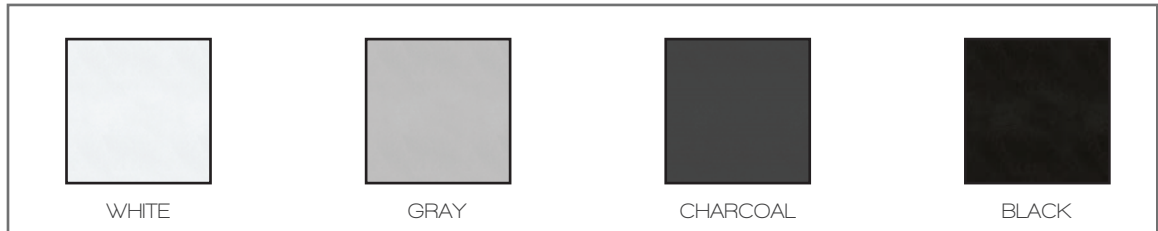

TABLE TOP OPTIONS

SLATTED

SOLID

AVAILABLE IN SOLID OR SLATTED DURABOARD BACK

SLATTED

SOLID

DURABOARD OPTIONS - SOLID OR SLATTED

WHITE

GRAY

CHARCOAL

BLACK

COMPOSITE WOOD OPTION - SLATTED ONLY

ANTIQUE MAHOGANY

BRAZILIAN WALNUT

COASTAL GRAY

DRIFTWOOD GRAY