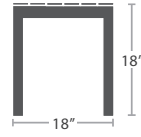

60 lbs.

ARMLESS LOVESEAT SF-3203-132

MADE TO ORDER

42 lbs.

CORNER SF-3203-151

MADE TO ORDER

66 lbs.

LEFT ARM LOVESEAT SF-3203-112

MADE TO ORDER

66 lbs.

RIGHT ARM LOVESEAT SF-3203-122

MADE TO ORDER

13 lbs.

END TABLE (SQUARE) SF-3203-303

MADE TO ORDER

47 lbs.