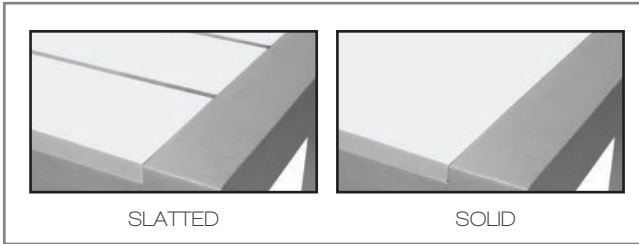

MODERA COLLECTION

MATERIAL OVERVIEW

POWDER COATED ALUMINUM FRAME | ALL POWDER COATING OPTIONS AVAILABLE | DURABOARD WITH SOLID OR SLATTED OPTION
 COMPOSITE WOOD OR IPE WOOD WITH SLATTED OPTIONS ONLY | CUSHIONS ARE NOT INCLUDED WHERE APPLICABLE

TABLE TOP OPTIONS

SLATTED

SOLID

AVAILABLE IN SOLID OR SLATTED DURABOARD BACK

SLATTED

SOLID

DURABOARD OPTIONS - SOLID OR SLATTED

WHITE