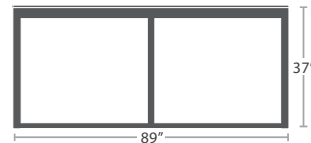

63 lbs.

DRINK RAIL RECTANGULAR SF-3203-932 SOLID TOP ONLY

MADE TO ORDER