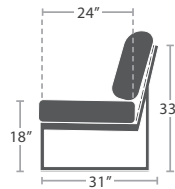

IPE WOOD OPTION - SLATTED ONLY

CLUB CHAIR SF-3203-101

MADE TO ORDER

LOVESEAT SF-3203-102

MADE TO ORDER

SOFA SF-3203-103

MADE TO ORDER

30 lbs.

OTTOMAN SF-3203-142

MADE TO ORDER

34 lbs.

DINING ARM CHAIR SF-3203-163

MADE TO ORDER

32 lbs.

ARMLESS LOUNGE CHAIR SF-3203-131

MADE TO ORDER

60 lbs.

ARMLESS LOVESEAT SF-3203-132

MADE TO ORDER

42 lbs.

CORNER SF-3203-151

MADE TO ORDER

66 lbs.

LEFT ARM LOVESEAT SF-3203-112

MADE TO ORDER

66 lbs.

RIGHT ARM LOVESEAT SF-3203-122

MADE TO ORDER

13 lbs.

END TABLE (SQUARE) SF-3203-303

MADE TO ORDER

47 lbs.