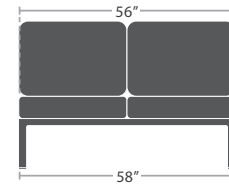

IPE WOOD OPTION - SLATTED ONLY

CLUB CHAIR SF-3203-101

MADE TO ORDER

LOVESEAT SF-3203-102

MADE TO ORDER

SOFA SF-3203-103

MADE TO ORDER

30 lbs.

OTTOMAN SF-3203-142

MADE TO ORDER

34 lbs.

DINING ARM CHAIR SF-3203-163

MADE TO ORDER

32 lbs.

ARMLESS LOUNGE CHAIR SF-3203-131

MADE TO ORDER

60 lbs.

ARMLESS LOVESEAT SF-3203-132

MADE TO ORDER

42 lbs.

CORNER SF-3203-151

MADE TO ORDER

66 lbs.

LEFT ARM LOVESEAT SF-3203-112