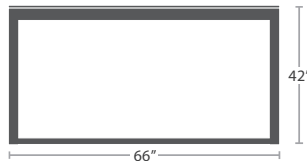

54 lbs.

BAR TABLE (RECTANGULAR) SF-3203-316

63 lbs.

DRINK RAIL RECTANGULAR SF-3203-932 SOLID TOP ONLY

MADE TO ORDER

88 lbs.

BAR RAIL (LARGE) SF-3203-933 SOLID TOP ONLY

MADE TO ORDER