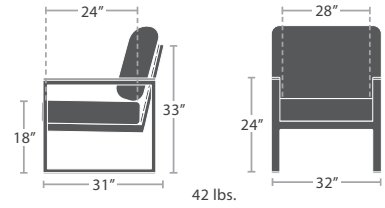

IPE WOOD OPTION - SLATTED ONLY

CLUB CHAIR SF-3203-101

MADE TO ORDER

LOVESEAT SF-3203-102

MADE TO ORDER

SOFA SF-3203-103

MADE TO ORDER

30 lbs.