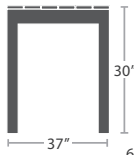

MADE TO ORDER

66 lbs.

RIGHT ARM LOVESEAT SF-3203-122

MADE TO ORDER

13 lbs.

END TABLE (SQUARE) SF-3203-303

MADE TO ORDER

47 lbs.

COFFEE TABLE RECTANGULAR SF-3203-311

MADE TO ORDER

47 lbs.

DINING TABLE (SQUARE) SF-3203-305

55 lbs.

BAR TABLE (SQUARE) SF-3203-308

67 lbs.

DINING TABLE (RECTANGULAR) SF-3203-314

54 lbs.

BAR TABLE (RECTANGULAR) SF-3203-316

63 lbs.

DRINK RAIL RECTANGULAR SF-3203-932 SOLID TOP ONLY

MADE TO ORDER

88 lbs.

BAR RAIL (LARGE) SF-3203-933 SOLID TOP ONLY

MADE TO ORDER