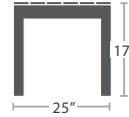

60 lbs.

ARMLESS LOVESEAT SF-3203-132

MADE TO ORDER

42 lbs.

CORNER SF-3203-151

MADE TO ORDER

66 lbs.

LEFT ARM LOVESEAT SF-3203-112

MADE TO ORDER

66 lbs.

RIGHT ARM LOVESEAT SF-3203-122

MADE TO ORDER

13 lbs.

END TABLE (SQUARE) SF-3203-303

MADE TO ORDER

47 lbs.