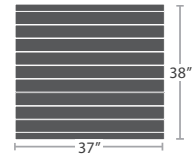

55 lbs.

BAR TABLE (SQUARE) SF-3203-308