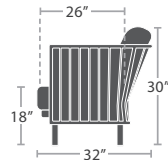

READY TO SHIP

SOFA SF-1028-103

36 lbs.

READY TO SHIP

11 lbs.

DINING ARM CHAIR SF-1028-163

READY TO SHIP

17 lbs.

ARMLESS LOUNGE CHAIR SF-1028-131

READY TO SHIP

19 lbs.

CORNER SF-1028-151

READY TO SHIP

19 lbs.

ARMLESS LOVESEAT SF-1028-132

READY TO SHIP

30 lbs.

RIGHT ARM LOVESEAT SF-1028-122

READY TO SHIP

30 lbs.

LEFT ARM LOVESEAT SF-1028-112

READY TO SHIP

12 lbs.

END TABLE SF-1028-313