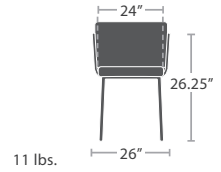

LUXE COLLECTION

MATERIAL OVERVIEW

POWDER COATED ALUMINUM FRAME | DURAROPES STRAPPING | CUSHIONS ARE NOT INCLUDED

CLUB CHAIR SF-1028-101

19 lbs.

READY TO SHIP

LOVESEAT SF-1028-102

30 lbs.

READY TO SHIP

SOFA SF-1028-103

36 lbs.

READY TO SHIP

11 lbs.

DINING ARM CHAIR SF-1028-163

READY TO SHIP

17 lbs.

ARMLESS LOUNGE CHAIR SF-1028-131

READY TO SHIP

19 lbs.

CORNER SF-1028-151

READY TO SHIP

19 lbs.

ARMLESS LOVESEAT SF-1028-132

READY TO SHIP

30 lbs.

RIGHT ARM LOVESEAT SF-1028-122

READY TO SHIP

30 lbs.

LEFT ARM LOVESEAT SF-1028-112

READY TO SHIP

12 lbs.

END TABLE SF-1028-313