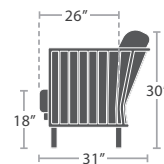

LUXE COLLECTION

MATERIAL OVERVIEW

POWDER COATED ALUMINUM FRAME | DURAROPES STRAPPING | CUSHIONS ARE NOT INCLUDED

CLUB CHAIR SF-1028-101

19 lbs.

READY TO SHIP

LOVESEAT SF-1028-102

30 lbs.

READY TO SHIP

SOFA SF-1028-103

36 lbs.

READY TO SHIP

11 lbs.

DINING ARM CHAIR SF-1028-163

READY TO SHIP

17 lbs.