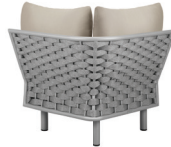

LUXE COLLECTION

MATERIAL OVERVIEW

POWDER COATED ALUMINUM FRAME | DURAROPES STRAPPING | CUSHIONS ARE NOT INCLUDED

CLUB CHAIR SF-1028-101

19 lbs.

READY TO SHIP

LOVESEAT SF-1028-102

30 lbs.

READY TO SHIP

SOFA SF-1028-103

36 lbs.

READY TO SHIP

11 lbs.

DINING ARM CHAIR SF-1028-163

READY TO SHIP

17 lbs.

ARMLESS LOUNGE CHAIR SF-1028-131

READY TO SHIP

19 lbs.

CORNER SF-1028-151

READY TO SHIP

19 lbs.

ARMLESS LOVESEAT SF-1028-132

READY TO SHIP