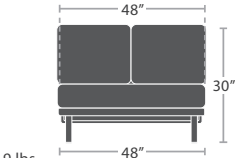

READY TO SHIP

SOFA SF-1028-103

36 lbs.

READY TO SHIP

11 lbs.

DINING ARM CHAIR SF-1028-163

READY TO SHIP

17 lbs.

ARMLESS LOUNGE CHAIR SF-1028-131

READY TO SHIP

19 lbs.

CORNER SF-1028-151

READY TO SHIP

19 lbs.

ARMLESS LOVESEAT SF-1028-132

READY TO SHIP

30 lbs.

RIGHT ARM LOVESEAT SF-1028-122

READY TO SHIP

30 lbs.

LEFT ARM LOVESEAT SF-1028-112

READY TO SHIP

12 lbs.

END TABLE SF-1028-313