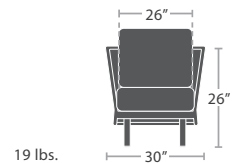

LUXE COLLECTION

MATERIAL OVERVIEW

POWDER COATED ALUMINUM FRAME | DURAROPES STRAPPING | CUSHIONS ARE NOT INCLUDED

CLUB CHAIR SF-1028-101

19 lbs.

READY TO SHIP

LOVESEAT SF-1028-102

30 lbs.

READY TO SHIP

SOFA SF-1028-103

36 lbs.

READY TO SHIP

11 lbs.

DINING ARM CHAIR SF-1028-163

READY TO SHIP

17 lbs.

ARMLESS LOUNGE CHAIR SF-1028-131

READY TO SHIP

19 lbs.

CORNER SF-1028-151

READY TO SHIP

19 lbs.

ARMLESS LOVESEAT SF-1028-132

READY TO SHIP