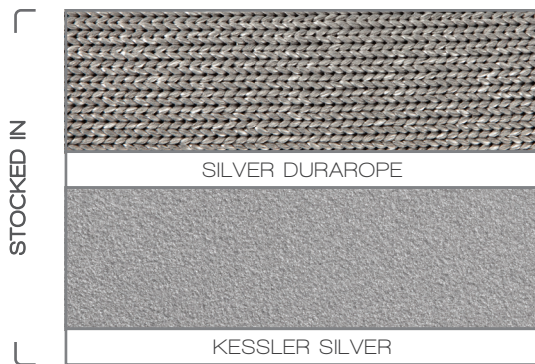

LUXE COLLECTION

MATERIAL OVERVIEW

POWDER COATED ALUMINUM FRAME | DURAROPES STRAPPING | CUSHIONS ARE NOT INCLUDED

CLUB CHAIR SF-1028-101

19 lbs.

READY TO SHIP

LOVESEAT SF-1028-102

30 lbs.