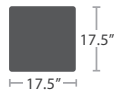

ARMLESS LOUNGE CHAIR SF-1028-131

READY TO SHIP

19 lbs.

CORNER SF-1028-151

READY TO SHIP

19 lbs.

ARMLESS LOVESEAT SF-1028-132

READY TO SHIP

30 lbs.

RIGHT ARM LOVESEAT SF-1028-122

READY TO SHIP

30 lbs.

LEFT ARM LOVESEAT SF-1028-112

READY TO SHIP

12 lbs.

END TABLE SF-1028-313