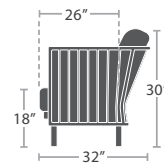

LUXE COLLECTION

MATERIAL OVERVIEW

POWDER COATED ALUMINUM FRAME | DURAROPES STRAPPING | CUSHIONS ARE NOT INCLUDED

CLUB CHAIR SF-1028-101

19 lbs.

READY TO SHIP

LOVESEAT SF-1028-102

30 lbs.

READY TO SHIP

SOFA SF-1028-103

36 lbs.

READY TO SHIP

11 lbs.

DINING ARM CHAIR SF-1028-163

READY TO SHIP

17 lbs.

30 lbs.

RIGHT ARM LOVESEAT SF-1028-122

READY TO SHIP

30 lbs.

LEFT ARM LOVESEAT SF-1028-112

READY TO SHIP

12 lbs.

END TABLE SF-1028-313