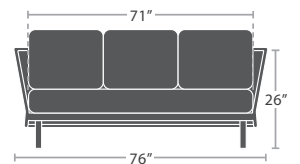

LUXE COLLECTION

MATERIAL OVERVIEW

POWDER COATED ALUMINUM FRAME | DURAROPES STRAPPING | CUSHIONS ARE NOT INCLUDED

CLUB CHAIR SF-1028-101

19 lbs.

READY TO SHIP

LOVESEAT SF-1028-102

30 lbs.

READY TO SHIP

SOFA SF-1028-103

36 lbs.

READY TO SHIP

11 lbs.

DINING ARM CHAIR SF-1028-163

READY TO SHIP

17 lbs.

ARMLESS LOUNGE CHAIR SF-1028-131

READY TO SHIP

19 lbs.

CORNER SF-1028-151

READY TO SHIP

19 lbs.

ARMLESS LOVESEAT SF-1028-132

READY TO SHIP

30 lbs.

RIGHT ARM LOVESEAT SF-1028-122

READY TO SHIP

30 lbs.

LEFT ARM LOVESEAT SF-1028-112

READY TO SHIP

12 lbs.

END TABLE SF-1028-313