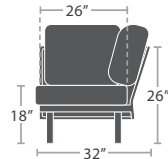

LUXE COLLECTION

MATERIAL OVERVIEW

POWDER COATED ALUMINUM FRAME | DURAROPES STRAPPING | CUSHIONS ARE NOT INCLUDED

CLUB CHAIR SF-1028-101

19 lbs.

READY TO SHIP

LOVESEAT SF-1028-102

30 lbs.

READY TO SHIP

SOFA SF-1028-103

36 lbs.

READY TO SHIP

11 lbs.

DINING ARM CHAIR SF-1028-163

READY TO SHIP

17 lbs.

ARMLESS LOUNGE CHAIR SF-1028-131

READY TO SHIP

19 lbs.

CORNER SF-1028-151

READY TO SHIP

19 lbs.

ARMLESS LOVESEAT SF-1028-132

READY TO SHIP

30 lbs.

RIGHT ARM LOVESEAT SF-1028-122

READY TO SHIP

30 lbs.

LEFT ARM LOVESEAT SF-1028-112

READY TO SHIP

12 lbs.

END TABLE SF-1028-313