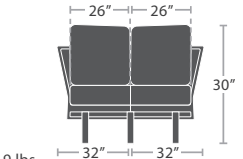

LUXE COLLECTION

MATERIAL OVERVIEW

POWDER COATED ALUMINUM FRAME | DURAROPES STRAPPING | CUSHIONS ARE NOT INCLUDED

CLUB CHAIR SF-1028-101

19 lbs.

READY TO SHIP

LOVESEAT SF-1028-102

30 lbs.

READY TO SHIP

SOFA SF-1028-103

36 lbs.

READY TO SHIP

11 lbs.

DINING ARM CHAIR SF-1028-163

READY TO SHIP

17 lbs.

ARMLESS LOUNGE CHAIR SF-1028-131

READY TO SHIP

19 lbs.

CORNER SF-1028-151

READY TO SHIP

19 lbs.

ARMLESS LOVESEAT SF-1028-132

READY TO SHIP

30 lbs.

RIGHT ARM LOVESEAT SF-1028-122

READY TO SHIP

30 lbs.

LEFT ARM LOVESEAT SF-1028-112

READY TO SHIP

12 lbs.

END TABLE SF-1028-313