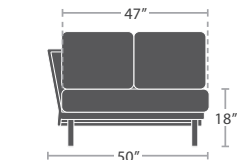

READY TO SHIP

SOFA SF-1028-103

36 lbs.

READY TO SHIP

11 lbs.

DINING ARM CHAIR SF-1028-163

READY TO SHIP

17 lbs.

ARMLESS LOUNGE CHAIR SF-1028-131

READY TO SHIP

19 lbs.

CORNER SF-1028-151

READY TO SHIP

19 lbs.

ARMLESS LOVESEAT SF-1028-132

READY TO SHIP

30 lbs.

RIGHT ARM LOVESEAT SF-1028-122

READY TO SHIP

30 lbs.

LEFT ARM LOVESEAT SF-1028-112

READY TO SHIP

12 lbs.

END TABLE SF-1028-313