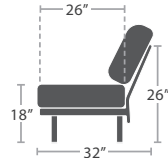

READY TO SHIP

SOFA SF-1028-103

36 lbs.

READY TO SHIP

11 lbs.

DINING ARM CHAIR SF-1028-163

READY TO SHIP

17 lbs.

ARMLESS LOUNGE CHAIR SF-1028-131

READY TO SHIP

19 lbs.

CORNER SF-1028-151

READY TO SHIP

19 lbs.

ARMLESS LOVESEAT SF-1028-132

READY TO SHIP

30 lbs.

RIGHT ARM LOVESEAT SF-1028-122

READY TO SHIP

30 lbs.

LEFT ARM LOVESEAT SF-1028-112

READY TO SHIP

12 lbs.

END TABLE SF-1028-313