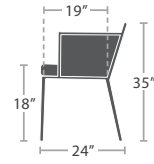

LUXE COLLECTION

MATERIAL OVERVIEW

POWDER COATED ALUMINUM FRAME | DURAROPES STRAPPING | CUSHIONS ARE NOT INCLUDED

CLUB CHAIR SF-1028-101

19 lbs.

READY TO SHIP

LOVESEAT SF-1028-102

30 lbs.

READY TO SHIP

SOFA SF-1028-103

36 lbs.

READY TO SHIP

11 lbs.

DINING ARM CHAIR SF-1028-163

READY TO SHIP

17 lbs.

ARMLESS LOUNGE CHAIR SF-1028-131

READY TO SHIP

19 lbs.

CORNER SF-1028-151

READY TO SHIP

19 lbs.

ARMLESS LOVESEAT SF-1028-132

READY TO SHIP

30 lbs.

RIGHT ARM LOVESEAT SF-1028-122

READY TO SHIP

30 lbs.

LEFT ARM LOVESEAT SF-1028-112

READY TO SHIP

12 lbs.

END TABLE SF-1028-313