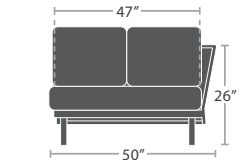

READY TO SHIP

SOFA SF-1028-103

36 lbs.

READY TO SHIP

11 lbs.

DINING ARM CHAIR SF-1028-163

READY TO SHIP

17 lbs.

ARMLESS LOUNGE CHAIR SF-1028-131

READY TO SHIP

19 lbs.

CORNER SF-1028-151

READY TO SHIP

19 lbs.

ARMLESS LOVESEAT SF-1028-132

READY TO SHIP

30 lbs.

RIGHT ARM LOVESEAT SF-1028-122

READY TO SHIP

30 lbs.

LEFT ARM LOVESEAT SF-1028-112

READY TO SHIP

12 lbs.

END TABLE SF-1028-313