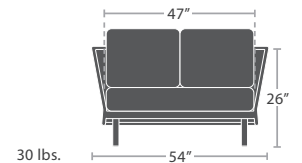

LUXE COLLECTION

MATERIAL OVERVIEW

POWDER COATED ALUMINUM FRAME | DURAROPES STRAPPING | CUSHIONS ARE NOT INCLUDED

CLUB CHAIR SF-1028-101

19 lbs.

READY TO SHIP

LOVESEAT SF-1028-102

30 lbs.

READY TO SHIP

SOFA SF-1028-103

36 lbs.

READY TO SHIP

11 lbs.

DINING ARM CHAIR SF-1028-163

READY TO SHIP

17 lbs.

ARMLESS LOUNGE CHAIR SF-1028-131

READY TO SHIP

19 lbs.

CORNER SF-1028-151

READY TO SHIP

19 lbs.

ARMLESS LOVESEAT SF-1028-132

READY TO SHIP

30 lbs.

RIGHT ARM LOVESEAT SF-1028-122

READY TO SHIP

30 lbs.

LEFT ARM LOVESEAT SF-1028-112

READY TO SHIP

12 lbs.

END TABLE SF-1028-313