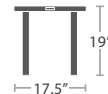

ARMLESS LOUNGE CHAIR SF-1028-131

READY TO SHIP

19 lbs.

CORNER SF-1028-151

READY TO SHIP

19 lbs.

ARMLESS LOVESEAT SF-1028-132

READY TO SHIP

30 lbs.

RIGHT ARM LOVESEAT SF-1028-122

READY TO SHIP

30 lbs.

LEFT ARM LOVESEAT SF-1028-112

READY TO SHIP

12 lbs.

END TABLE SF-1028-313