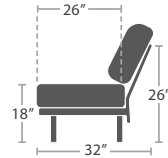

LUXE COLLECTION

MATERIAL OVERVIEW

POWDER COATED ALUMINUM FRAME | DURAROPES STRAPPING | CUSHIONS ARE NOT INCLUDED

CLUB CHAIR SF-1028-101

19 lbs.

READY TO SHIP

LOVESEAT SF-1028-102

30 lbs.

READY TO SHIP

SOFA SF-1028-103

36 lbs.

READY TO SHIP

11 lbs.

DINING ARM CHAIR SF-1028-163

READY TO SHIP

17 lbs.

ARMLESS LOUNGE CHAIR SF-1028-131

READY TO SHIP

19 lbs.

CORNER SF-1028-151

READY TO SHIP

19 lbs.

ARMLESS LOVESEAT SF-1028-132

READY TO SHIP

30 lbs.

RIGHT ARM LOVESEAT SF-1028-122

READY TO SHIP

30 lbs.

LEFT ARM LOVESEAT SF-1028-112

READY TO SHIP

12 lbs.

END TABLE SF-1028-313