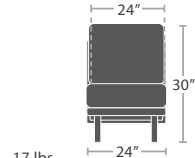

READY TO SHIP

SOFA SF-1028-103

36 lbs.

READY TO SHIP

11 lbs.

DINING ARM CHAIR SF-1028-163

READY TO SHIP

17 lbs.

ARMLESS LOUNGE CHAIR SF-1028-131

READY TO SHIP

19 lbs.

CORNER SF-1028-151

READY TO SHIP

19 lbs.

ARMLESS LOVESEAT SF-1028-132

READY TO SHIP

30 lbs.

RIGHT ARM LOVESEAT SF-1028-122

READY TO SHIP

30 lbs.

LEFT ARM LOVESEAT SF-1028-112

READY TO SHIP

12 lbs.

END TABLE SF-1028-313