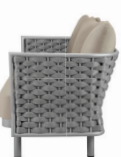

LUXE COLLECTION

MATERIAL OVERVIEW

POWDER COATED ALUMINUM FRAME | DURAROPES STRAPPING | CUSHIONS ARE NOT INCLUDED

CLUB CHAIR SF-1028-101

19 lbs.

READY TO SHIP

LOVESEAT SF-1028-102

30 lbs.

READY TO SHIP

SOFA SF-1028-103

36 lbs.

READY TO SHIP

11 lbs.

DINING ARM CHAIR SF-1028-163

READY TO SHIP

17 lbs.

ARMLESS LOUNGE CHAIR SF-1028-131

READY TO SHIP

19 lbs.

CORNER SF-1028-151

READY TO SHIP

19 lbs.

ARMLESS LOVESEAT SF-1028-132

READY TO SHIP