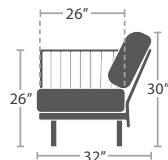

READY TO SHIP

SOFA SF-1028-103

36 lbs.

READY TO SHIP

11 lbs.

DINING ARM CHAIR SF-1028-163

READY TO SHIP

17 lbs.

ARMLESS LOUNGE CHAIR SF-1028-131

READY TO SHIP

19 lbs.

CORNER SF-1028-151

READY TO SHIP

19 lbs.

ARMLESS LOVESEAT SF-1028-132

READY TO SHIP

30 lbs.

RIGHT ARM LOVESEAT SF-1028-122

READY TO SHIP

30 lbs.

LEFT ARM LOVESEAT SF-1028-112

READY TO SHIP

12 lbs.

END TABLE SF-1028-313