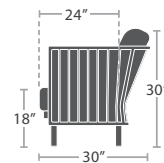

LUXE COLLECTION

MATERIAL OVERVIEW

POWDER COATED ALUMINUM FRAME | DURAROPES STRAPPING | CUSHIONS ARE NOT INCLUDED

CLUB CHAIR SF-1028-101

19 lbs.

READY TO SHIP

LOVESEAT SF-1028-102

30 lbs.

READY TO SHIP

SOFA SF-1028-103

36 lbs.

READY TO SHIP

11 lbs.

DINING ARM CHAIR SF-1028-163

READY TO SHIP

17 lbs.