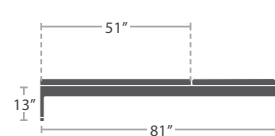

READY TO SHIP

36 lbs.

ARMLESS LOVESEAT SF-2012-132

READY TO SHIP

38 lbs.

CORNER SQUARE SF-2012-151

READY TO SHIP

45 lbs.

LEFT ARM LOVESEAT SF-2012-112

READY TO SHIP

45 lbs.

RIGHT ARM LOVESEAT SF-2012-122

READY TO SHIP

34 lbs.

ARMLESS CHAISE SF-2012-134

READY TO SHIP

16 lbs.

**OTTOMAN SF-2012-142**

READY TO SHIP

25 lbs.

**COFFEE TABLE (SQUARE) SF-2012-301**

READY TO SHIP

31 lbs.

**COFFEE TABLE (RECTANGULAR) SF-2012-311**