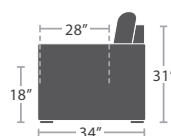

READY TO SHIP

36 lbs.

ARMLESS LOVESEAT SF-2012-132

READY TO SHIP

38 lbs.

CORNER SQUARE SF-2012-151

READY TO SHIP

45 lbs.

LEFT ARM LOVESEAT SF-2012-112

READY TO SHIP

45 lbs.

RIGHT ARM LOVESEAT SF-2012-122

READY TO SHIP

34 lbs.

ARMLESS CHAISE SF-2012-134

READY TO SHIP