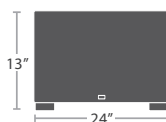

LEFT ARM LOVESEAT SF-2012-112

READY TO SHIP

45 lbs.

RIGHT ARM LOVESEAT SF-2012-122

READY TO SHIP

34 lbs.

ARMLESS CHAISE SF-2012-134

READY TO SHIP

16 lbs.

**OTTOMAN SF-2012-142**

READY TO SHIP

25 lbs.

**COFFEE TABLE (SQUARE) SF-2012-301**

READY TO SHIP

31 lbs.

**COFFEE TABLE (RECTANGULAR) SF-2012-311**

READY TO SHIP

15 lbs.

**END TABLE (SQUARE) SF-2012-303**

READY TO SHIP