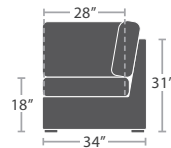

READY TO SHIP

36 lbs.

ARMLESS LOVESEAT SF-2012-132

READY TO SHIP

38 lbs.

CORNER SQUARE SF-2012-151

READY TO SHIP

45 lbs.

LEFT ARM LOVESEAT SF-2012-112

READY TO SHIP

45 lbs.

RIGHT ARM LOVESEAT SF-2012-122

READY TO SHIP

34 lbs.

ARMLESS CHAISE SF-2012-134

READY TO SHIP