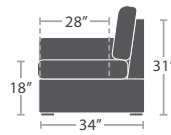

READY TO SHIP

36 lbs.

ARMLESS LOVESEAT SF-2012-132

READY TO SHIP

38 lbs.

CORNER SQUARE SF-2012-151

READY TO SHIP

45 lbs.

LEFT ARM LOVESEAT SF-2012-112

READY TO SHIP

45 lbs.

RIGHT ARM LOVESEAT SF-2012-122

READY TO SHIP

34 lbs.

ARMLESS CHAISE SF-2012-134

READY TO SHIP