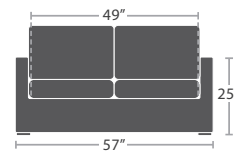

## MATERIAL OVERVIEW

POWDER COATED ALUMINUM FRAME | FROSTED TEMPERED GLASS INSERTS | STANDARD CUSHIONS ARE INCLUDED

35 lbs.

CLUB CHAIR SF-2012-101

READY TO SHIP

46 lbs.

LOVESEAT SF-2012-102

READY TO SHIP

READY TO SHIP

36 lbs.

ARMLESS LOVESEAT SF-2012-132

READY TO SHIP

38 lbs.

CORNER SQUARE SF-2012-151

READY TO SHIP

45 lbs.