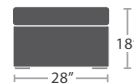

READY TO SHIP

36 lbs.

ARMLESS LOVESEAT SF-2012-132

READY TO SHIP

38 lbs.

CORNER SQUARE SF-2012-151

READY TO SHIP

45 lbs.

LEFT ARM LOVESEAT SF-2012-112

READY TO SHIP

45 lbs.

RIGHT ARM LOVESEAT SF-2012-122

READY TO SHIP

34 lbs.

ARMLESS CHAISE SF-2012-134

READY TO SHIP

16 lbs.

**OTTOMAN SF-2012-142**

READY TO SHIP

25 lbs.

**COFFEE TABLE (SQUARE) SF-2012-301**

READY TO SHIP

31 lbs.

**COFFEE TABLE (RECTANGULAR) SF-2012-311**