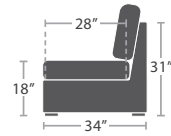

## MATERIAL OVERVIEW

POWDER COATED ALUMINUM FRAME | FROSTED TEMPERED GLASS INSERTS | STANDARD CUSHIONS ARE INCLUDED

35 lbs.

CLUB CHAIR SF-2012-101

READY TO SHIP

46 lbs.

LOVESEAT SF-2012-102

READY TO SHIP

60 lbs.

SOFA SF-2012-103

READY TO SHIP

STOCKED IN

ESPRESSO

CALIFORNIA SAND

25 lbs.

ARMLESS LOUNGE CHAIR SF-2012-131

READY TO SHIP

36 lbs.

ARMLESS LOVESEAT SF-2012-132

READY TO SHIP

38 lbs.

CORNER SQUARE SF-2012-151

READY TO SHIP

45 lbs.