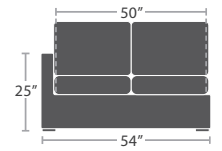

READY TO SHIP

36 lbs.

ARMLESS LOVESEAT SF-2012-132

READY TO SHIP

38 lbs.

CORNER SQUARE SF-2012-151

READY TO SHIP

45 lbs.

LEFT ARM LOVESEAT SF-2012-112

READY TO SHIP

45 lbs.

RIGHT ARM LOVESEAT SF-2012-122

READY TO SHIP

34 lbs.

ARMLESS CHAISE SF-2012-134

READY TO SHIP