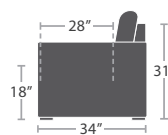

## MATERIAL OVERVIEW

POWDER COATED ALUMINUM FRAME | FROSTED TEMPERED GLASS INSERTS | STANDARD CUSHIONS ARE INCLUDED

35 lbs.

CLUB CHAIR SF-2012-101

READY TO SHIP

46 lbs.

LOVESEAT SF-2012-102

READY TO SHIP