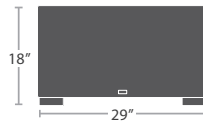

READY TO SHIP

36 lbs.

ARMLESS LOVESEAT SF-2012-132

READY TO SHIP

38 lbs.

CORNER SQUARE SF-2012-151

READY TO SHIP

45 lbs.

LEFT ARM LOVESEAT SF-2012-112

READY TO SHIP

45 lbs.

RIGHT ARM LOVESEAT SF-2012-122

READY TO SHIP

34 lbs.

ARMLESS CHAISE SF-2012-134

READY TO SHIP

16 lbs.

**OTTOMAN SF-2012-142**

READY TO SHIP

25 lbs.

**COFFEE TABLE (SQUARE) SF-2012-301**

READY TO SHIP

31 lbs.

**COFFEE TABLE (RECTANGULAR) SF-2012-311**