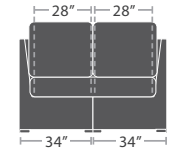

READY TO SHIP

36 lbs.

ARMLESS LOVESEAT SF-2012-132

READY TO SHIP

38 lbs.

CORNER SQUARE SF-2012-151

READY TO SHIP

45 lbs.

LEFT ARM LOVESEAT SF-2012-112

READY TO SHIP

45 lbs.

RIGHT ARM LOVESEAT SF-2012-122

READY TO SHIP

34 lbs.

ARMLESS CHAISE SF-2012-134

READY TO SHIP