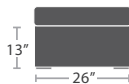

READY TO SHIP

36 lbs.

ARMLESS LOVESEAT SF-2012-132

READY TO SHIP

38 lbs.

CORNER SQUARE SF-2012-151

READY TO SHIP

45 lbs.

LEFT ARM LOVESEAT SF-2012-112

READY TO SHIP

45 lbs.

RIGHT ARM LOVESEAT SF-2012-122

READY TO SHIP

34 lbs.

ARMLESS CHAISE SF-2012-134

READY TO SHIP