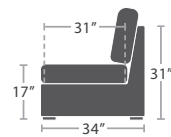

60 lbs.

SOFA SF-2012-103

READY TO SHIP

STOCKED IN

ESPRESSO

CALIFORNIA SAND

25 lbs.

ARMLESS LOUNGE CHAIR SF-2012-131

READY TO SHIP

36 lbs.

ARMLESS LOVESEAT SF-2012-132

READY TO SHIP

38 lbs.

CORNER SQUARE SF-2012-151

READY TO SHIP

45 lbs.