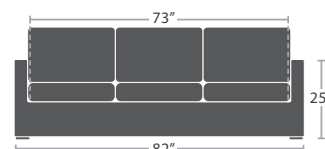

LUCAYA COLLECTION

MATERIAL OVERVIEW

POWDER COATED ALUMINUM FRAME | FROSTED TEMPERED GLASS INSERTS | STANDARD CUSHIONS ARE INCLUDED

35 lbs.

READY TO SHIP

46 lbs.

READY TO SHIP

60 lbs.

READY TO SHIP

STOCKED IN