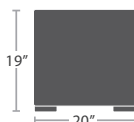

LEFT ARM LOVESEAT SF-2012-112

READY TO SHIP

45 lbs.

RIGHT ARM LOVESEAT SF-2012-122

READY TO SHIP

34 lbs.

ARMLESS CHAISE SF-2012-134

READY TO SHIP

16 lbs.

**OTTOMAN SF-2012-142**

READY TO SHIP

25 lbs.

**COFFEE TABLE (SQUARE) SF-2012-301**

READY TO SHIP

31 lbs.

**COFFEE TABLE (RECTANGULAR) SF-2012-311**

READY TO SHIP

15 lbs.

**END TABLE (SQUARE) SF-2012-303**

READY TO SHIP