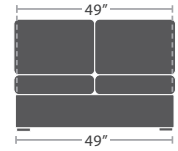

READY TO SHIP

36 lbs.

ARMLESS LOVESEAT SF-2012-132

READY TO SHIP

38 lbs.

CORNER SQUARE SF-2012-151

READY TO SHIP

45 lbs.