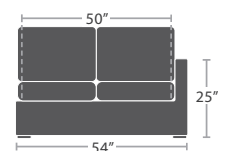

READY TO SHIP

36 lbs.

ARMLESS LOVESEAT SF-2012-132

READY TO SHIP

38 lbs.

CORNER SQUARE SF-2012-151

READY TO SHIP

45 lbs.

LEFT ARM LOVESEAT SF-2012-112

READY TO SHIP

45 lbs.

RIGHT ARM LOVESEAT SF-2012-122

READY TO SHIP

34 lbs.

ARMLESS CHAISE SF-2012-134

READY TO SHIP