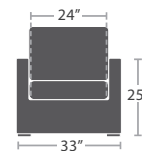

## MATERIAL OVERVIEW

POWDER COATED ALUMINUM FRAME | FROSTED TEMPERED GLASS INSERTS | STANDARD CUSHIONS ARE INCLUDED

35 lbs.

CLUB CHAIR SF-2012-101

READY TO SHIP

46 lbs.

LOVESEAT SF-2012-102

READY TO SHIP