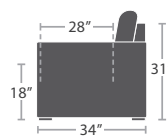

## MATERIAL OVERVIEW

POWDER COATED ALUMINUM FRAME | FROSTED TEMPERED GLASS INSERTS | STANDARD CUSHIONS ARE INCLUDED

35 lbs.

CLUB CHAIR SF-2012-101

READY TO SHIP

46 lbs.

LOVESEAT SF-2012-102

READY TO SHIP

READY TO SHIP

36 lbs.

ARMLESS LOVESEAT SF-2012-132

READY TO SHIP

38 lbs.

CORNER SQUARE SF-2012-151

READY TO SHIP

45 lbs.