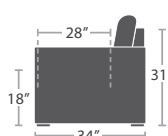

## MATERIAL OVERVIEW

POWDER COATED ALUMINUM FRAME | FROSTED TEMPERED GLASS INSERTS | STANDARD CUSHIONS ARE INCLUDED

35 lbs.

CLUB CHAIR SF-2012-101

READY TO SHIP

46 lbs.

LOVESEAT SF-2012-102

READY TO SHIP

READY TO SHIP

36 lbs.

ARMLESS LOVESEAT SF-2012-132

READY TO SHIP

38 lbs.

CORNER SQUARE SF-2012-151

READY TO SHIP

45 lbs.