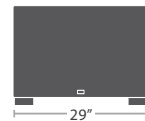

25 lbs.

COFFEE TABLE (SQUARE) SF-2012-301

READY TO SHIP