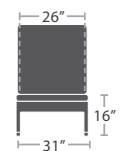

READY TO SHIP

36 lbs.

ARMLESS LOVESEAT SF-2012-132

READY TO SHIP

38 lbs.

CORNER SQUARE SF-2012-151

READY TO SHIP

45 lbs.

LEFT ARM LOVESEAT SF-2012-112

READY TO SHIP

45 lbs.

RIGHT ARM LOVESEAT SF-2012-122

READY TO SHIP

34 lbs.

ARMLESS CHAISE SF-2012-134

READY TO SHIP

16 lbs.

**OTTOMAN SF-2012-142**

READY TO SHIP

25 lbs.

**COFFEE TABLE (SQUARE) SF-2012-301**

READY TO SHIP

31 lbs.

**COFFEE TABLE (RECTANGULAR) SF-2012-311**

READY TO SHIP

15 lbs.

**END TABLE (SQUARE) SF-2012-303**

READY TO SHIP