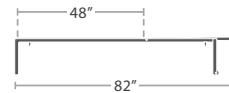

DURABOARD

COMPOSITE WOOD

IPE WOOD

ARMLESS CHAISE SF-3001-134 STACKS 8

28 lbs. MADE TO ORDER

CHAISE WITH ARMS SF-3001-104

30 lbs. MADE TO ORDER

ARMLESS DOUBLE CHAISE SF-3001-135

57 lbs. MADE TO ORDER

CLUB CHAIR SF-3001-101

9 lbs. MADE TO ORDER

LOVESEAT SF-3001-102

14 lbs. MADE TO ORDER

8 lbs.

SIDE TABLE SF-3001-302

MADE TO ORDER