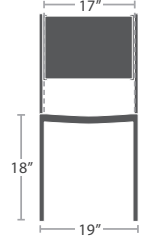

57 lbs. MADE TO ORDER

CLUB CHAIR SF-3001-101

9 lbs. MADE TO ORDER

LOVESEAT SF-3001-102

14 lbs. MADE TO ORDER

8 lbs.

SIDE TABLE SF-3001-302

MADE TO ORDER

8 lbs.

DINING SIDE CHAIR SF-3001-162 STACKS 6

MADE TO ORDER

10 lbs.

DINING ARM CHAIR SF-3001-163 STACKS 6

MADE TO ORDER

13 lbs.

Available in Counter Height

LEGS - SIDE/COFFEE TABLE BASE

(SET OF 4 LEGS)

SF-3001-510 Width:2" Depth:2" Height:17" Weight:5 lbs.

LEGS - END

(SET OF 4 LEGS)

SF-3001-520 Width:2" Depth:2" Height:17" Weight:5 lbs.

LEGS - DINING TABLE BASE

(SET OF 4 LEGS)

SF-3001-581 Width:3" Depth:3" Height:29" Weight:12 lbs.

LEGS - BAR TABLE BASE

(SET OF 4 LEGS)

SF-3001-591 Width:3" Depth:3" Height:39" Weight:15 lbs.