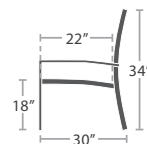

DURABOARD

COMPOSITE WOOD

IPE WOOD

ARMLESS CHAISE SF-3001-134 STACKS 8

28 lbs. MADE TO ORDER

CHAISE WITH ARMS SF-3001-104

30 lbs. MADE TO ORDER

ARMLESS DOUBLE CHAISE SF-3001-135

57 lbs. MADE TO ORDER

CLUB CHAIR SF-3001-101

9 lbs. MADE TO ORDER

LOVESEAT SF-3001-102

14 lbs. MADE TO ORDER

8 lbs.

SIDE TABLE SF-3001-302

MADE TO ORDER