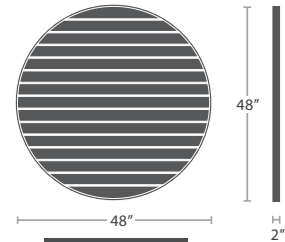

BAR SIDE CHAIR SF-3001-172

MADE TO ORDER

14 lbs.

Available in Counter Height

BAR ARM CHAIR SF-3001-173

MADE TO ORDER

SQUARE

SF-3001-400
10 lbs.

SF-3001-402
13 lbs.

SF-3001-405
23 lbs.

SF-3001-406
26 lbs.

SF-3001-406
39 lbs.

SF-3001-406
45 lbs.

CIRCLE

SF-3001-420
7 lbs.

SF-3001-421
10 lbs.

SF-3001-424
18 lbs.

SF-3001-425
20 lbs.

SF-3001-426
25 lbs.

SF-3001-427
32 lbs.

SF-3001-416
60 lbs.

SF-3001-417
65 lbs.

*Shown Assembled.
Tops and legs sold separately.

TABLE LEGS

LEGS - SIDE/COFFEE TABLE BASE

(SET OF 4 LEGS)

SF-3001-510 Width:2" Depth:2" Height:17" Weight:5 lbs.

LEGS - END

(SET OF 4 LEGS)

SF-3001-520 Width:2" Depth:2" Height:17" Weight:5 lbs.

LEGS - DINING TABLE BASE