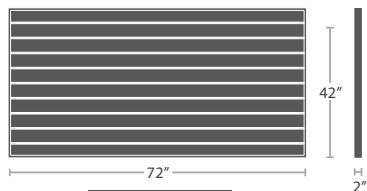

SF-3001-402
13 lbs.

SF-3001-405
23 lbs.

SF-3001-406
26 lbs.

SF-3001-406
39 lbs.

SF-3001-406
45 lbs.

CIRCLE

SF-3001-420
7 lbs.

SF-3001-421
10 lbs.

SF-3001-424
18 lbs.

SF-3001-425
20 lbs.

SF-3001-426
25 lbs.

SF-3001-427
32 lbs.

SF-3001-416
60 lbs.

SF-3001-417
65 lbs.

*Shown Assembled.
Tops and legs sold separately.

TABLE LEGS

LEGS - SIDE/COFFEE TABLE BASE

(SET OF 4 LEGS)

SF-3001-510 Width:2" Depth:2" Height:17" Weight:5 lbs.

LEGS - END

(SET OF 4 LEGS)

SF-3001-520 Width:2" Depth:2" Height:17" Weight:5 lbs.

LEGS - DINING TABLE BASE