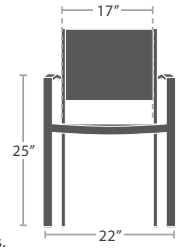

57 lbs. MADE TO ORDER

CLUB CHAIR SF-3001-101

9 lbs. MADE TO ORDER

LOVESEAT SF-3001-102

14 lbs. MADE TO ORDER

8 lbs.

SIDE TABLE SF-3001-302

MADE TO ORDER

8 lbs.

DINING SIDE CHAIR SF-3001-162 STACKS 6

MADE TO ORDER

10 lbs.

DINING ARM CHAIR SF-3001-163 STACKS 6

MADE TO ORDER

13 lbs.

Available in Counter Height

BAR SIDE CHAIR SF-3001-172

MADE TO ORDER

14 lbs.

Available in Counter Height

BAR ARM CHAIR SF-3001-173

MADE TO ORDER

SQUARE

SF-3001-400
10 lbs.

(SET OF 4 LEGS)

SF-3001-581 Width:3" Depth:3" Height:29" Weight:12 lbs.

LEGS - BAR TABLE BASE

(SET OF 4 LEGS)

SF-3001-591 Width:3" Depth:3" Height:39" Weight:15 lbs.