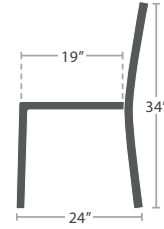

57 lbs. MADE TO ORDER

CLUB CHAIR SF-3001-101

9 lbs. MADE TO ORDER

LOVESEAT SF-3001-102

14 lbs. MADE TO ORDER

8 lbs.

SIDE TABLE SF-3001-302

MADE TO ORDER

8 lbs.

DINING SIDE CHAIR SF-3001-162 STACKS 6

MADE TO ORDER

10 lbs.

DINING ARM CHAIR SF-3001-163 STACKS 6

MADE TO ORDER

13 lbs.

Available in Counter Height

(SET OF 4 LEGS)

SF-3001-581 Width:3" Depth:3" Height:29" Weight:12 lbs.

LEGS - BAR TABLE BASE

(SET OF 4 LEGS)

SF-3001-591 Width:3" Depth:3" Height:39" Weight:15 lbs.