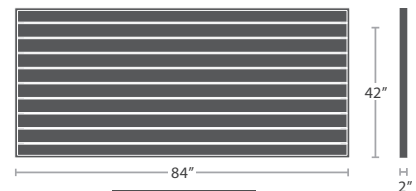

SF-3001-424
18 lbs.

SF-3001-425
20 lbs.

SF-3001-426
25 lbs.

SF-3001-427
32 lbs.

SF-3001-416
60 lbs.

SF-3001-417
65 lbs.

*Shown Assembled.
Tops and legs sold separately.

TABLE LEGS

LEGS - SIDE/COFFEE TABLE BASE

(SET OF 4 LEGS)

SF-3001-510 Width:2" Depth:2" Height:17" Weight:5 lbs.

LEGS - END

(SET OF 4 LEGS)

SF-3001-520 Width:2" Depth:2" Height:17" Weight:5 lbs.

LEGS - DINING TABLE BASE