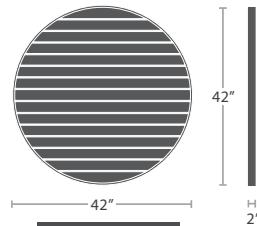

BAR SIDE CHAIR SF-3001-172

MADE TO ORDER

14 lbs.

Available in Counter Height

BAR ARM CHAIR SF-3001-173

MADE TO ORDER

SQUARE

SF-3001-400
10 lbs.

SF-3001-402
13 lbs.

SF-3001-405
23 lbs.

SF-3001-406
26 lbs.

SF-3001-406
39 lbs.

SF-3001-406
45 lbs.

CIRCLE

SF-3001-420
7 lbs.

SF-3001-421
10 lbs.

SF-3001-424
18 lbs.

SF-3001-425
20 lbs.

SF-3001-426
25 lbs.

SF-3001-427
32 lbs.

SF-3001-416
60 lbs.

SF-3001-417
65 lbs.

*Shown Assembled.
Tops and legs sold separately.

TABLE LEGS