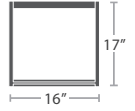

DURABOARD

COMPOSITE WOOD

IPE WOOD

ARMLESS CHAISE SF-3001-134 STACKS 8

28 lbs. MADE TO ORDER

CHAISE WITH ARMS SF-3001-104

30 lbs. MADE TO ORDER

ARMLESS DOUBLE CHAISE SF-3001-135

57 lbs. MADE TO ORDER

CLUB CHAIR SF-3001-101

9 lbs. MADE TO ORDER

LOVESEAT SF-3001-102

14 lbs. MADE TO ORDER

8 lbs.

SIDE TABLE SF-3001-302

MADE TO ORDER

8 lbs.

DINING SIDE CHAIR SF-3001-162 STACKS 6

MADE TO ORDER

10 lbs.

DINING ARM CHAIR SF-3001-163 STACKS 6

MADE TO ORDER

13 lbs.

Available in Counter Height

(SET OF 4 LEGS)

SF-3001-581 Width:3" Depth:3" Height:29" Weight:12 lbs.

LEGS - BAR TABLE BASE

(SET OF 4 LEGS)

SF-3001-591 Width:3" Depth:3" Height:39" Weight:15 lbs.