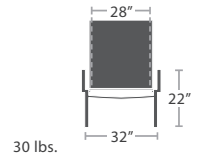

DURABOARD

COMPOSITE WOOD

IPE WOOD

ARMLESS CHAISE SF-3001-134 STACKS 8

28 lbs. MADE TO ORDER

CHAISE WITH ARMS SF-3001-104

30 lbs. MADE TO ORDER

ARMLESS DOUBLE CHAISE SF-3001-135

57 lbs. MADE TO ORDER

CLUB CHAIR SF-3001-101

9 lbs. MADE TO ORDER

LOVESEAT SF-3001-102

14 lbs. MADE TO ORDER

8 lbs.

SIDE TABLE SF-3001-302

MADE TO ORDER

LEGS - SIDE/COFFEE TABLE BASE

(SET OF 4 LEGS)

SF-3001-510 Width:2" Depth:2" Height:17" Weight:5 lbs.

LEGS - END

(SET OF 4 LEGS)

SF-3001-520 Width:2" Depth:2" Height:17" Weight:5 lbs.

LEGS - DINING TABLE BASE

(SET OF 4 LEGS)

SF-3001-581 Width:3" Depth:3" Height:29" Weight:12 lbs.

LEGS - BAR TABLE BASE

(SET OF 4 LEGS)

SF-3001-591 Width:3" Depth:3" Height:39" Weight:15 lbs.