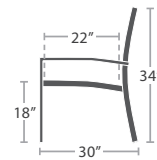

DURABOARD

COMPOSITE WOOD

IPE WOOD

ARMLESS CHAISE SF-3001-134 STACKS 8

28 lbs. MADE TO ORDER

CHAISE WITH ARMS SF-3001-104

30 lbs. MADE TO ORDER

ARMLESS DOUBLE CHAISE SF-3001-135

57 lbs. MADE TO ORDER

CLUB CHAIR SF-3001-101

9 lbs. MADE TO ORDER

LOVESEAT SF-3001-102

14 lbs. MADE TO ORDER

8 lbs.

SIDE TABLE SF-3001-302

MADE TO ORDER