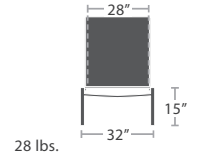

DURABOARD

COMPOSITE WOOD

IPE WOOD

ARMLESS CHAISE SF-3001-134 STACKS 8

28 lbs. MADE TO ORDER

CHAISE WITH ARMS SF-3001-104

30 lbs. MADE TO ORDER

ARMLESS DOUBLE CHAISE SF-3001-135

57 lbs. MADE TO ORDER

CLUB CHAIR SF-3001-101

9 lbs. MADE TO ORDER

LOVESEAT SF-3001-102

14 lbs. MADE TO ORDER

8 lbs.

SIDE TABLE SF-3001-302

MADE TO ORDER

LEGS - SIDE/COFFEE TABLE BASE

(SET OF 4 LEGS)

SF-3001-510 Width:2" Depth:2" Height:17" Weight:5 lbs.

LEGS - END

(SET OF 4 LEGS)

SF-3001-520 Width:2" Depth:2" Height:17" Weight:5 lbs.

LEGS - DINING TABLE BASE

(SET OF 4 LEGS)

SF-3001-581 Width:3" Depth:3" Height:29" Weight:12 lbs.

LEGS - BAR TABLE BASE

(SET OF 4 LEGS)

SF-3001-591 Width:3" Depth:3" Height:39" Weight:15 lbs.