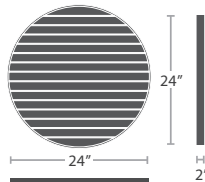

8 lbs.

DINING SIDE CHAIR SF-3001-162 STACKS 6

MADE TO ORDER

10 lbs.

DINING ARM CHAIR SF-3001-163 STACKS 6

MADE TO ORDER

13 lbs.

Available in Counter Height

BAR SIDE CHAIR SF-3001-172

MADE TO ORDER

14 lbs.

Available in Counter Height

BAR ARM CHAIR SF-3001-173

MADE TO ORDER

SQUARE

SF-3001-400
10 lbs.

SF-3001-402
13 lbs.

SF-3001-405
23 lbs.

SF-3001-406
26 lbs.

SF-3001-406
39 lbs.

SF-3001-406
45 lbs.

CIRCLE

SF-3001-420
7 lbs.

SF-3001-421
10 lbs.

SF-3001-424
18 lbs.

SF-3001-425
20 lbs.

SF-3001-426
25 lbs.

SF-3001-427
32 lbs.

SF-3001-416
60 lbs.

SF-3001-417
65 lbs.

*Shown Assembled.
Tops and legs sold separately.

TABLE LEGS