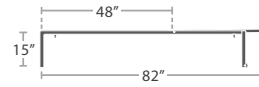

DURABOARD

COMPOSITE WOOD

IPE WOOD

ARMLESS CHAISE SF-3001-134 STACKS 8

28 lbs. MADE TO ORDER

CHAISE WITH ARMS SF-3001-104

30 lbs. MADE TO ORDER

ARMLESS DOUBLE CHAISE SF-3001-135

57 lbs. MADE TO ORDER

CLUB CHAIR SF-3001-101

9 lbs. MADE TO ORDER

LOVESEAT SF-3001-102

14 lbs. MADE TO ORDER

8 lbs.

SIDE TABLE SF-3001-302

MADE TO ORDER