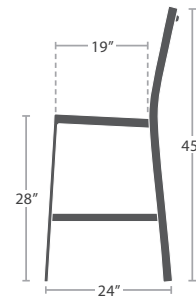

57 lbs. MADE TO ORDER

CLUB CHAIR SF-3001-101

9 lbs. MADE TO ORDER

LOVESEAT SF-3001-102

14 lbs. MADE TO ORDER

8 lbs.

SIDE TABLE SF-3001-302

MADE TO ORDER

8 lbs.

DINING SIDE CHAIR SF-3001-162 STACKS 6

MADE TO ORDER

10 lbs.

DINING ARM CHAIR SF-3001-163 STACKS 6

MADE TO ORDER

13 lbs.

Available in Counter Height

BAR SIDE CHAIR SF-3001-172

MADE TO ORDER

14 lbs.

Available in Counter Height

BAR ARM CHAIR SF-3001-173

MADE TO ORDER

SQUARE

SF-3001-400
10 lbs.

(SET OF 4 LEGS)

SF-3001-581 Width:3" Depth:3" Height:29" Weight:12 lbs.

LEGS - BAR TABLE BASE

(SET OF 4 LEGS)

SF-3001-591 Width:3" Depth:3" Height:39" Weight:15 lbs.