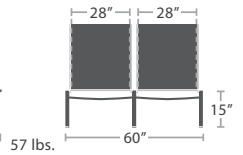

DURABOARD

COMPOSITE WOOD

IPE WOOD

ARMLESS CHAISE SF-3001-134 STACKS 8

28 lbs. MADE TO ORDER

CHAISE WITH ARMS SF-3001-104

30 lbs. MADE TO ORDER

ARMLESS DOUBLE CHAISE SF-3001-135

57 lbs. MADE TO ORDER

CLUB CHAIR SF-3001-101

9 lbs. MADE TO ORDER

LOVESEAT SF-3001-102

14 lbs. MADE TO ORDER

8 lbs.

SIDE TABLE SF-3001-302

MADE TO ORDER