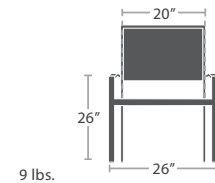

DURABOARD

COMPOSITE WOOD

IPE WOOD

ARMLESS CHAISE SF-3001-134 STACKS 8

28 lbs. MADE TO ORDER

CHAISE WITH ARMS SF-3001-104

30 lbs. MADE TO ORDER

ARMLESS DOUBLE CHAISE SF-3001-135

57 lbs. MADE TO ORDER

CLUB CHAIR SF-3001-101

9 lbs. MADE TO ORDER

LOVESEAT SF-3001-102

14 lbs. MADE TO ORDER

8 lbs.

SIDE TABLE SF-3001-302

MADE TO ORDER

LEGS - SIDE/COFFEE TABLE BASE

(SET OF 4 LEGS)

SF-3001-510 Width:2" Depth:2" Height:17" Weight:5 lbs.

LEGS - END

(SET OF 4 LEGS)

SF-3001-520 Width:2" Depth:2" Height:17" Weight:5 lbs.

LEGS - DINING TABLE BASE

(SET OF 4 LEGS)

SF-3001-581 Width:3" Depth:3" Height:29" Weight:12 lbs.

LEGS - BAR TABLE BASE

(SET OF 4 LEGS)

SF-3001-591 Width:3" Depth:3" Height:39" Weight:15 lbs.