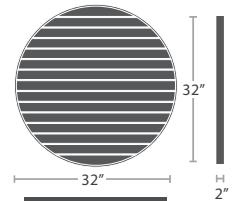

BAR SIDE CHAIR SF-3001-172

MADE TO ORDER

14 lbs.

Available in Counter Height

BAR ARM CHAIR SF-3001-173

MADE TO ORDER

SQUARE

SF-3001-400
10 lbs.

SF-3001-402
13 lbs.

SF-3001-405
23 lbs.

SF-3001-406
26 lbs.

SF-3001-406
39 lbs.

SF-3001-406
45 lbs.

CIRCLE

SF-3001-420
7 lbs.

SF-3001-421
10 lbs.

SF-3001-424
18 lbs.

SF-3001-425
20 lbs.

SF-3001-426
25 lbs.

SF-3001-427
32 lbs.

SF-3001-416
60 lbs.

SF-3001-417
65 lbs.

*Shown Assembled.
Tops and legs sold separately.

TABLE LEGS