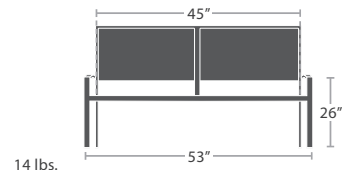

DURABOARD

COMPOSITE WOOD

IPE WOOD

ARMLESS CHAISE SF-3001-134 STACKS 8

28 lbs. MADE TO ORDER

CHAISE WITH ARMS SF-3001-104

30 lbs. MADE TO ORDER

ARMLESS DOUBLE CHAISE SF-3001-135

57 lbs. MADE TO ORDER

CLUB CHAIR SF-3001-101

9 lbs. MADE TO ORDER

LOVESEAT SF-3001-102

14 lbs. MADE TO ORDER

8 lbs.

SIDE TABLE SF-3001-302

MADE TO ORDER

LEGS - SIDE/COFFEE TABLE BASE

(SET OF 4 LEGS)

SF-3001-510 Width:2" Depth:2" Height:17" Weight:5 lbs.

LEGS - END

(SET OF 4 LEGS)

SF-3001-520 Width:2" Depth:2" Height:17" Weight:5 lbs.

LEGS - DINING TABLE BASE

(SET OF 4 LEGS)

SF-3001-581 Width:3" Depth:3" Height:29" Weight:12 lbs.

LEGS - BAR TABLE BASE

(SET OF 4 LEGS)

SF-3001-591 Width:3" Depth:3" Height:39" Weight:15 lbs.