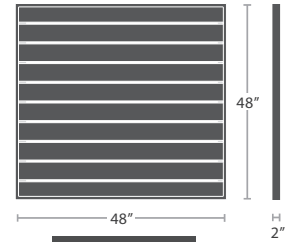

BAR SIDE CHAIR SF-3001-172

MADE TO ORDER

14 lbs.

Available in Counter Height

BAR ARM CHAIR SF-3001-173

MADE TO ORDER

SQUARE

SF-3001-400
10 lbs.

SF-3001-402
13 lbs.

SF-3001-405
23 lbs.

SF-3001-406
26 lbs.

SF-3001-406
39 lbs.

SF-3001-406
45 lbs.

CIRCLE

SF-3001-420
7 lbs.

SF-3001-421
10 lbs.

SF-3001-424
18 lbs.

SF-3001-425
20 lbs.

SF-3001-426
25 lbs.

SF-3001-427
32 lbs.

SF-3001-416
60 lbs.

SF-3001-417
65 lbs.

*Shown Assembled.
Tops and legs sold separately.

TABLE LEGS