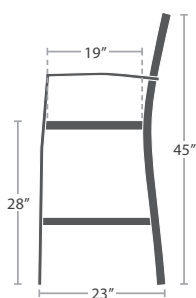

57 lbs. MADE TO ORDER

CLUB CHAIR SF-3001-101

9 lbs. MADE TO ORDER

LOVESEAT SF-3001-102

14 lbs. MADE TO ORDER

8 lbs.

SIDE TABLE SF-3001-302

MADE TO ORDER

8 lbs.

DINING SIDE CHAIR SF-3001-162 STACKS 6

MADE TO ORDER

10 lbs.

DINING ARM CHAIR SF-3001-163 STACKS 6

MADE TO ORDER

13 lbs.

Available in Counter Height

BAR SIDE CHAIR SF-3001-172

MADE TO ORDER

14 lbs.

Available in Counter Height

BAR ARM CHAIR SF-3001-173

MADE TO ORDER

SQUARE

SF-3001-400
10 lbs.

(SET OF 4 LEGS)

SF-3001-581 Width:3" Depth:3" Height:29" Weight:12 lbs.

LEGS - BAR TABLE BASE

(SET OF 4 LEGS)

SF-3001-591 Width:3" Depth:3" Height:39" Weight:15 lbs.