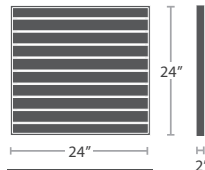

8 lbs.

DINING SIDE CHAIR SF-3001-162 STACKS 6

MADE TO ORDER

10 lbs.

DINING ARM CHAIR SF-3001-163 STACKS 6

MADE TO ORDER

13 lbs.

Available in Counter Height

BAR SIDE CHAIR SF-3001-172

MADE TO ORDER

14 lbs.

Available in Counter Height

BAR ARM CHAIR SF-3001-173

MADE TO ORDER

SQUARE

SF-3001-400
10 lbs.

SF-3001-402
13 lbs.

SF-3001-405
23 lbs.

SF-3001-406
26 lbs.

SF-3001-406
39 lbs.

SF-3001-406
45 lbs.

CIRCLE

SF-3001-420
7 lbs.

SF-3001-421
10 lbs.