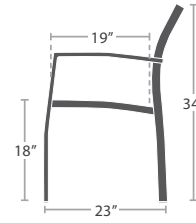

57 lbs. MADE TO ORDER

CLUB CHAIR SF-3001-101

9 lbs. MADE TO ORDER

LOVESEAT SF-3001-102

14 lbs. MADE TO ORDER

8 lbs.

SIDE TABLE SF-3001-302

MADE TO ORDER

8 lbs.

DINING SIDE CHAIR SF-3001-162 STACKS 6

MADE TO ORDER

10 lbs.

DINING ARM CHAIR SF-3001-163 STACKS 6

MADE TO ORDER

13 lbs.

Available in Counter Height

LEGS - SIDE/COFFEE TABLE BASE

(SET OF 4 LEGS)

SF-3001-510 Width:2" Depth:2" Height:17" Weight:5 lbs.

LEGS - END

(SET OF 4 LEGS)

SF-3001-520 Width:2" Depth:2" Height:17" Weight:5 lbs.

LEGS - DINING TABLE BASE

(SET OF 4 LEGS)

SF-3001-581 Width:3" Depth:3" Height:29" Weight:12 lbs.

LEGS - BAR TABLE BASE

(SET OF 4 LEGS)

SF-3001-591 Width:3" Depth:3" Height:39" Weight:15 lbs.