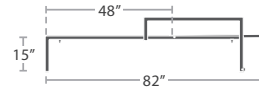

DURABOARD

COMPOSITE WOOD

IPE WOOD

ARMLESS CHAISE SF-3001-134 STACKS 8

28 lbs. MADE TO ORDER

CHAISE WITH ARMS SF-3001-104

30 lbs. MADE TO ORDER

ARMLESS DOUBLE CHAISE SF-3001-135

57 lbs. MADE TO ORDER

CLUB CHAIR SF-3001-101

9 lbs. MADE TO ORDER

LOVESEAT SF-3001-102

14 lbs. MADE TO ORDER

8 lbs.

SIDE TABLE SF-3001-302

MADE TO ORDER