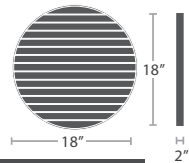

BAR SIDE CHAIR SF-3001-172

MADE TO ORDER

14 lbs.

Available in Counter Height

BAR ARM CHAIR SF-3001-173

MADE TO ORDER

SQUARE

SF-3001-400
10 lbs.

SF-3001-402
13 lbs.

SF-3001-405
23 lbs.

SF-3001-406
26 lbs.

SF-3001-406
39 lbs.

SF-3001-406
45 lbs.

CIRCLE

SF-3001-420
7 lbs.

SF-3001-421
10 lbs.

SF-3001-424
18 lbs.

SF-3001-425
20 lbs.

SF-3001-426
25 lbs.

SF-3001-427
32 lbs.

SF-3001-416
60 lbs.

SF-3001-417
65 lbs.

*Shown Assembled.
Tops and legs sold separately.

TABLE LEGS