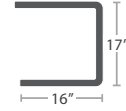

DURABOARD

COMPOSITE WOOD

IPE WOOD

ARMLESS CHAISE SF-3001-134 STACKS 8

28 lbs. MADE TO ORDER

CHAISE WITH ARMS SF-3001-104

30 lbs. MADE TO ORDER

ARMLESS DOUBLE CHAISE SF-3001-135

57 lbs. MADE TO ORDER

CLUB CHAIR SF-3001-101

9 lbs. MADE TO ORDER

LOVESEAT SF-3001-102

14 lbs. MADE TO ORDER

8 lbs.

SIDE TABLE SF-3001-302

MADE TO ORDER

8 lbs.

DINING SIDE CHAIR SF-3001-162 STACKS 6

MADE TO ORDER

10 lbs.

DINING ARM CHAIR SF-3001-163 STACKS 6

MADE TO ORDER

13 lbs.

Available in Counter Height