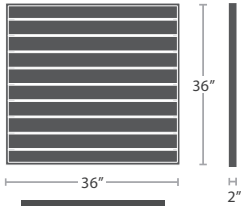

8 lbs.

DINING SIDE CHAIR SF-3001-162 STACKS 6

MADE TO ORDER

10 lbs.

DINING ARM CHAIR SF-3001-163 STACKS 6

MADE TO ORDER

13 lbs.

Available in Counter Height

BAR SIDE CHAIR SF-3001-172

MADE TO ORDER

14 lbs.

Available in Counter Height

BAR ARM CHAIR SF-3001-173

MADE TO ORDER

SQUARE

SF-3001-400
10 lbs.

SF-3001-402
13 lbs.

SF-3001-405
23 lbs.

SF-3001-406
26 lbs.

SF-3001-406
39 lbs.

SF-3001-406
45 lbs.

CIRCLE

SF-3001-420
7 lbs.

SF-3001-421
10 lbs.