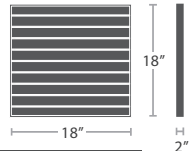

8 lbs.

DINING SIDE CHAIR SF-3001-162 STACKS 6

MADE TO ORDER

10 lbs.

DINING ARM CHAIR SF-3001-163 STACKS 6

MADE TO ORDER

13 lbs.

Available in Counter Height

BAR SIDE CHAIR SF-3001-172

MADE TO ORDER

14 lbs.

Available in Counter Height

BAR ARM CHAIR SF-3001-173

MADE TO ORDER

SQUARE

SF-3001-400
10 lbs.

SF-3001-402
13 lbs.

SF-3001-405
23 lbs.

SF-3001-406
26 lbs.

SF-3001-406
39 lbs.

SF-3001-406
45 lbs.

CIRCLE

SF-3001-420
7 lbs.

SF-3001-421
10 lbs.