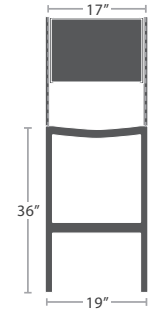

8 lbs.

DINING SIDE CHAIR SF-3001-162 STACKS 6

MADE TO ORDER

10 lbs.

DINING ARM CHAIR SF-3001-163 STACKS 6

MADE TO ORDER

13 lbs.

Available in Counter Height

BAR SIDE CHAIR SF-3001-172

MADE TO ORDER

14 lbs.

Available in Counter Height

BAR ARM CHAIR SF-3001-173

MADE TO ORDER

SQUARE

SF-3001-400
10 lbs.

LEGS - SIDE/COFFEE TABLE BASE

(SET OF 4 LEGS)

SF-3001-510 Width:2" Depth:2" Height:17" Weight:5 lbs.

LEGS - END

(SET OF 4 LEGS)

SF-3001-520 Width:2" Depth:2" Height:17" Weight:5 lbs.

LEGS - DINING TABLE BASE

(SET OF 4 LEGS)

SF-3001-581 Width:3" Depth:3" Height:29" Weight:12 lbs.

LEGS - BAR TABLE BASE

(SET OF 4 LEGS)

SF-3001-591 Width:3" Depth:3" Height:39" Weight:15 lbs.