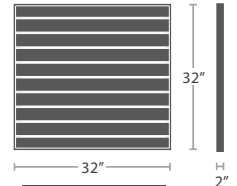

SF-3001-405
23 lbs.