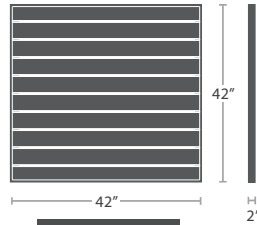

8 lbs.

DINING SIDE CHAIR SF-3001-162 STACKS 6

MADE TO ORDER

10 lbs.

DINING ARM CHAIR SF-3001-163 STACKS 6

MADE TO ORDER

13 lbs.

Available in Counter Height

BAR SIDE CHAIR SF-3001-172

MADE TO ORDER

14 lbs.

Available in Counter Height

BAR ARM CHAIR SF-3001-173

MADE TO ORDER

SQUARE

SF-3001-400
10 lbs.

SF-3001-402
13 lbs.

SF-3001-405
23 lbs.

SF-3001-406
26 lbs.

SF-3001-406
39 lbs.

SF-3001-406
45 lbs.

CIRCLE

SF-3001-420
7 lbs.

SF-3001-421
10 lbs.