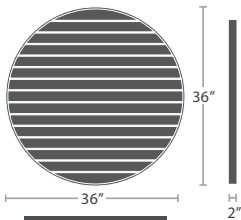

BAR SIDE CHAIR SF-3001-172

MADE TO ORDER

14 lbs.

Available in Counter Height

BAR ARM CHAIR SF-3001-173

MADE TO ORDER

SQUARE

SF-3001-400
10 lbs.

SF-3001-402
13 lbs.

SF-3001-405
23 lbs.

SF-3001-406
26 lbs.

SF-3001-406
39 lbs.

SF-3001-406
45 lbs.

CIRCLE

SF-3001-420
7 lbs.

SF-3001-421
10 lbs.

SF-3001-424
18 lbs.

SF-3001-425
20 lbs.

SF-3001-426
25 lbs.

SF-3001-427
32 lbs.

SF-3001-416
60 lbs.

SF-3001-417
65 lbs.

*Shown Assembled.
Tops and legs sold separately.

TABLE LEGS