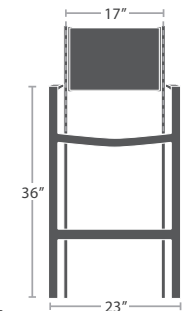

8 lbs.

DINING SIDE CHAIR SF-3001-162 STACKS 6

MADE TO ORDER

10 lbs.

DINING ARM CHAIR SF-3001-163 STACKS 6

MADE TO ORDER

13 lbs.

Available in Counter Height

BAR SIDE CHAIR SF-3001-172

MADE TO ORDER

14 lbs.

Available in Counter Height

BAR ARM CHAIR SF-3001-173

MADE TO ORDER

SQUARE

SF-3001-400
10 lbs.

LEGS - SIDE/COFFEE TABLE BASE

(SET OF 4 LEGS)

SF-3001-510 Width:2" Depth:2" Height:17" Weight:5 lbs.

LEGS - END

(SET OF 4 LEGS)

SF-3001-520 Width:2" Depth:2" Height:17" Weight:5 lbs.

LEGS - DINING TABLE BASE

(SET OF 4 LEGS)

SF-3001-581 Width:3" Depth:3" Height:29" Weight:12 lbs.

LEGS - BAR TABLE BASE

(SET OF 4 LEGS)

SF-3001-591 Width:3" Depth:3" Height:39" Weight:15 lbs.