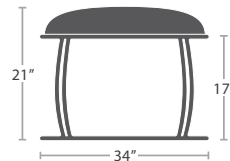

15 lbs.

COFFEE TABLE (ROUND) SF-1020-321

MADE TO ORDER

5 lbs.

END TABLE SF-1020-323

MADE TO ORDER

CLUB CHAIR SF-1020-101

MADE TO ORDER

ROCKING CHAIR SF-1020-190

MADE TO ORDER

18 lbs.

BAR STOOL SF-1020-171

MADE TO ORDER

18 lbs.

OTTOMAN (ROUND) SF-1020-144

MADE TO ORDER

18 lbs.

SIDE TABLE SF-1020-322

MADE TO ORDER

DURABOARD OPTIONS

WHITE

GRAY

CHARCOAL

BLACK