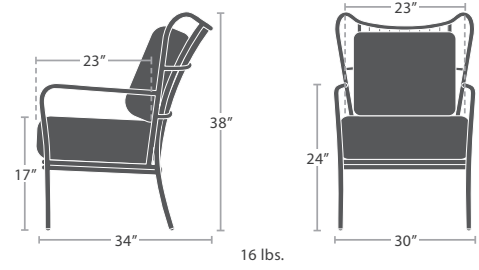

15 lbs.

COFFEE TABLE (ROUND) SF-1020-321

MADE TO ORDER

5 lbs.

END TABLE SF-1020-323

MADE TO ORDER

CLUB CHAIR SF-1020-101

MADE TO ORDER

ROCKING CHAIR SF-1020-190

MADE TO ORDER

18 lbs.

BAR STOOL SF-1020-171

MADE TO ORDER

18 lbs.

OTTOMAN (ROUND) SF-1020-144

MADE TO ORDER

18 lbs.

SIDE TABLE SF-1020-322

MADE TO ORDER

DURABOARD OPTIONS

WHITE

GRAY

CHARCOAL

BLACK