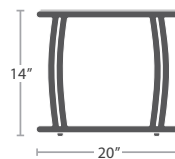

15 lbs.

COFFEE TABLE (ROUND) SF-1020-321

MADE TO ORDER

5 lbs.

END TABLE SF-1020-323

MADE TO ORDER

CLUB CHAIR SF-1020-101

MADE TO ORDER

ROCKING CHAIR SF-1020-190

MADE TO ORDER

18 lbs.

BAR STOOL SF-1020-171

MADE TO ORDER

18 lbs.

OTTOMAN (ROUND) SF-1020-144

MADE TO ORDER

18 lbs.

SIDE TABLE SF-1020-322

MADE TO ORDER

DURABOARD OPTIONS

WHITE

GRAY

CHARCOAL

BLACK