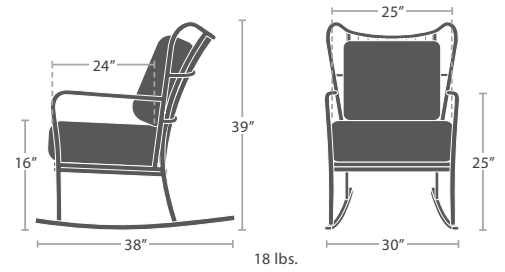

ELEPHANT COLLECTION

MATERIAL OVERVIEW

POWDER COATED ALUMINUM FRAME | ALL POWDER COATING OPTIONS AVAILABLE | CUSHIONS ARE NOT INCLUDED WHERE APPLICABLE

7.5 lbs.

SMALL COFFEE TABLE (ROUND) SF-1020-320

MADE TO ORDER

15 lbs.

COFFEE TABLE (ROUND) SF-1020-321

MADE TO ORDER

5 lbs.

END TABLE SF-1020-323

MADE TO ORDER

CLUB CHAIR SF-1020-101

MADE TO ORDER

ROCKING CHAIR SF-1020-190

MADE TO ORDER

18 lbs.

BAR STOOL SF-1020-171

MADE TO ORDER

18 lbs.

OTTOMAN (ROUND) SF-1020-144

MADE TO ORDER

18 lbs.

SIDE TABLE SF-1020-322

MADE TO ORDER

DURABOARD OPTIONS

WHITE

GRAY

CHARCOAL

BLACK