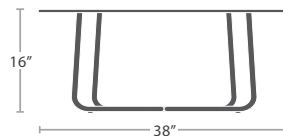

ELEPHANT COLLECTION

MATERIAL OVERVIEW

POWDER COATED ALUMINUM FRAME | ALL POWDER COATING OPTIONS AVAILABLE | CUSHIONS ARE NOT INCLUDED WHERE APPLICABLE

7.5 lbs.

SMALL COFFEE TABLE (ROUND) SF-1020-320

MADE TO ORDER