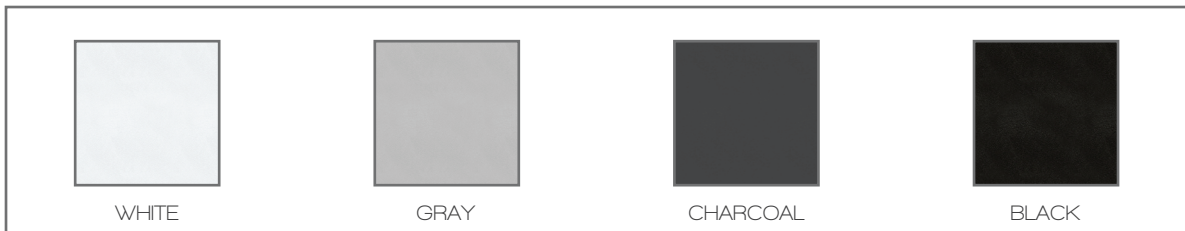

ROCKING CHAIR SF-1020-190

MADE TO ORDER

18 lbs.

BAR STOOL SF-1020-171

MADE TO ORDER

18 lbs.

OTTOMAN (ROUND) SF-1020-144

MADE TO ORDER

18 lbs.

SIDE TABLE SF-1020-322

MADE TO ORDER

DURABOARD OPTIONS

WHITE

GRAY

CHARCOAL

BLACK