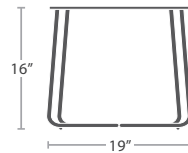

ELEPHANT COLLECTION

MATERIAL OVERVIEW

POWDER COATED ALUMINUM FRAME | ALL POWDER COATING OPTIONS AVAILABLE | CUSHIONS ARE NOT INCLUDED WHERE APPLICABLE

7.5 lbs.

SMALL COFFEE TABLE (ROUND) SF-1020-320

MADE TO ORDER

15 lbs.

COFFEE TABLE (ROUND) SF-1020-321

MADE TO ORDER

5 lbs.

END TABLE SF-1020-323

MADE TO ORDER

CLUB CHAIR SF-1020-101

MADE TO ORDER

ROCKING CHAIR SF-1020-190

MADE TO ORDER

18 lbs.

BAR STOOL SF-1020-171

MADE TO ORDER

18 lbs.

OTTOMAN (ROUND) SF-1020-144

MADE TO ORDER