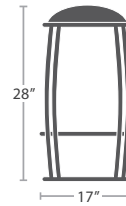

15 lbs.

COFFEE TABLE (ROUND) SF-1020-321

MADE TO ORDER

5 lbs.

END TABLE SF-1020-323

MADE TO ORDER

CLUB CHAIR SF-1020-101

MADE TO ORDER

ROCKING CHAIR SF-1020-190

MADE TO ORDER

18 lbs.

BAR STOOL SF-1020-171

MADE TO ORDER

18 lbs.

OTTOMAN (ROUND) SF-1020-144

MADE TO ORDER

18 lbs.

SIDE TABLE SF-1020-322

MADE TO ORDER

DURABOARD OPTIONS

WHITE

GRAY

CHARCOAL

BLACK