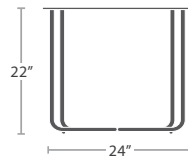

ELEPHANT COLLECTION

MATERIAL OVERVIEW

POWDER COATED ALUMINUM FRAME | ALL POWDER COATING OPTIONS AVAILABLE | CUSHIONS ARE NOT INCLUDED WHERE APPLICABLE

7.5 lbs.

SMALL COFFEE TABLE (ROUND) SF-1020-320

MADE TO ORDER

15 lbs.

COFFEE TABLE (ROUND) SF-1020-321

MADE TO ORDER

5 lbs.

END TABLE SF-1020-323

MADE TO ORDER

CLUB CHAIR SF-1020-101

MADE TO ORDER

ROCKING CHAIR SF-1020-190

MADE TO ORDER

18 lbs.

BAR STOOL SF-1020-171

MADE TO ORDER

18 lbs.

OTTOMAN (ROUND) SF-1020-144

MADE TO ORDER