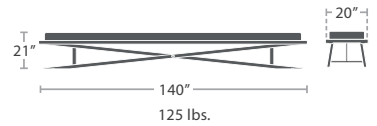

45 lbs.

END TABLE SF-3205-303

MADE TO ORDER

30 lbs.

SIDE TABLE SF-3205-302

MADE TO ORDER

65 lbs.

COFFEE TABLE SF-3205-311

MADE TO ORDER

85 lbs.

LARGE COFFEE TABLE SF-3205-310

MADE TO ORDER

BENCH 72" SF-3205-187

85 lbs.

BENCH 120" SF-3205-188

115 lbs.

BENCH 140" SF-3205-189

125 lbs.

55 lbs.

DINING TABLE SQUARE SF-3205-305

*Umbrella Hole Option Available

MADE TO ORDER

68 lbs.

DINING TABLE RECTANGLE SF-3205-314