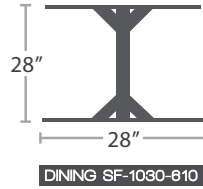

DINING SF-1030-610