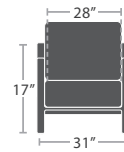

PORCELAIN

DURABOARD

COMPOSITE WOOD

60 lbs.

CLUB CHAIR SF-3205-101

MADE TO ORDER

90 lbs.

LOVESEAT SF-3205-102

MADE TO ORDER

136 lbs.

SOFA SF-3205-103

MADE TO ORDER

25 lbs.

DINING SIDE CHAIR SF-3205-162 STACKS 4

MADE TO ORDER

25 lbs.