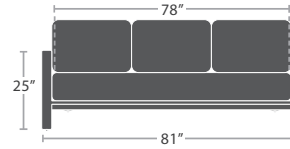

PORCELAIN

DURABOARD

COMPOSITE WOOD

60 lbs.

CLUB CHAIR SF-3205-101

MADE TO ORDER

90 lbs.

LOVESEAT SF-3205-102

MADE TO ORDER

136 lbs.

SOFA SF-3205-103

MADE TO ORDER

25 lbs.

DINING SIDE CHAIR SF-3205-162 STACKS 4

MADE TO ORDER

25 lbs.