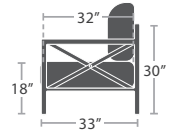

PORCELAIN

DURABOARD

COMPOSITE WOOD

60 lbs.

CLUB CHAIR SF-3205-101

MADE TO ORDER

90 lbs.

LOVESEAT SF-3205-102

MADE TO ORDER

136 lbs.

SOFA SF-3205-103

MADE TO ORDER

25 lbs.

DINING SIDE CHAIR SF-3205-162 STACKS 4

MADE TO ORDER

25 lbs.