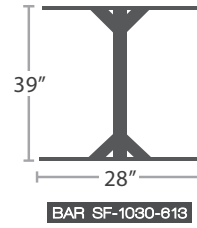

BAR SF-1030-613

T STYLE

MADE TO ORDER