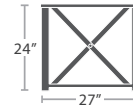

MADE TO ORDER

136 lbs.

SOFA SF-3205-103

MADE TO ORDER

25 lbs.

DINING SIDE CHAIR SF-3205-162 STACKS 4

MADE TO ORDER

25 lbs.

DINING ARM CHAIR SF-3205-163 STACKS 4

MADE TO ORDER

25 lbs.

BAR SIDE CHAIR SF-3205-172 STACKS 4

MADE TO ORDER

25 lbs.

BAR ARM CHAIR SF-3205-173 STACKS 4

MADE TO ORDER

45 lbs.

END TABLE SF-3205-303

MADE TO ORDER

30 lbs.

SIDE TABLE SF-3205-302

MADE TO ORDER

65 lbs.

COFFEE TABLE SF-3205-311