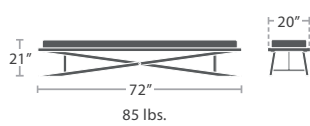

DINING ARM CHAIR SF-3205-163 STACKS 4

MADE TO ORDER

25 lbs.

BAR SIDE CHAIR SF-3205-172 STACKS 4

MADE TO ORDER

25 lbs.

BAR ARM CHAIR SF-3205-173 STACKS 4

MADE TO ORDER

45 lbs.

END TABLE SF-3205-303

MADE TO ORDER

30 lbs.

SIDE TABLE SF-3205-302

MADE TO ORDER

65 lbs.

COFFEE TABLE SF-3205-311

MADE TO ORDER

85 lbs.

LARGE COFFEE TABLE SF-3205-310

MADE TO ORDER

BENCH 72" SF-3205-187

85 lbs.

BENCH 120" SF-3205-188

115 lbs.