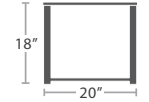

MADE TO ORDER

136 lbs.

SOFA SF-3205-103

MADE TO ORDER

25 lbs.

DINING SIDE CHAIR SF-3205-162 STACKS 4

MADE TO ORDER

25 lbs.

DINING ARM CHAIR SF-3205-163 STACKS 4

MADE TO ORDER

25 lbs.

BAR SIDE CHAIR SF-3205-172 STACKS 4

MADE TO ORDER

25 lbs.

BAR ARM CHAIR SF-3205-173 STACKS 4

MADE TO ORDER

45 lbs.

END TABLE SF-3205-303

MADE TO ORDER

30 lbs.

SIDE TABLE SF-3205-302

MADE TO ORDER

65 lbs.

COFFEE TABLE SF-3205-311