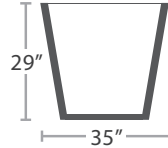

DINING SF-1030-611