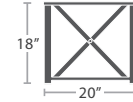

MADE TO ORDER

136 lbs.

SOFA SF-3205-103

MADE TO ORDER

25 lbs.

DINING SIDE CHAIR SF-3205-162 STACKS 4

MADE TO ORDER

25 lbs.

DINING ARM CHAIR SF-3205-163 STACKS 4

MADE TO ORDER

25 lbs.

BAR SIDE CHAIR SF-3205-172 STACKS 4

MADE TO ORDER

25 lbs.

BAR ARM CHAIR SF-3205-173 STACKS 4

MADE TO ORDER

45 lbs.

END TABLE SF-3205-303

MADE TO ORDER

30 lbs.

SIDE TABLE SF-3205-302

MADE TO ORDER

65 lbs.

COFFEE TABLE SF-3205-311