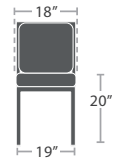

PORCELAIN

DURABOARD

COMPOSITE WOOD

60 lbs.

CLUB CHAIR SF-3205-101

MADE TO ORDER

90 lbs.

LOVESEAT SF-3205-102

MADE TO ORDER

136 lbs.

SOFA SF-3205-103

MADE TO ORDER

25 lbs.

DINING SIDE CHAIR SF-3205-162 STACKS 4

MADE TO ORDER

25 lbs.