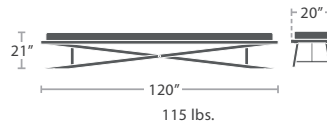

45 lbs.

END TABLE SF-3205-303

MADE TO ORDER

30 lbs.

SIDE TABLE SF-3205-302

MADE TO ORDER

65 lbs.

COFFEE TABLE SF-3205-311

MADE TO ORDER

85 lbs.

LARGE COFFEE TABLE SF-3205-310

MADE TO ORDER

BENCH 72" SF-3205-187

85 lbs.

BENCH 120" SF-3205-188

115 lbs.

BENCH 140" SF-3205-189

125 lbs.

55 lbs.

DINING TABLE SQUARE SF-3205-305

*Umbrella Hole Option Available

MADE TO ORDER

68 lbs.

DINING TABLE RECTANGLE SF-3205-314