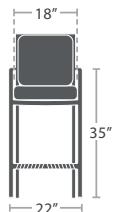

MADE TO ORDER

136 lbs.

SOFA SF-3205-103

MADE TO ORDER

25 lbs.

DINING SIDE CHAIR SF-3205-162 STACKS 4

MADE TO ORDER

25 lbs.

DINING ARM CHAIR SF-3205-163 STACKS 4

MADE TO ORDER

25 lbs.

BAR SIDE CHAIR SF-3205-172 STACKS 4

MADE TO ORDER

25 lbs.

BAR ARM CHAIR SF-3205-173 STACKS 4

MADE TO ORDER

45 lbs.

END TABLE SF-3205-303

MADE TO ORDER

30 lbs.

SIDE TABLE SF-3205-302

MADE TO ORDER

65 lbs.

COFFEE TABLE SF-3205-311

MADE TO ORDER

85 lbs.

LARGE COFFEE TABLE SF-3205-310

MADE TO ORDER

BENCH 72" SF-3205-187

85 lbs.

BENCH 120" SF-3205-188

115 lbs.