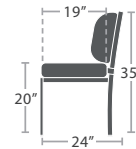

PORCELAIN

DURABOARD

COMPOSITE WOOD

60 lbs.

CLUB CHAIR SF-3205-101

MADE TO ORDER

90 lbs.

LOVESEAT SF-3205-102

MADE TO ORDER

136 lbs.

SOFA SF-3205-103

MADE TO ORDER

25 lbs.

DINING SIDE CHAIR SF-3205-162 STACKS 4

MADE TO ORDER

25 lbs.