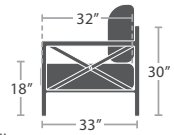

PORCELAIN

DURABOARD

COMPOSITE WOOD

60 lbs.

CLUB CHAIR SF-3205-101

MADE TO ORDER

90 lbs.

LOVESEAT SF-3205-102

MADE TO ORDER

136 lbs.

SOFA SF-3205-103

MADE TO ORDER

25 lbs.

DINING SIDE CHAIR SF-3205-162 STACKS 4

MADE TO ORDER

25 lbs.