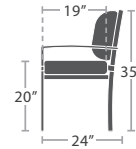

PORCELAIN

DURABOARD

COMPOSITE WOOD

60 lbs.

CLUB CHAIR SF-3205-101

MADE TO ORDER

90 lbs.

LOVESEAT SF-3205-102

MADE TO ORDER

136 lbs.

SOFA SF-3205-103

MADE TO ORDER

25 lbs.

DINING SIDE CHAIR SF-3205-162 STACKS 4

MADE TO ORDER

25 lbs.

DINING ARM CHAIR SF-3205-163 STACKS 4

MADE TO ORDER

25 lbs.

BAR SIDE CHAIR SF-3205-172 STACKS 4

MADE TO ORDER

25 lbs.

BAR ARM CHAIR SF-3205-173 STACKS 4

MADE TO ORDER