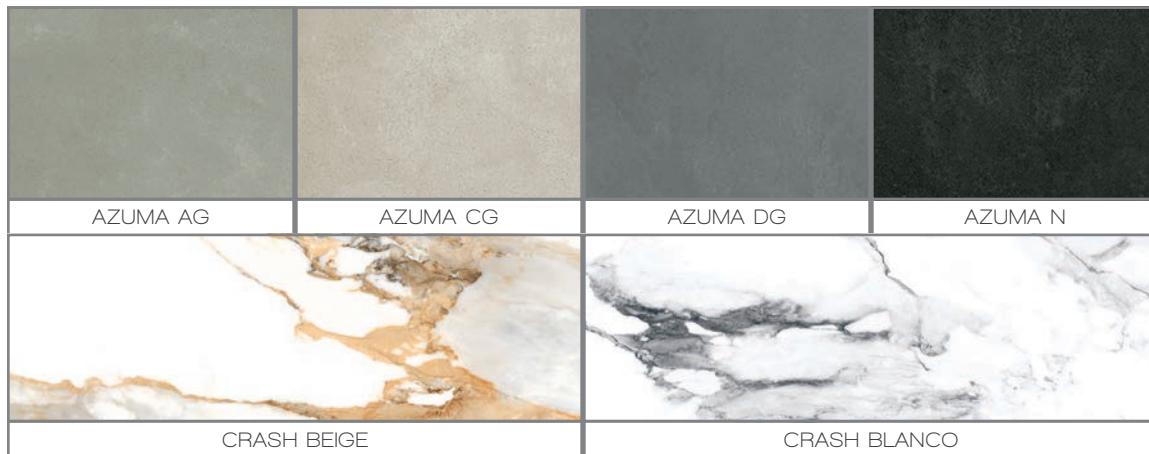

DYNASTY COLLECTION

UMBRELLA HOLE OPTION AVAILABLE

MATERIAL OVERVIEW

POWDER COATED ALUMINUM FRAME | ALL POWDER COATING OPTIONS AVAILABLE | PORCELAIN, DURABOARD, AND COMPOSITE WOOD TABLE TOP INSERTS
CUSHIONS ARE NOT INCLUDED

PORCELAIN

DURABOARD

COMPOSITE WOOD

60 lbs.

CLUB CHAIR SF-3205-101

MADE TO ORDER

90 lbs.

LOVESEAT SF-3205-102