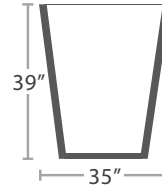

BAR SF-1030-614

U STYLE

MADE TO ORDER