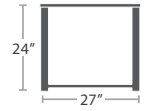

MADE TO ORDER

136 lbs.

SOFA SF-3205-103

MADE TO ORDER

25 lbs.

DINING SIDE CHAIR SF-3205-162 STACKS 4

MADE TO ORDER

25 lbs.

DINING ARM CHAIR SF-3205-163 STACKS 4

MADE TO ORDER

25 lbs.

BAR SIDE CHAIR SF-3205-172 STACKS 4

MADE TO ORDER

25 lbs.

BAR ARM CHAIR SF-3205-173 STACKS 4

MADE TO ORDER

45 lbs.

END TABLE SF-3205-303

MADE TO ORDER

30 lbs.

SIDE TABLE SF-3205-302

MADE TO ORDER

65 lbs.

COFFEE TABLE SF-3205-311