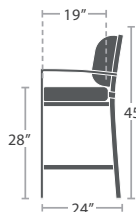

MADE TO ORDER

136 lbs.

SOFA SF-3205-103

MADE TO ORDER

25 lbs.

DINING SIDE CHAIR SF-3205-162 STACKS 4

MADE TO ORDER

25 lbs.

DINING ARM CHAIR SF-3205-163 STACKS 4

MADE TO ORDER

25 lbs.

BAR SIDE CHAIR SF-3205-172 STACKS 4

MADE TO ORDER

25 lbs.

BAR ARM CHAIR SF-3205-173 STACKS 4

MADE TO ORDER

45 lbs.

END TABLE SF-3205-303

MADE TO ORDER

30 lbs.

SIDE TABLE SF-3205-302

MADE TO ORDER

65 lbs.

COFFEE TABLE SF-3205-311

MADE TO ORDER

85 lbs.

LARGE COFFEE TABLE SF-3205-310

MADE TO ORDER

BENCH 72" SF-3205-187

85 lbs.

BENCH 120" SF-3205-188

115 lbs.