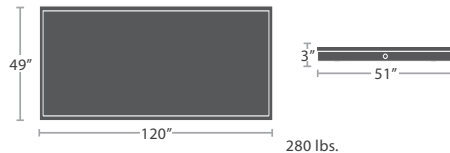

MEGA DINING TABLE TOP SF-3205-373

*Umbrella hole option available
**Compatible with all Contemporary Bases

280 lbs.