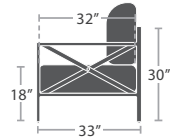

PORCELAIN

DURABOARD

COMPOSITE WOOD

60 lbs.

CLUB CHAIR SF-3205-101

MADE TO ORDER

90 lbs.

LOVESEAT SF-3205-102

MADE TO ORDER

136 lbs.

SOFA SF-3205-103

MADE TO ORDER

25 lbs.

DINING SIDE CHAIR SF-3205-162 STACKS 4

MADE TO ORDER

25 lbs.