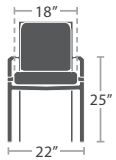

PORCELAIN

DURABOARD

COMPOSITE WOOD

60 lbs.

CLUB CHAIR SF-3205-101

MADE TO ORDER

90 lbs.

LOVESEAT SF-3205-102

MADE TO ORDER

136 lbs.

SOFA SF-3205-103

MADE TO ORDER

25 lbs.

DINING SIDE CHAIR SF-3205-162 STACKS 4

MADE TO ORDER

25 lbs.

DINING ARM CHAIR SF-3205-163 STACKS 4

MADE TO ORDER

25 lbs.

BAR SIDE CHAIR SF-3205-172 STACKS 4

MADE TO ORDER

25 lbs.

BAR ARM CHAIR SF-3205-173 STACKS 4

MADE TO ORDER

45 lbs.

END TABLE SF-3205-303

MADE TO ORDER

30 lbs.

SIDE TABLE SF-3205-302

MADE TO ORDER

65 lbs.

COFFEE TABLE SF-3205-311