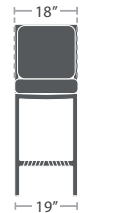

PORCELAIN

DURABOARD

COMPOSITE WOOD

60 lbs.

CLUB CHAIR SF-3205-101

MADE TO ORDER

90 lbs.

LOVESEAT SF-3205-102

MADE TO ORDER

136 lbs.

SOFA SF-3205-103

MADE TO ORDER

25 lbs.

DINING SIDE CHAIR SF-3205-162 STACKS 4

MADE TO ORDER

25 lbs.

DINING ARM CHAIR SF-3205-163 STACKS 4

MADE TO ORDER

25 lbs.

BAR SIDE CHAIR SF-3205-172 STACKS 4

MADE TO ORDER

25 lbs.

BAR ARM CHAIR SF-3205-173 STACKS 4

MADE TO ORDER