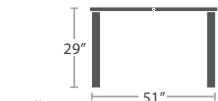

MADE TO ORDER

85 lbs.

LARGE COFFEE TABLE SF-3205-310

MADE TO ORDER

BENCH 72" SF-3205-187

85 lbs.

BENCH 120" SF-3205-188

115 lbs.

BENCH 140" SF-3205-189

125 lbs.

55 lbs.

DINING TABLE SQUARE SF-3205-305

*Umbrella Hole Option Available

MADE TO ORDER

68 lbs.

DINING TABLE RECTANGLE SF-3205-314