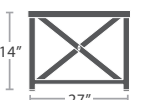

DINING ARM CHAIR SF-3205-163 STACKS 4

MADE TO ORDER

25 lbs.

BAR SIDE CHAIR SF-3205-172 STACKS 4

MADE TO ORDER

25 lbs.

BAR ARM CHAIR SF-3205-173 STACKS 4

MADE TO ORDER

45 lbs.

END TABLE SF-3205-303

MADE TO ORDER

30 lbs.

SIDE TABLE SF-3205-302

MADE TO ORDER

65 lbs.

COFFEE TABLE SF-3205-311

MADE TO ORDER

85 lbs.

LARGE COFFEE TABLE SF-3205-310

MADE TO ORDER

BENCH 72" SF-3205-187

85 lbs.

BENCH 120" SF-3205-188

115 lbs.