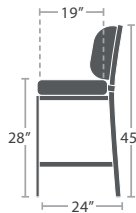

PORCELAIN

DURABOARD

COMPOSITE WOOD

60 lbs.

CLUB CHAIR SF-3205-101

MADE TO ORDER

90 lbs.

LOVESEAT SF-3205-102

MADE TO ORDER

136 lbs.

SOFA SF-3205-103

MADE TO ORDER

25 lbs.

DINING SIDE CHAIR SF-3205-162 STACKS 4

MADE TO ORDER

25 lbs.

DINING ARM CHAIR SF-3205-163 STACKS 4

MADE TO ORDER

25 lbs.

BAR SIDE CHAIR SF-3205-172 STACKS 4

MADE TO ORDER

25 lbs.

BAR ARM CHAIR SF-3205-173 STACKS 4

MADE TO ORDER