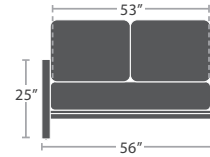

PORCELAIN

DURABOARD

COMPOSITE WOOD

60 lbs.

CLUB CHAIR SF-3205-101

MADE TO ORDER

90 lbs.

LOVESEAT SF-3205-102

MADE TO ORDER

136 lbs.

SOFA SF-3205-103

MADE TO ORDER

25 lbs.

DINING SIDE CHAIR SF-3205-162 STACKS 4

MADE TO ORDER

25 lbs.