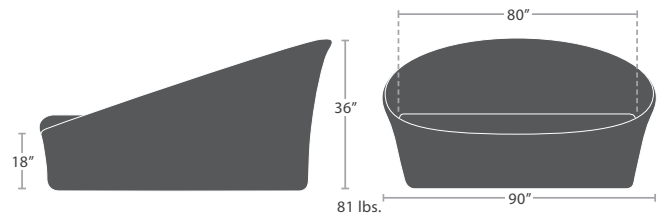

MADE TO ORDER

27 lbs.

LOVESEAT SF-2034-102

MADE TO ORDER

35 lbs.

SOFA SF-2034-103

MADE TO ORDER

20 lbs.

END TABLE SF-2034-303

MADE TO ORDER

26 lbs.

COFFEE TABLE SF-2034-311

MADE TO ORDER

55 lbs.

SMALL DAYBED SF-3401-221

MADE TO ORDER

80 lbs.

MEDIUM DAYBED SF-3401-222

MADE TO ORDER

81 lbs.

LARGE DAYBED SF-3401-223

MADE TO ORDER

CANOPY FOR SMALL COSMO DAYBED SF-3401-681

MADE TO ORDER