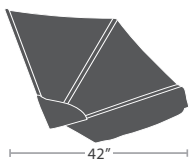

END TABLE SF-2034-303

MADE TO ORDER

26 lbs.

COFFEE TABLE SF-2034-311

MADE TO ORDER

55 lbs.

SMALL DAYBED SF-3401-221

MADE TO ORDER

80 lbs.

MEDIUM DAYBED SF-3401-222

MADE TO ORDER

81 lbs.

LARGE DAYBED SF-3401-223

MADE TO ORDER

CANOPY FOR SMALL COSMO DAYBED SF-3401-681

MADE TO ORDER