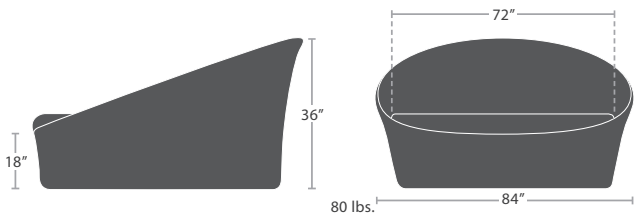

MADE TO ORDER

27 lbs.

LOVESEAT SF-2034-102

MADE TO ORDER

35 lbs.

SOFA SF-2034-103

MADE TO ORDER

20 lbs.

END TABLE SF-2034-303

MADE TO ORDER

26 lbs.

COFFEE TABLE SF-2034-311

MADE TO ORDER

55 lbs.

SMALL DAYBED SF-3401-221

MADE TO ORDER

80 lbs.

MEDIUM DAYBED SF-3401-222

MADE TO ORDER

81 lbs.

LARGE DAYBED SF-3401-223

MADE TO ORDER

CANOPY FOR SMALL COSMO DAYBED SF-3401-681

MADE TO ORDER