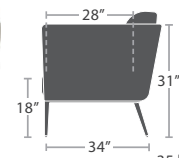

MADE TO ORDER

27 lbs.

LOVESEAT SF-2034-102

MADE TO ORDER

35 lbs.

SOFA SF-2034-103

MADE TO ORDER

20 lbs.

END TABLE SF-2034-303

MADE TO ORDER

26 lbs.

COFFEE TABLE SF-2034-311

MADE TO ORDER

55 lbs.

SMALL DAYBED SF-3401-221

MADE TO ORDER