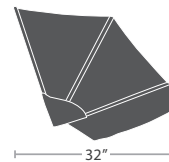

END TABLE SF-2034-303

MADE TO ORDER

26 lbs.

COFFEE TABLE SF-2034-311

MADE TO ORDER

55 lbs.

SMALL DAYBED SF-3401-221

MADE TO ORDER

80 lbs.

MEDIUM DAYBED SF-3401-222

MADE TO ORDER

81 lbs.

LARGE DAYBED SF-3401-223

MADE TO ORDER

CANOPY FOR SMALL COSMO DAYBED SF-3401-681

MADE TO ORDER