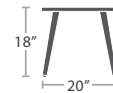

MADE TO ORDER

27 lbs.

LOVESEAT SF-2034-102

MADE TO ORDER

35 lbs.

SOFA SF-2034-103

MADE TO ORDER

20 lbs.

END TABLE SF-2034-303

MADE TO ORDER

26 lbs.

COFFEE TABLE SF-2034-311

MADE TO ORDER

55 lbs.

SMALL DAYBED SF-3401-221

MADE TO ORDER