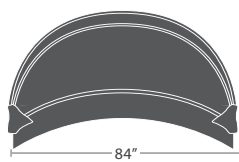

END TABLE SF-2034-303

MADE TO ORDER

26 lbs.

COFFEE TABLE SF-2034-311

MADE TO ORDER

55 lbs.

SMALL DAYBED SF-3401-221

MADE TO ORDER

80 lbs.

MEDIUM DAYBED SF-3401-222

MADE TO ORDER

81 lbs.

LARGE DAYBED SF-3401-223

MADE TO ORDER

CANOPY FOR SMALL COSMO DAYBED SF-3401-681

MADE TO ORDER