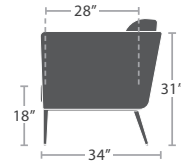

20 lbs.

CLUB CHAIR SF-2034-101

MADE TO ORDER

27 lbs.

MADE TO ORDER

35 lbs.

MADE TO ORDER

20 lbs.

MADE TO ORDER

26 lbs.

MADE TO ORDER