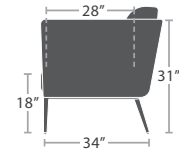

MADE TO ORDER

27 lbs.

LOVESEAT SF-2034-102

MADE TO ORDER

35 lbs.

SOFA SF-2034-103

MADE TO ORDER

20 lbs.

END TABLE SF-2034-303

MADE TO ORDER

26 lbs.

COFFEE TABLE SF-2034-311

MADE TO ORDER

55 lbs.

SMALL DAYBED SF-3401-221

MADE TO ORDER