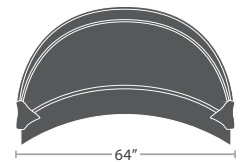

MADE TO ORDER

27 lbs.

LOVESEAT SF-2034-102

MADE TO ORDER

35 lbs.

SOFA SF-2034-103

MADE TO ORDER

20 lbs.

END TABLE SF-2034-303

MADE TO ORDER

26 lbs.

COFFEE TABLE SF-2034-311

MADE TO ORDER

55 lbs.

SMALL DAYBED SF-3401-221

MADE TO ORDER

80 lbs.

MEDIUM DAYBED SF-3401-222

MADE TO ORDER

81 lbs.

LARGE DAYBED SF-3401-223

MADE TO ORDER

CANOPY FOR SMALL COSMO DAYBED SF-3401-681

MADE TO ORDER