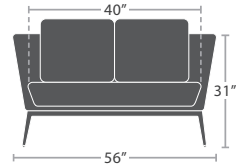

MADE TO ORDER

27 lbs.

LOVESEAT SF-2034-102

MADE TO ORDER

35 lbs.

SOFA SF-2034-103

MADE TO ORDER

20 lbs.

END TABLE SF-2034-303

MADE TO ORDER

26 lbs.

COFFEE TABLE SF-2034-311

MADE TO ORDER

55 lbs.

SMALL DAYBED SF-3401-221

MADE TO ORDER