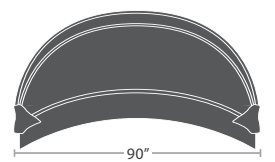

CANOPY FOR LARGE COSMO DAYBED SF-3401-683