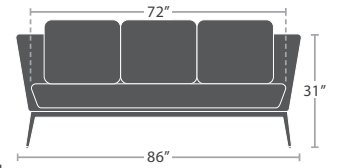

MADE TO ORDER

27 lbs.

LOVESEAT SF-2034-102

MADE TO ORDER

35 lbs.

SOFA SF-2034-103

MADE TO ORDER

20 lbs.

END TABLE SF-2034-303

MADE TO ORDER

26 lbs.

COFFEE TABLE SF-2034-311

MADE TO ORDER

55 lbs.

SMALL DAYBED SF-3401-221

MADE TO ORDER