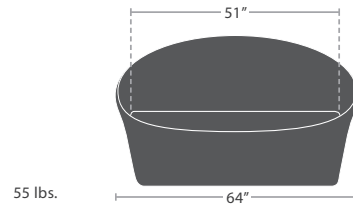

MADE TO ORDER

27 lbs.

LOVESEAT SF-2034-102

MADE TO ORDER

35 lbs.

SOFA SF-2034-103

MADE TO ORDER

20 lbs.

END TABLE SF-2034-303

MADE TO ORDER

26 lbs.

COFFEE TABLE SF-2034-311

MADE TO ORDER

55 lbs.

SMALL DAYBED SF-3401-221

MADE TO ORDER

80 lbs.

MEDIUM DAYBED SF-3401-222

MADE TO ORDER

81 lbs.

LARGE DAYBED SF-3401-223

MADE TO ORDER

CANOPY FOR SMALL COSMO DAYBED SF-3401-681

MADE TO ORDER