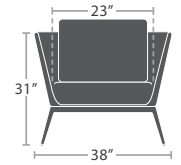

MADE TO ORDER