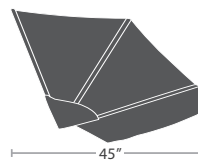

CANOPY FOR LARGE COSMO DAYBED SF-3401-683