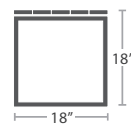

BOSCA COLLECTION

MATERIAL OVERVIEW

POWDER COATED ALUMINUM FRAME | AVAILABLE IN COMPOSITE WOOD OPTIONS

COMPOSITE WOOD

SIDE TABLE SF-7007-303

MADE TO ORDER

COFFEE TABLE SF-7007-301

MADE TO ORDER