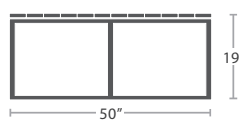

BOSCA COLLECTION

MATERIAL OVERVIEW

POWDER COATED ALUMINUM FRAME | AVAILABLE IN COMPOSITE WOOD OPTIONS

COMPOSITE WOOD

SIDE TABLE SF-7007-303

MADE TO ORDER

COFFEE TABLE SF-7007-301

MADE TO ORDER