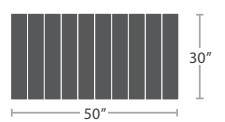

BOSCA COLLECTION

MATERIAL OVERVIEW

POWDER COATED ALUMINUM FRAME | AVAILABLE IN COMPOSITE WOOD OPTIONS

COMPOSITE WOOD

SIDE TABLE SF-7007-303

MADE TO ORDER

COFFEE TABLE SF-7007-301

MADE TO ORDER