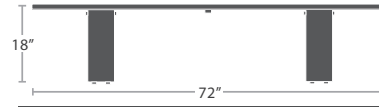

BOSCA COLLECTION

MATERIAL OVERVIEW

POWDER COATED ALUMINUM FRAME | AVAILABLE IN COMPOSITE WOOD OPTIONS

COMPOSITE WOOD

SIDE TABLE SF-7007-303

MADE TO ORDER

COFFEE TABLE SF-7007-301

MADE TO ORDER