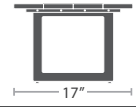

BOSCA COLLECTION

MATERIAL OVERVIEW

POWDER COATED ALUMINUM FRAME | AVAILABLE IN COMPOSITE WOOD OPTIONS

COMPOSITE WOOD

SIDE TABLE SF-7007-303

MADE TO ORDER

COFFEE TABLE SF-7007-301

MADE TO ORDER

BENCH SF-7007-182

MADE TO ORDER

BENCH SF-7007-184

MADE TO ORDER

BENCH SF-7007-188

MADE TO ORDER

RECTANGULAR TABLE TOP SF-7007-499

MADE TO ORDER