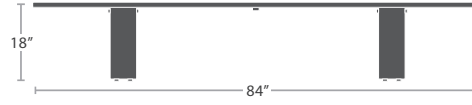

BENCH SF-7007-184

MADE TO ORDER