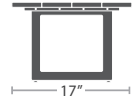

BENCH SF-7007-184