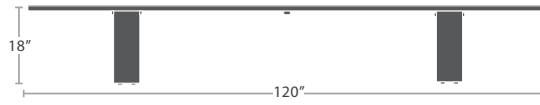

BENCH SF-7007-188

MADE TO ORDER