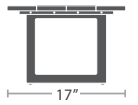

BOSCA COLLECTION

MATERIAL OVERVIEW

POWDER COATED ALUMINUM FRAME | AVAILABLE IN COMPOSITE WOOD OPTIONS

COMPOSITE WOOD

SIDE TABLE SF-7007-303

MADE TO ORDER

COFFEE TABLE SF-7007-301

MADE TO ORDER

BENCH SF-7007-182

MADE TO ORDER

BENCH SF-7007-184

MADE TO ORDER

BENCH SF-7007-188

MADE TO ORDER

RECTANGULAR TABLE TOP SF-7007-499

MADE TO ORDER