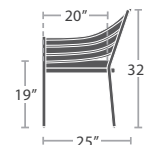

9 lbs.

DINING ARM CHAIR SF-3012-163

MADE TO ORDER