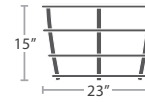

WEBBING DETAIL

18 lbs.

LOVESEAT SF-3012-102

MADE TO ORDER

LOVESEAT WITH WEBBING STRAP SF-3012-102WS

WEBBING DETAIL

18 lbs.

COFFEE TABLE SF-3012-311