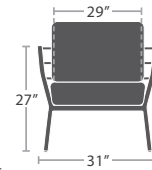

## MATERIAL OVERVIEW

POWDER COATED ALUMINUM FRAME | (ALL OPTIONS AVAILABLE) | NO STANDARD CUSHIONS INCLUDED | OPTIONAL WEBBING STRAP ENHANCEMENTS

10 lbs.

CLUB CHAIR SF-3012-101

MADE TO ORDER

CLUB CHAIR WITH WEBBING STRAP SF-3012-101WS

WEBBING DETAIL

18 lbs.

LOVESEAT SF-3012-102

MADE TO ORDER

LOVESEAT WITH WEBBING STRAP SF-3012-102WS

WEBBING DETAIL

18 lbs.

COFFEE TABLE SF-3012-311