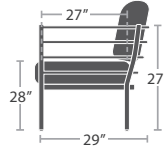

10 lbs.

CLUB CHAIR SF-3012-101

MADE TO ORDER