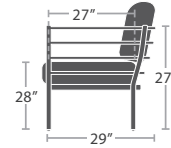

## MATERIAL OVERVIEW

POWDER COATED ALUMINUM FRAME | (ALL OPTIONS AVAILABLE) | NO STANDARD CUSHIONS INCLUDED | OPTIONAL WEBBING STRAP ENHANCEMENTS

10 lbs.

CLUB CHAIR SF-3012-101

MADE TO ORDER

CLUB CHAIR WITH WEBBING STRAP SF-3012-101WS

WEBBING DETAIL

18 lbs.

LOVESEAT SF-3012-102

MADE TO ORDER

LOVESEAT WITH WEBBING STRAP SF-3012-102WS

WEBBING DETAIL

18 lbs.

COFFEE TABLE SF-3012-311