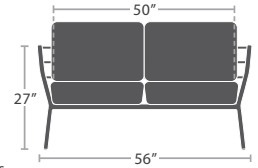

## MATERIAL OVERVIEW

POWDER COATED ALUMINUM FRAME | (ALL OPTIONS AVAILABLE) | NO STANDARD CUSHIONS INCLUDED | OPTIONAL WEBBING STRAP ENHANCEMENTS

10 lbs.

CLUB CHAIR SF-3012-101

MADE TO ORDER

CLUB CHAIR WITH WEBBING STRAP SF-3012-101WS

WEBBING DETAIL

18 lbs.

LOVESEAT SF-3012-102

MADE TO ORDER

LOVESEAT WITH WEBBING STRAP SF-3012-102WS

WEBBING DETAIL

18 lbs.

COFFEE TABLE SF-3012-311