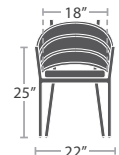

9 lbs.

DINING ARM CHAIR SF-3012-163

MADE TO ORDER