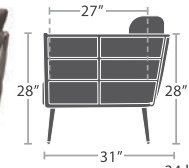

## MATERIAL OVERVIEW

POWDER COATED ALUMINUM FRAME | WEAVE STRAP | NO STANDARD CUSHIONS INCLUDED | UPHOLSTERY OR AWNING GRADE FABRIC CANOPY

19 lbs.

CLUB CHAIR SF-2028-101

READY TO SHIP

28 lbs.

LOVESEAT SF-2028-102

READY TO SHIP

34 lbs.

SOFA SF-2028-103

READY TO SHIP

53 lbs.

ARMLESS CHAISE SF-2028-104

READY TO SHIP

106 lbs.

DOUBLE CHAISE SF-2028-134

READY TO SHIP

68 lbs.

DAYBED (OVAL) SF-2028-232

READY TO SHIP

55 lbs.

DAYBED CANOPY (OVAL) SF-2028-683

MADE TO ORDER