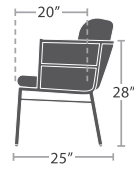

DOUBLE CHAISE SF-2028-134

READY TO SHIP

68 lbs.

DAYBED (OVAL) SF-2028-232

READY TO SHIP

55 lbs.

DAYBED CANOPY (OVAL) SF-2028-683

MADE TO ORDER

DAYBED (ROUND) SF-2028-222

READY TO SHIP

DAYBED CANOPY (ROUND) SF-2028-684

MADE TO ORDER

12 lbs.

DINING ARM CHAIR STYLE 1 SF-2028-163-1

READY TO SHIP

10 lbs.

DINING ARM CHAIR STYLE 2 SF-2028-163-2

READY TO SHIP

12 lbs.

BAR ARM CHAIR SF-2028-173

READY TO SHIP

20 lbs.

END TABLE SF-2028-303

READY TO SHIP