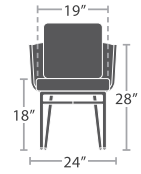

DOUBLE CHAISE SF-2028-134

READY TO SHIP

68 lbs.

DAYBED (OVAL) SF-2028-232

READY TO SHIP

55 lbs.

DAYBED CANOPY (OVAL) SF-2028-683

MADE TO ORDER

DAYBED (ROUND) SF-2028-222

READY TO SHIP

DAYBED CANOPY (ROUND) SF-2028-684

MADE TO ORDER

12 lbs.

DINING ARM CHAIR STYLE 1 SF-2028-163-1

READY TO SHIP

10 lbs.

DINING ARM CHAIR STYLE 2 SF-2028-163-2

READY TO SHIP

12 lbs.

BAR ARM CHAIR SF-2028-173

READY TO SHIP

20 lbs.

END TABLE SF-2028-303

READY TO SHIP