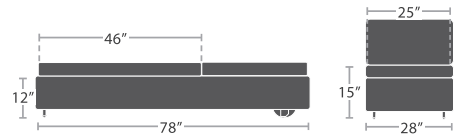

## MATERIAL OVERVIEW

POWDER COATED ALUMINUM FRAME | WEAVE STRAP | NO STANDARD CUSHIONS INCLUDED | UPHOLSTERY OR AWNING GRADE FABRIC CANOPY

19 lbs.

CLUB CHAIR SF-2028-101

READY TO SHIP

28 lbs.

LOVESEAT SF-2028-102

READY TO SHIP

34 lbs.

SOFA SF-2028-103

READY TO SHIP

53 lbs.

ARMLESS CHAISE SF-2028-104

READY TO SHIP

106 lbs.