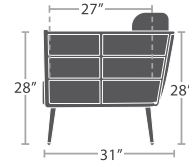

## MATERIAL OVERVIEW

POWDER COATED ALUMINUM FRAME | WEAVE STRAP | NO STANDARD CUSHIONS INCLUDED | UPHOLSTERY OR AWNING GRADE FABRIC CANOPY

19 lbs.

CLUB CHAIR SF-2028-101

READY TO SHIP

28 lbs.

LOVESEAT SF-2028-102

READY TO SHIP

34 lbs.

SOFA SF-2028-103

READY TO SHIP

53 lbs.

ARMLESS CHAISE SF-2028-104

READY TO SHIP

106 lbs.