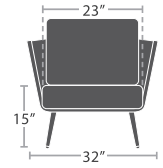

## MATERIAL OVERVIEW

POWDER COATED ALUMINUM FRAME | WEAVE STRAP | NO STANDARD CUSHIONS INCLUDED | UPHOLSTERY OR AWNING GRADE FABRIC CANOPY

19 lbs.

CLUB CHAIR SF-2028-101

READY TO SHIP

28 lbs.

LOVESEAT SF-2028-102

READY TO SHIP

34 lbs.

SOFA SF-2028-103

READY TO SHIP

53 lbs.

ARMLESS CHAISE SF-2028-104

READY TO SHIP

106 lbs.