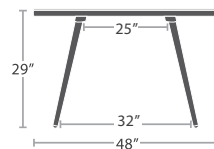

12 lbs.

READY TO SHIP

10 lbs.

READY TO SHIP

12 lbs.

READY TO SHIP

20 lbs.

READY TO SHIP

27 lbs.

READY TO SHIP

46 lbs.

DINING TABLE SF-2028-325

READY TO SHIP