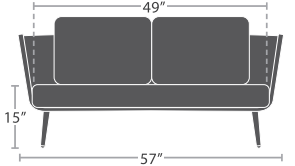

## MATERIAL OVERVIEW

POWDER COATED ALUMINUM FRAME | WEAVE STRAP | NO STANDARD CUSHIONS INCLUDED | UPHOLSTERY OR AWNING GRADE FABRIC CANOPY

19 lbs.

CLUB CHAIR SF-2028-101

READY TO SHIP

28 lbs.

LOVESEAT SF-2028-102

READY TO SHIP

34 lbs.

SOFA SF-2028-103

READY TO SHIP

53 lbs.

ARMLESS CHAISE SF-2028-104

READY TO SHIP

106 lbs.