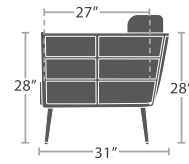

## MATERIAL OVERVIEW

POWDER COATED ALUMINUM FRAME | WEAVE STRAP | NO STANDARD CUSHIONS INCLUDED | UPHOLSTERY OR AWNING GRADE FABRIC CANOPY

19 lbs.

CLUB CHAIR SF-2028-101

READY TO SHIP

28 lbs.

LOVESEAT SF-2028-102

READY TO SHIP

34 lbs.

SOFA SF-2028-103

READY TO SHIP

53 lbs.

ARMLESS CHAISE SF-2028-104

READY TO SHIP

106 lbs.