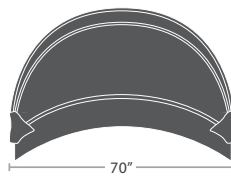

READY TO SHIP

34 lbs.

SOFA SF-2028-103

READY TO SHIP

53 lbs.

ARMLESS CHAISE SF-2028-104

READY TO SHIP

106 lbs.

DOUBLE CHAISE SF-2028-134

READY TO SHIP

68 lbs.

DAYBED (OVAL) SF-2028-232

READY TO SHIP

55 lbs.

DAYBED CANOPY (OVAL) SF-2028-683

MADE TO ORDER

DAYBED (ROUND) SF-2028-222

READY TO SHIP

DAYBED CANOPY (ROUND) SF-2028-684

MADE TO ORDER

12 lbs.

DINING ARM CHAIR STYLE 1 SF-2028-163-1

READY TO SHIP

10 lbs.