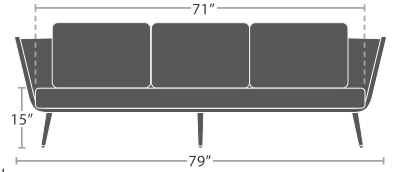

## MATERIAL OVERVIEW

POWDER COATED ALUMINUM FRAME | WEAVE STRAP | NO STANDARD CUSHIONS INCLUDED | UPHOLSTERY OR AWNING GRADE FABRIC CANOPY

19 lbs.

CLUB CHAIR SF-2028-101

READY TO SHIP

28 lbs.

LOVESEAT SF-2028-102

READY TO SHIP

34 lbs.

SOFA SF-2028-103

READY TO SHIP

53 lbs.

ARMLESS CHAISE SF-2028-104

READY TO SHIP

106 lbs.