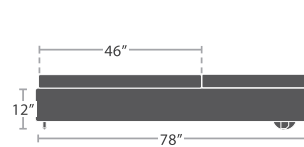

READY TO SHIP

34 lbs.

SOFA SF-2028-103

READY TO SHIP

53 lbs.

ARMLESS CHAISE SF-2028-104

READY TO SHIP

106 lbs.

DOUBLE CHAISE SF-2028-134

READY TO SHIP

68 lbs.

DAYBED (OVAL) SF-2028-232

READY TO SHIP

55 lbs.

DAYBED CANOPY (OVAL) SF-2028-683

MADE TO ORDER