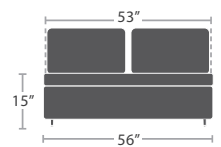

## MATERIAL OVERVIEW

POWDER COATED ALUMINUM FRAME | WEAVE STRAP | NO STANDARD CUSHIONS INCLUDED | UPHOLSTERY OR AWNING GRADE FABRIC CANOPY

19 lbs.

CLUB CHAIR SF-2028-101

READY TO SHIP

28 lbs.

LOVESEAT SF-2028-102

READY TO SHIP

34 lbs.

SOFA SF-2028-103

READY TO SHIP

53 lbs.

ARMLESS CHAISE SF-2028-104

READY TO SHIP

106 lbs.

DOUBLE CHAISE SF-2028-134

READY TO SHIP

68 lbs.

DAYBED (OVAL) SF-2028-232

READY TO SHIP

55 lbs.

DAYBED CANOPY (OVAL) SF-2028-683

MADE TO ORDER