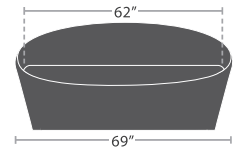

## MATERIAL OVERVIEW

POWDER COATED ALUMINUM FRAME | WEAVE STRAP | NO STANDARD CUSHIONS INCLUDED | UPHOLSTERY OR AWNING GRADE FABRIC CANOPY

19 lbs.

CLUB CHAIR SF-2028-101

READY TO SHIP

28 lbs.

LOVESEAT SF-2028-102

READY TO SHIP

34 lbs.

SOFA SF-2028-103

READY TO SHIP

53 lbs.

ARMLESS CHAISE SF-2028-104

READY TO SHIP

106 lbs.

DOUBLE CHAISE SF-2028-134

READY TO SHIP

68 lbs.

DAYBED (OVAL) SF-2028-232

READY TO SHIP

55 lbs.

DAYBED CANOPY (OVAL) SF-2028-683

MADE TO ORDER